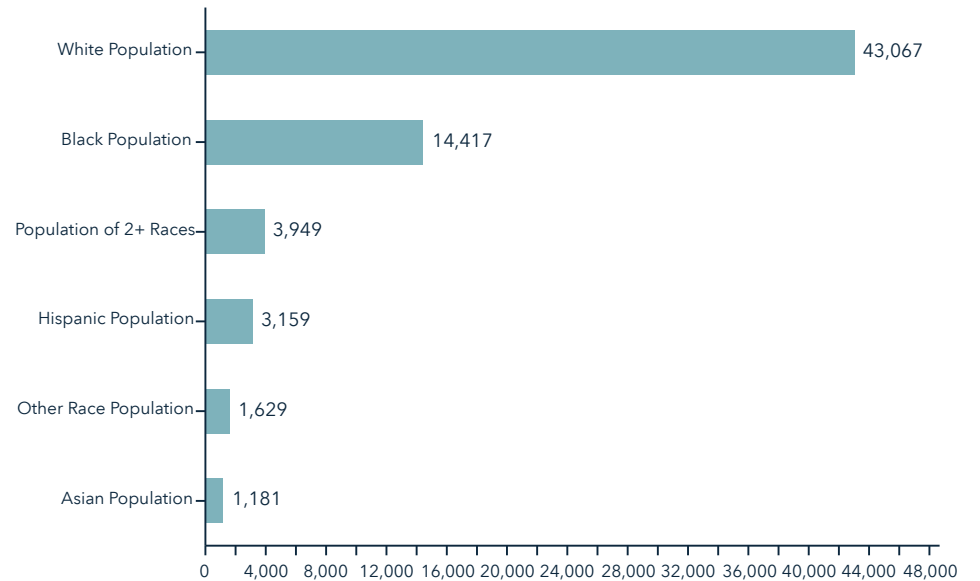

Business & Housing Stats