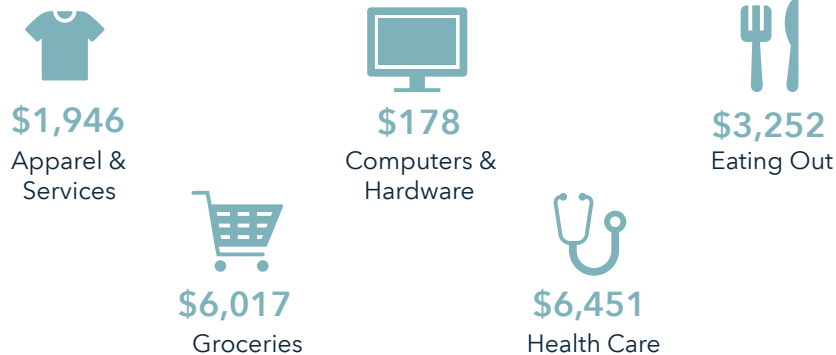

Annual Household Spending