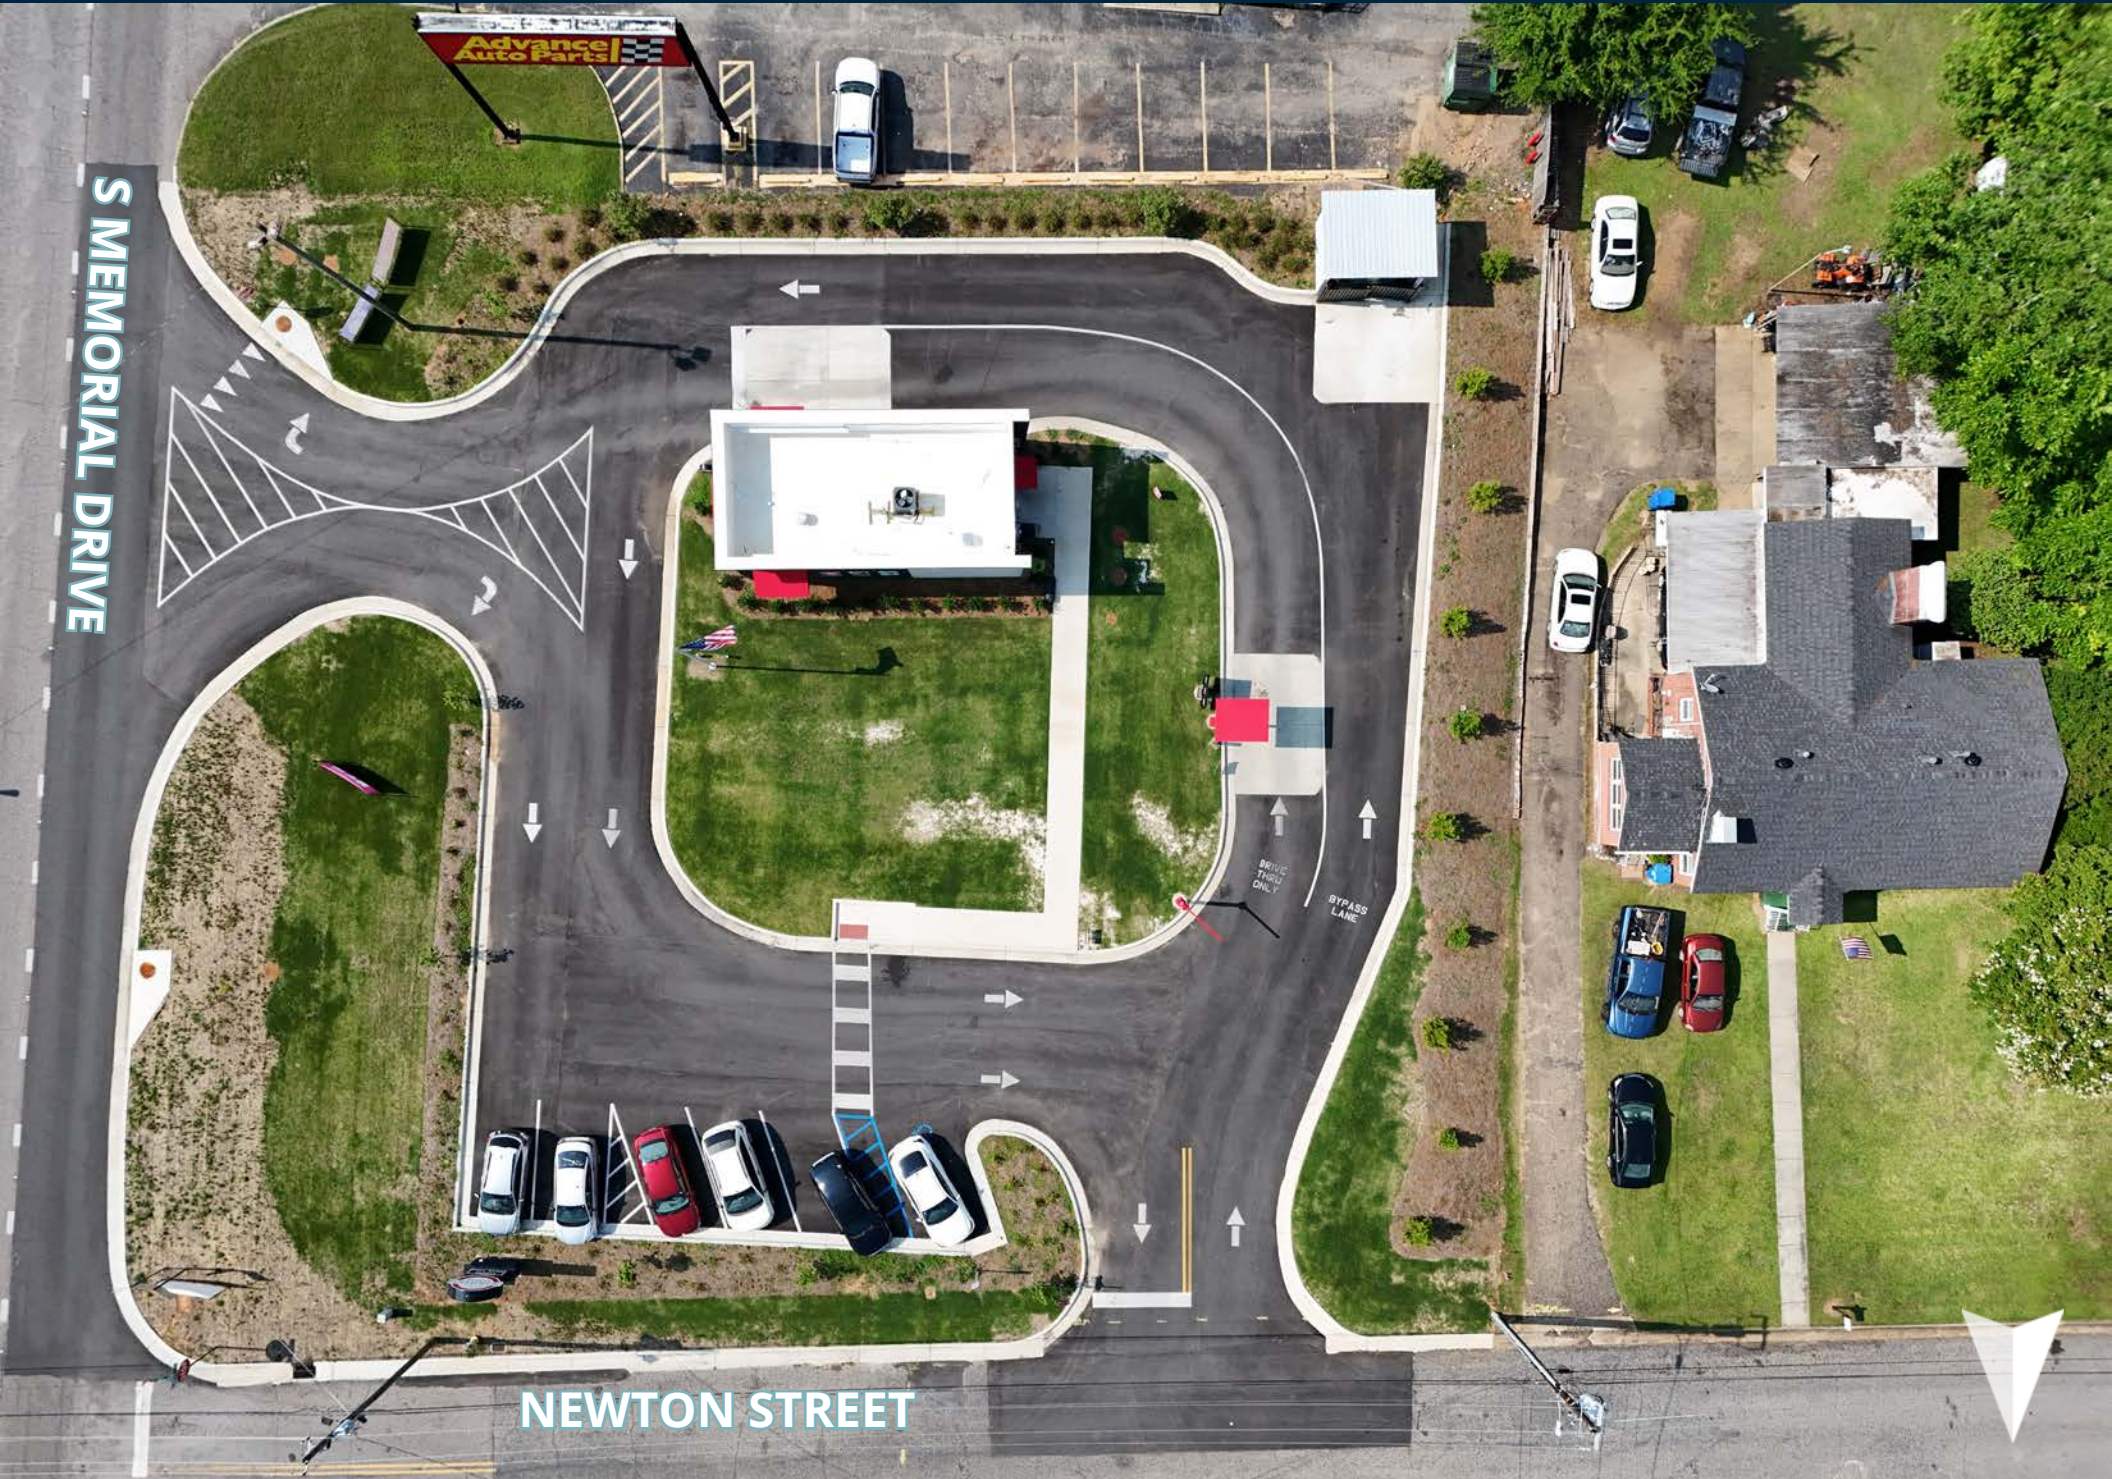

700 SF

PARCEL SIZE

0.48 AC

ZONING

B-2

About the Property

- Freestanding former coffee drive-thru positioned along S Memorial Drive in the heart of Prattville's retail corridor
- Existing drive-thru layout with 6 on-site parking spaces and grease trap in place
- Surrounded by national retailers including Walmart Supercenter, Publix, Target, Home Depot, Lowe's, McDonald's, Wendy's, and more
- Strong national co-tenancy generates consistent consumer traffic and cross-shopping activity
- Zoned B-2, permitting a wide range of commercial uses
- Ideal opportunity for coffee, QSR, or other drive-thru concepts seeking a proven retail location

Nearby Retailers

piggly wiggly

Prattville Square

- DOLLAR GENERAL
- W OUTLET
- FACTORY CONNECTION
- FARMERS home FURNITURE

Crestview Shopping Center

- SUBWAY
- PAPA JOHN'S

Midtown Shopping Center

- Pizza Hut
- RBC
- ABC
- ABC
- ABC