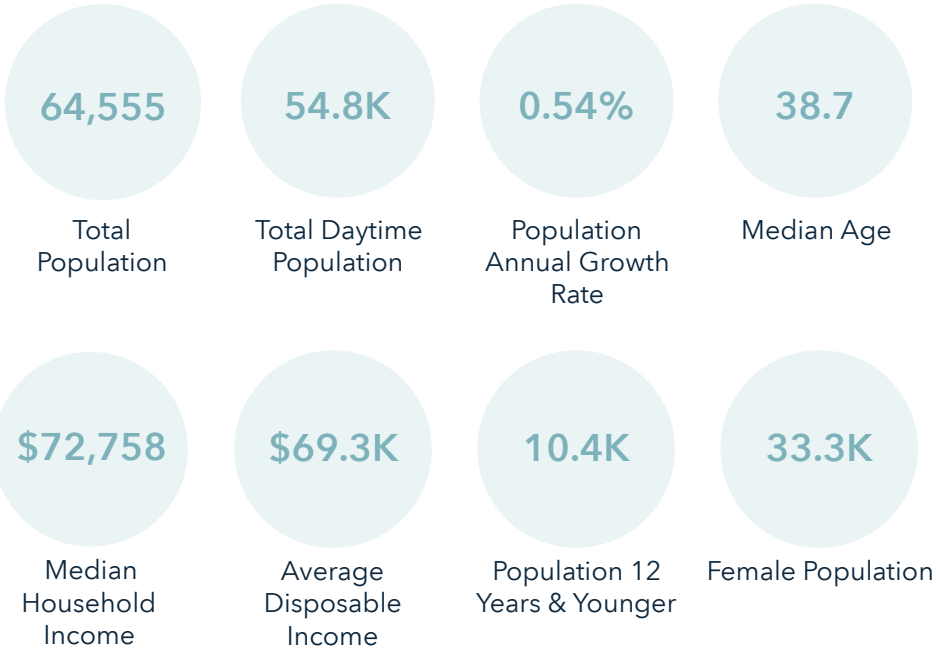

Ring of 7 Miles

Key Facts