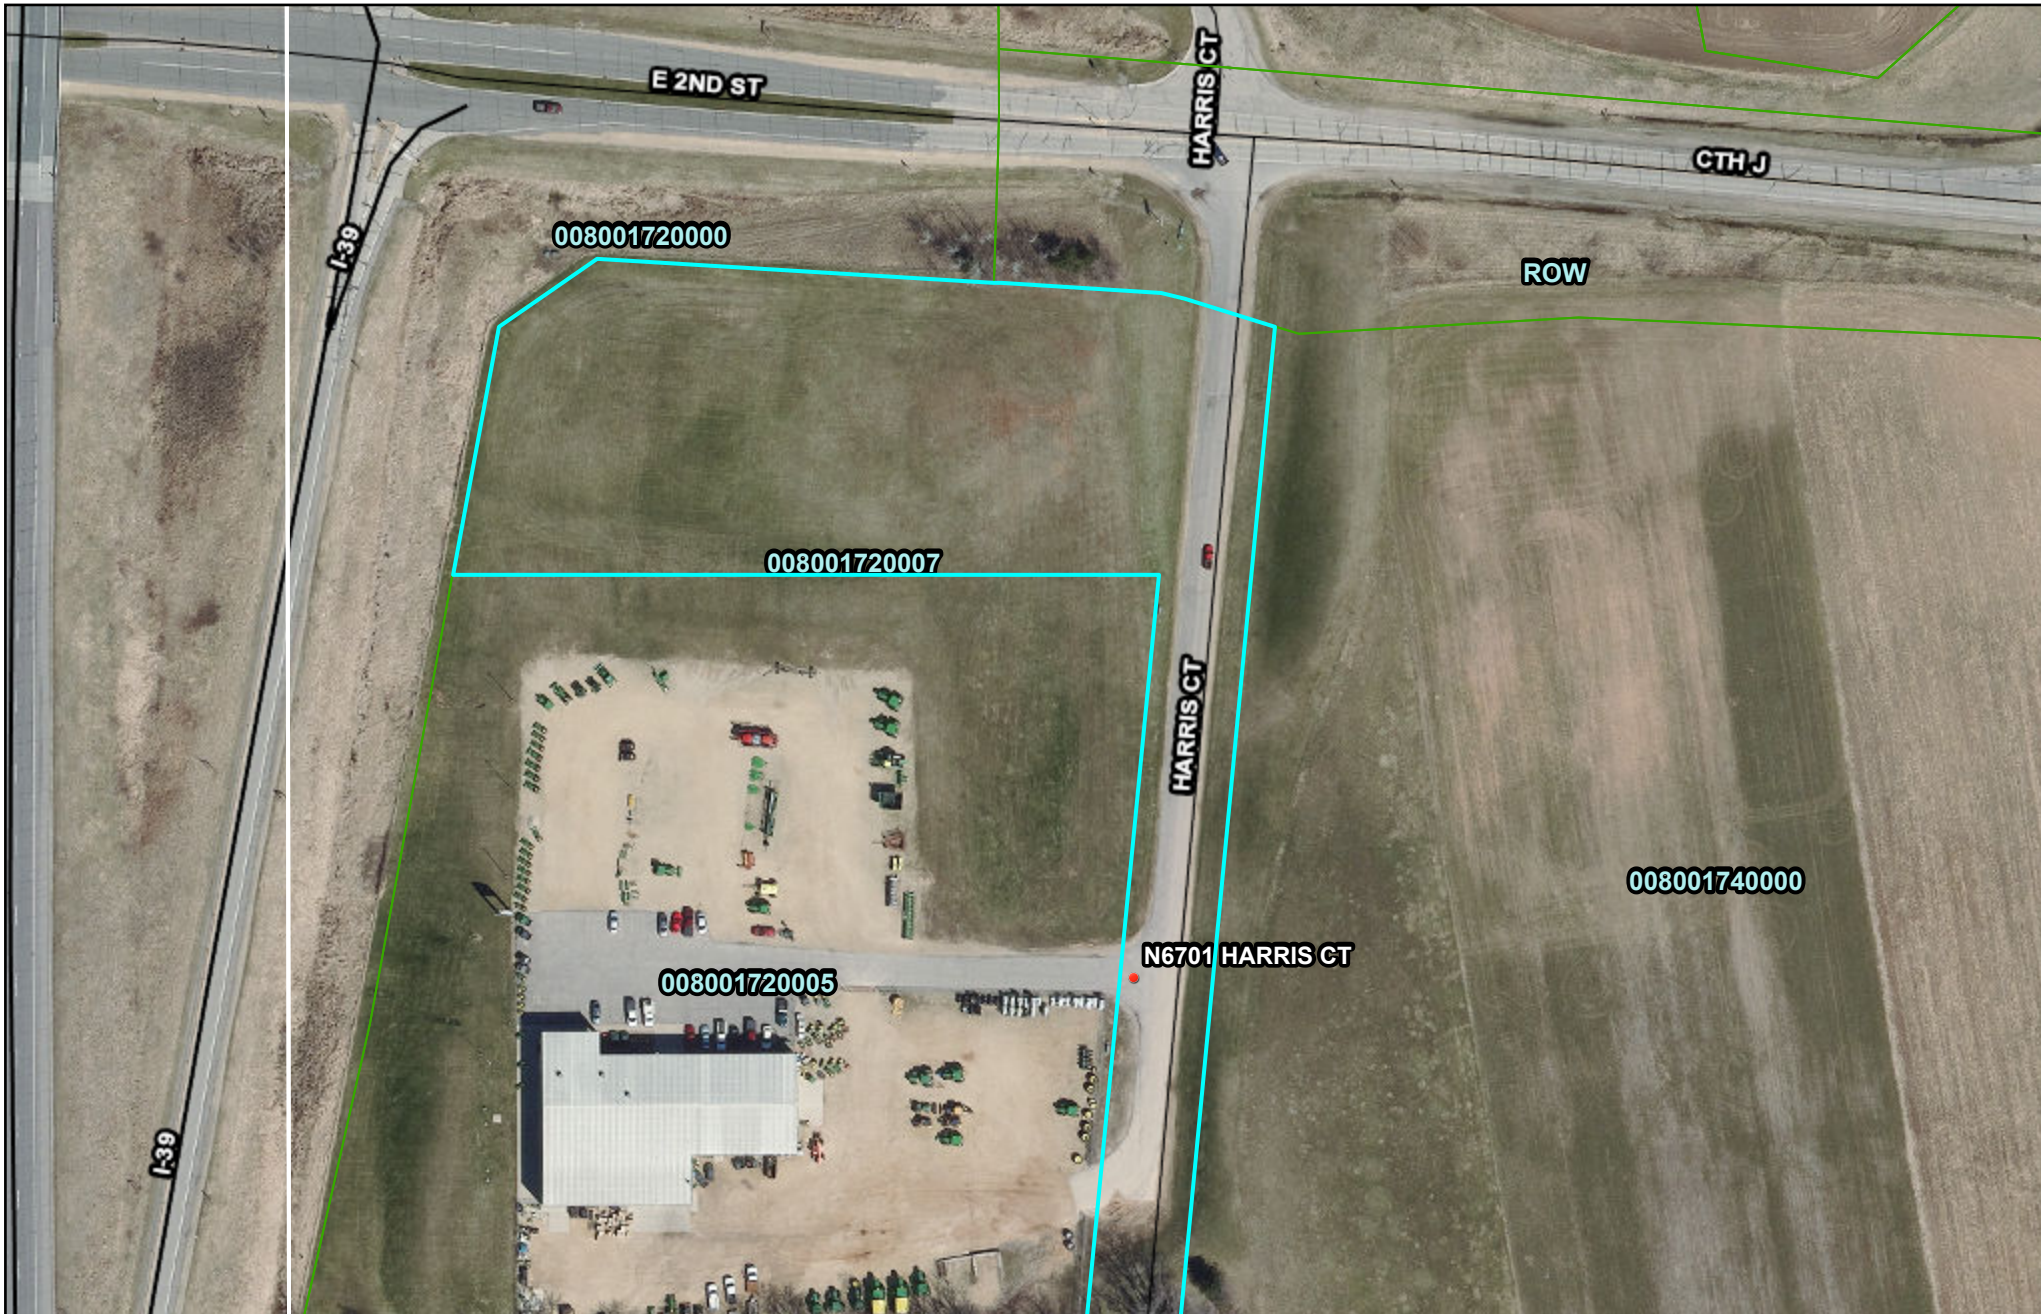

Marquette County

1 inch equals 188 feet

MARQUETTE COUNTY
WISCONSIN

Current Time: 7/6/2022 11:02 AM

DISCLAIMER: This map is not guaranteed to be accurate, correct, current, or complete and conclusions drawn are the responsibility of the user.