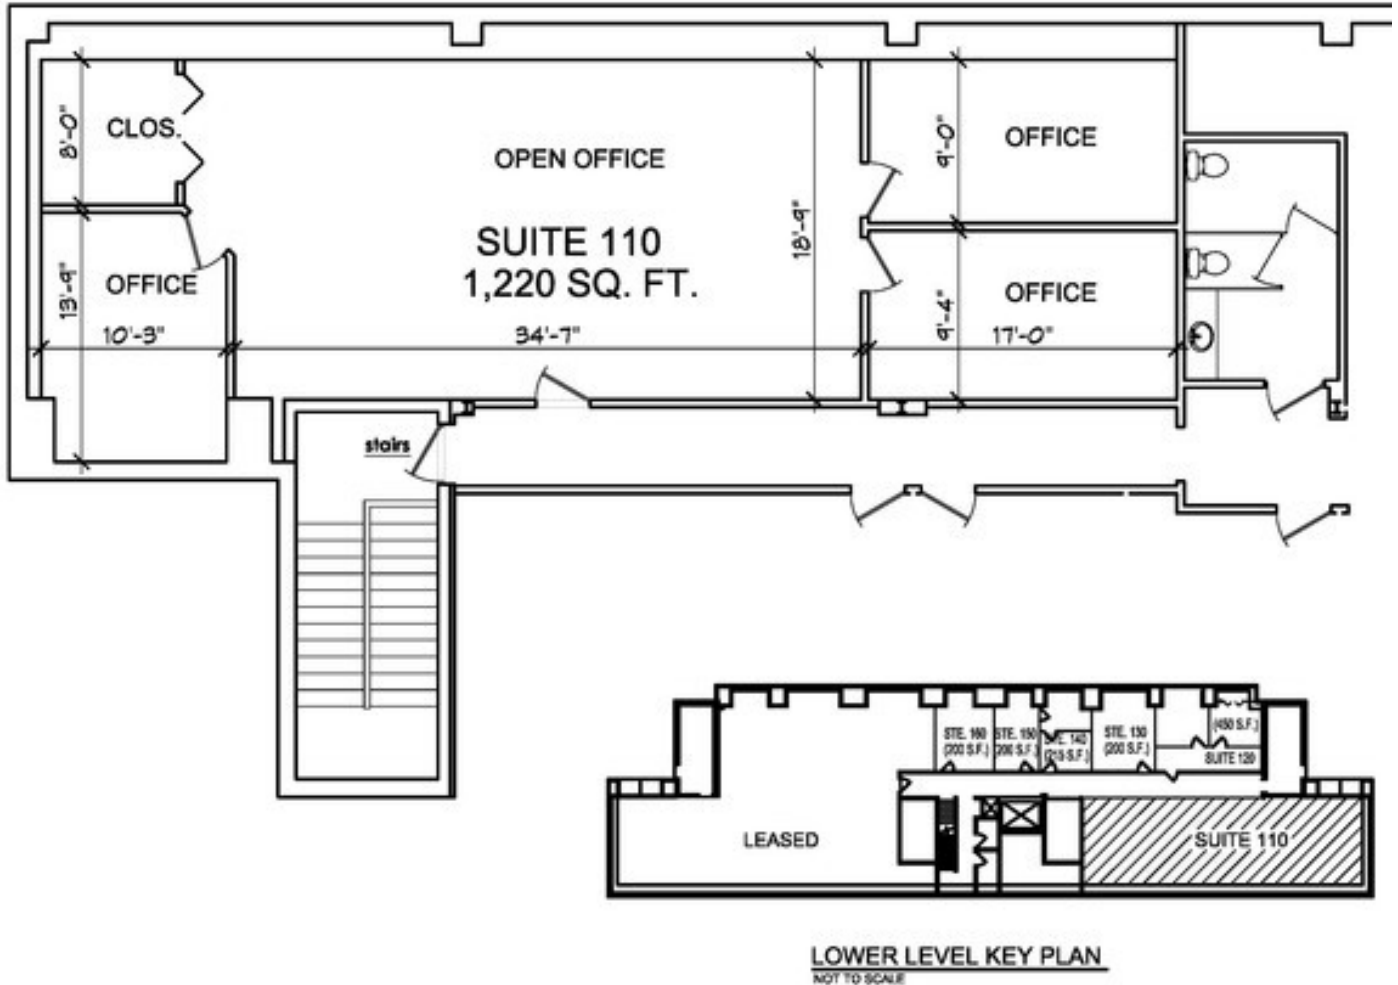

6303 26 Mile Road - 2nd Floor
Washington Twp., MI 48094
www.gallocompanies.com

FOR LEASE

*Washington Executive Park
Executive Style Office Space Available*

SUITE 110

APPROX.: 1,220 SQ. FT

For information or to schedule a showing call: