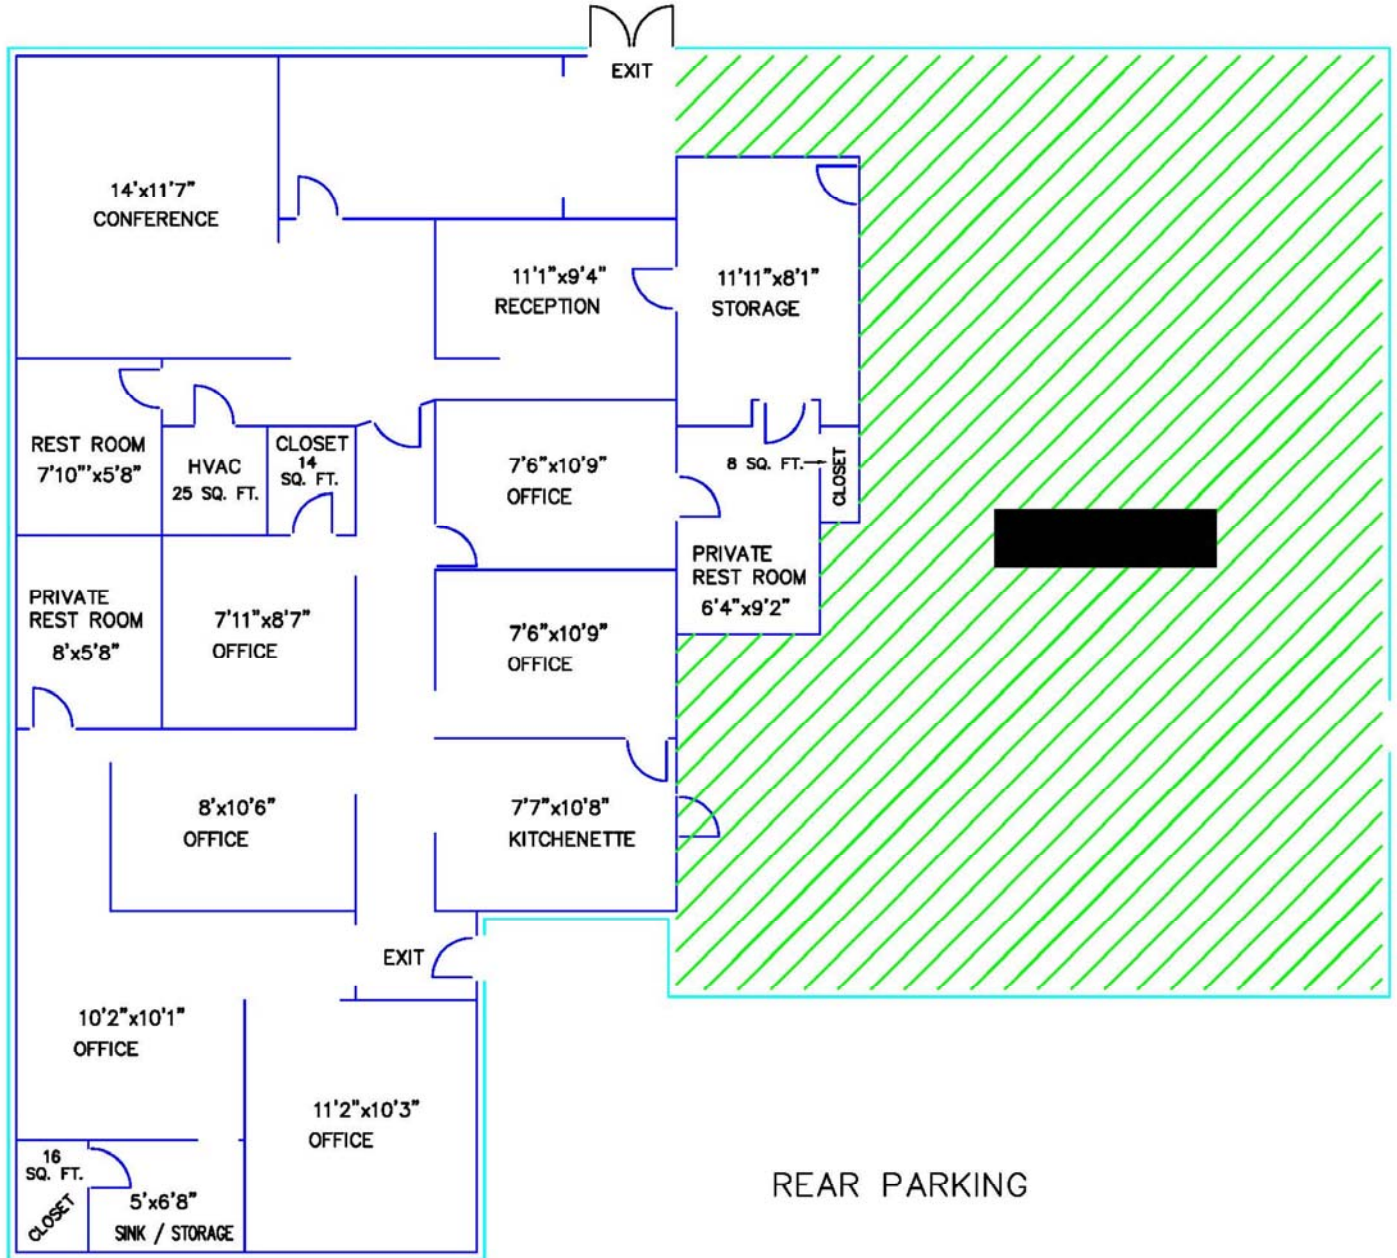

FRONT PARKING

CHK'D	ENGR.	REV.	DATE	REVISION	BY	CHK'D	ENGR.	NOTES:
TER	N/A							

Permian Plantworks

SALE
2003 W.

DRAWN: SH