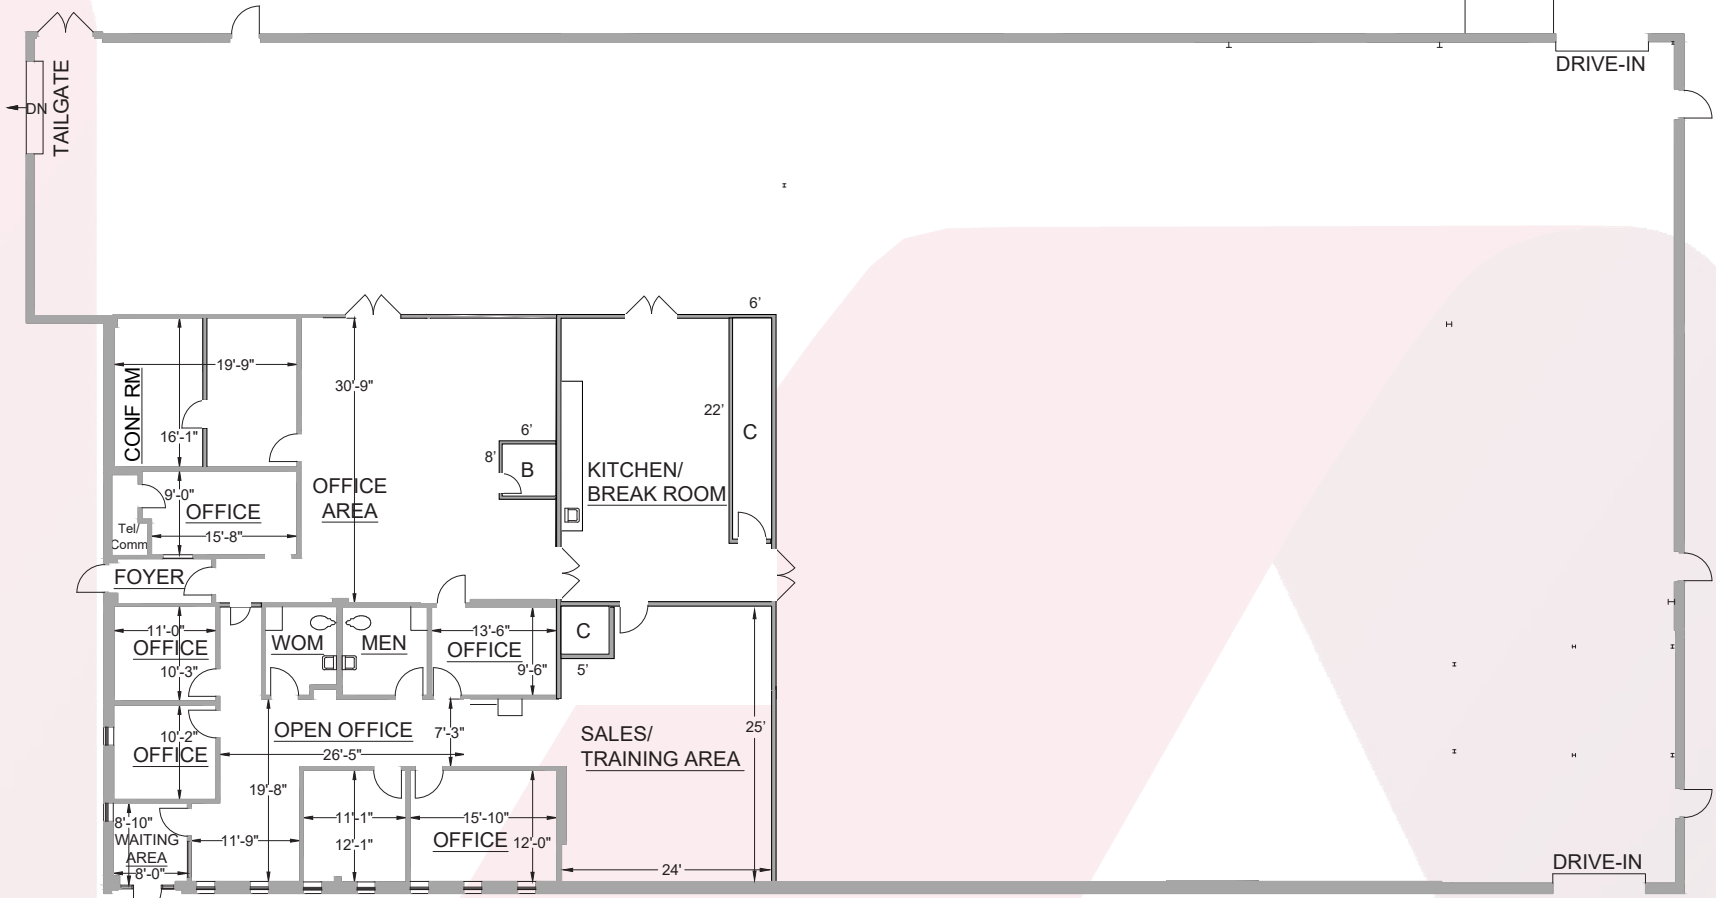

60 4th Street, Somerville, NJ

N/A
Utility Co
Access Only

Not to Scale

B Bathroom **C** Closet

Lee & Associates - WBE - A Member of the Lee & Associates® Group of Companies
611 River Drive, 4th Floor, Elmwood Park, New Jersey 07407
110 South Jefferson Road, Suite 203, Whippany, New Jersey 07981
110 Fieldcrest Avenue, Suite 5, Edison, New Jersey 08837
Office: (973) 337-1144