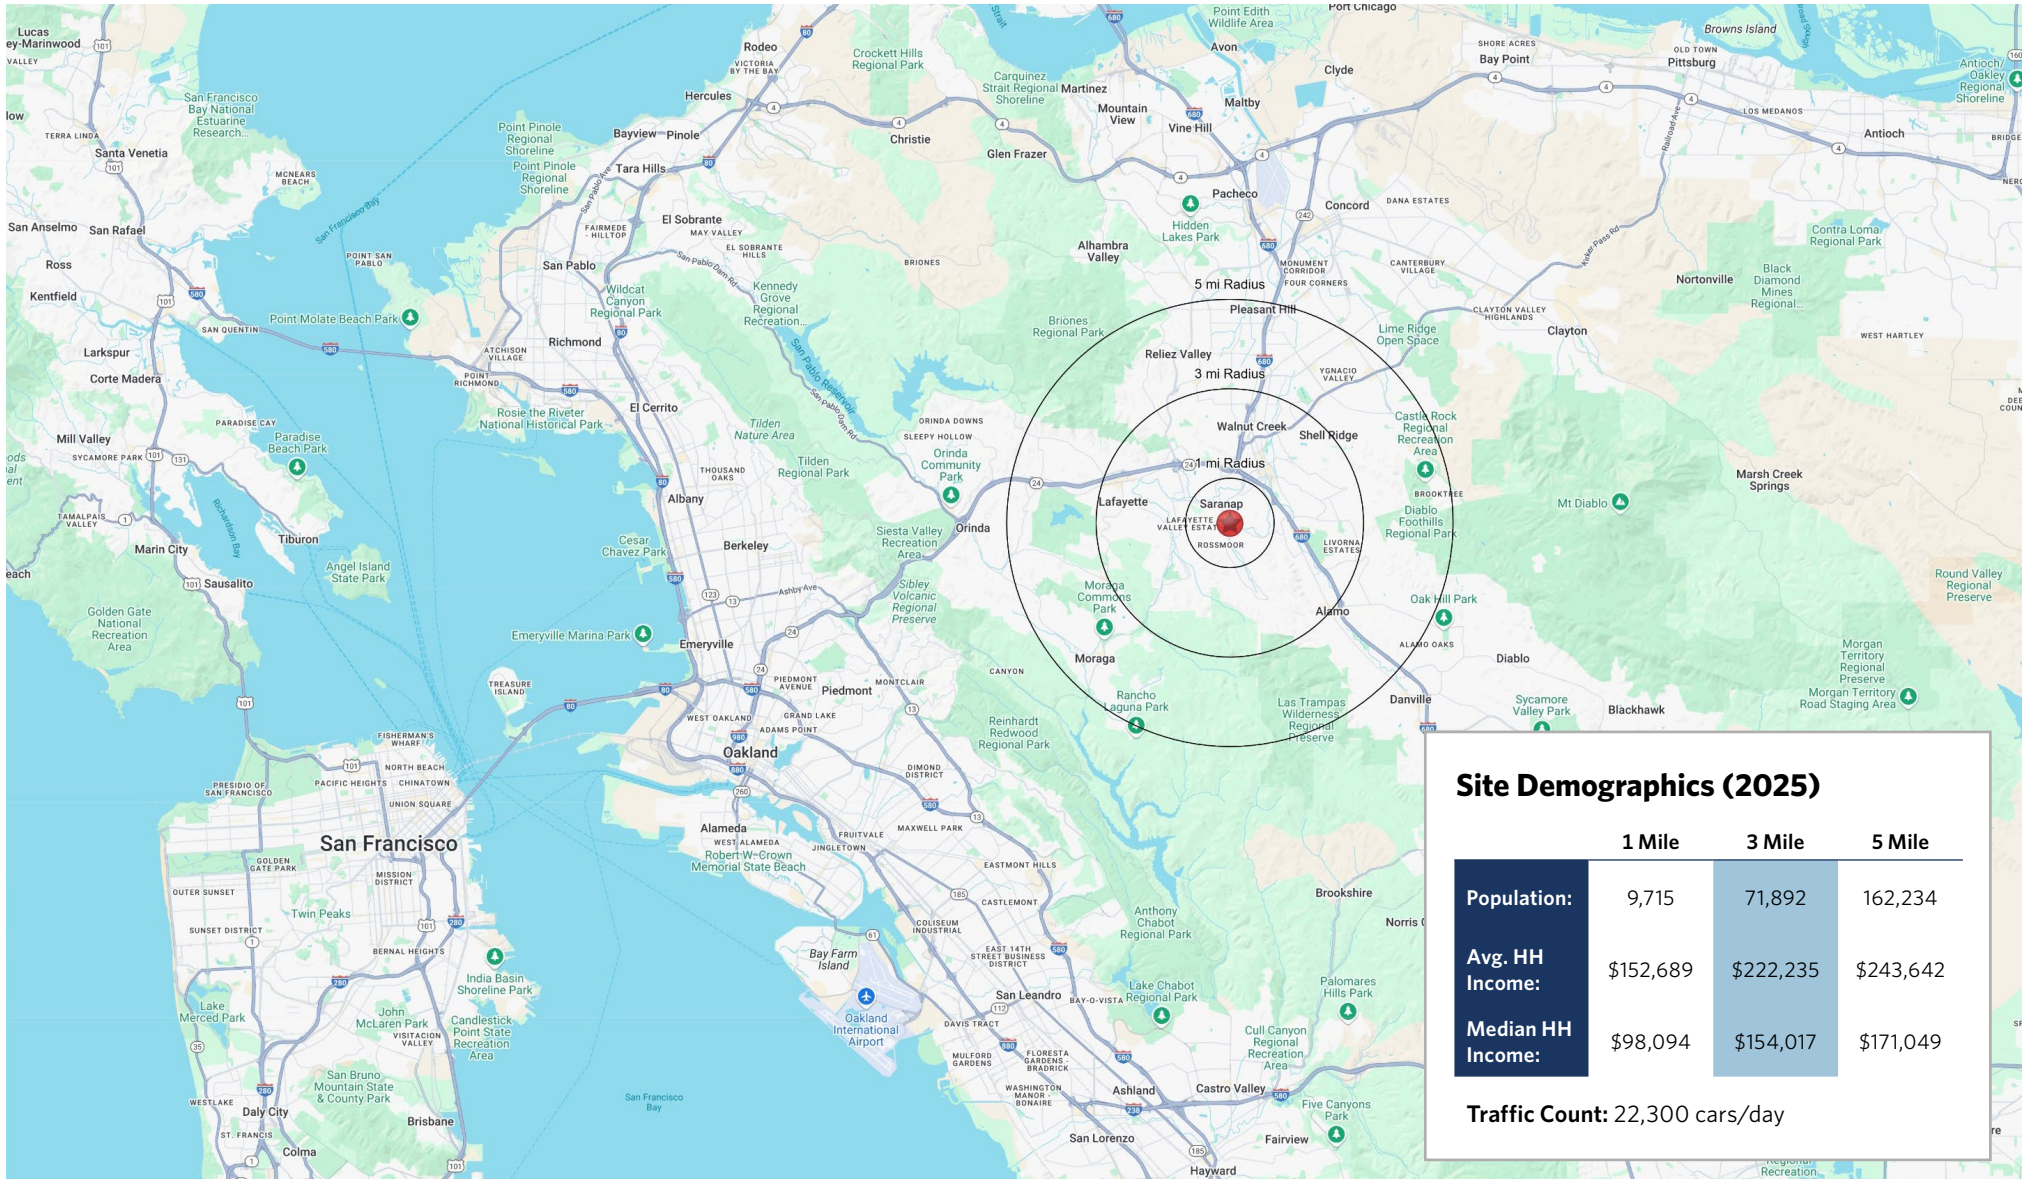

ROSSMOOR SHOPPING CENTER

1900-1998 Tice Valley Boulevard, Walnut Creek, CA 94595