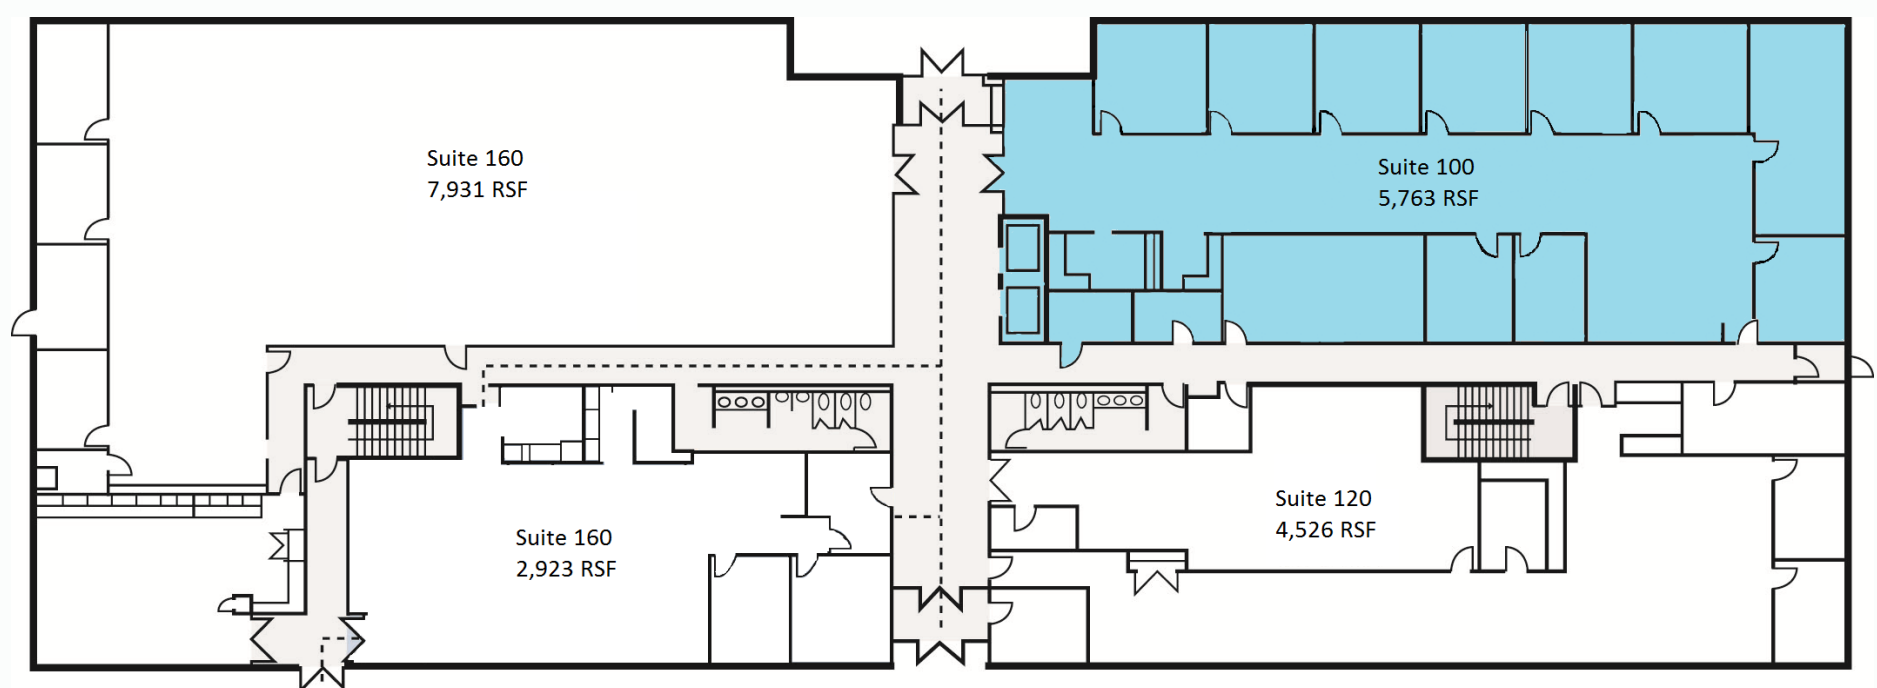

Office Space For Your Business

400 North Lakeview Parkway
Vernon Hills, IL

AVAILABLE AREA

First Floor
Suite 100
5,763 SF

ABOUT THE PROPERTY

Located in the north suburbs of Lake County (35 miles north of Chicago), 400 North Lakeview Parkway is a two-story office building situated in the Continental Executive Parke in Vernon Hills, IL. The property is of superior quality and has been designed, constructed, and maintained to the highest professional standards.