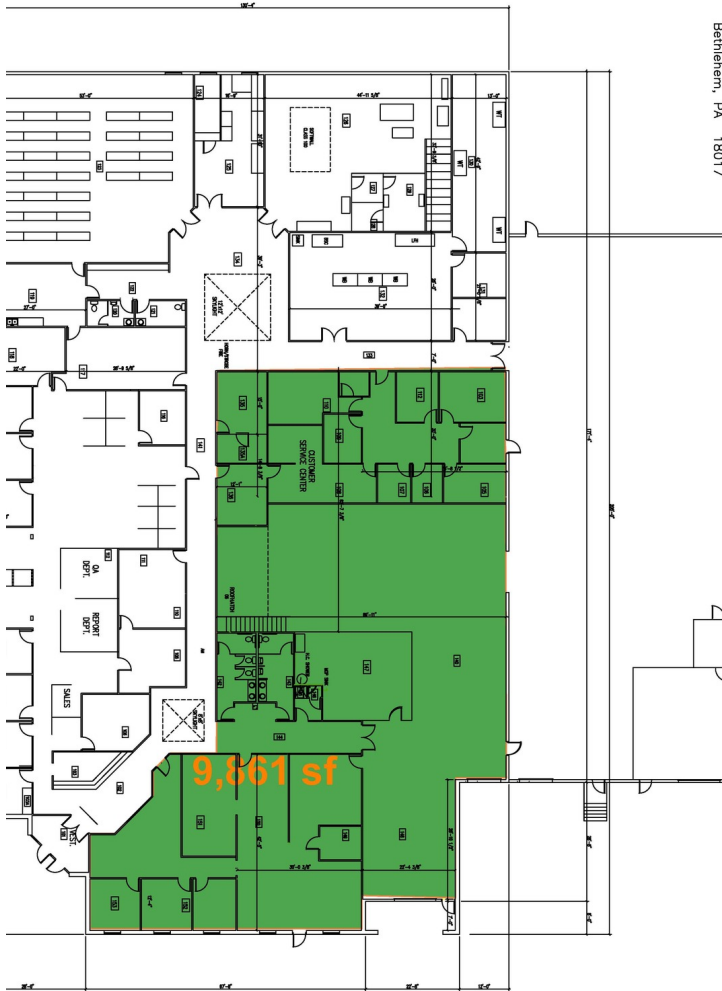

Additional Photos

177 N. Commerce Way LVIP IV

Hanover Township/Bethlehem, Northampton County PA 18017

Bethlehem, PA 18017