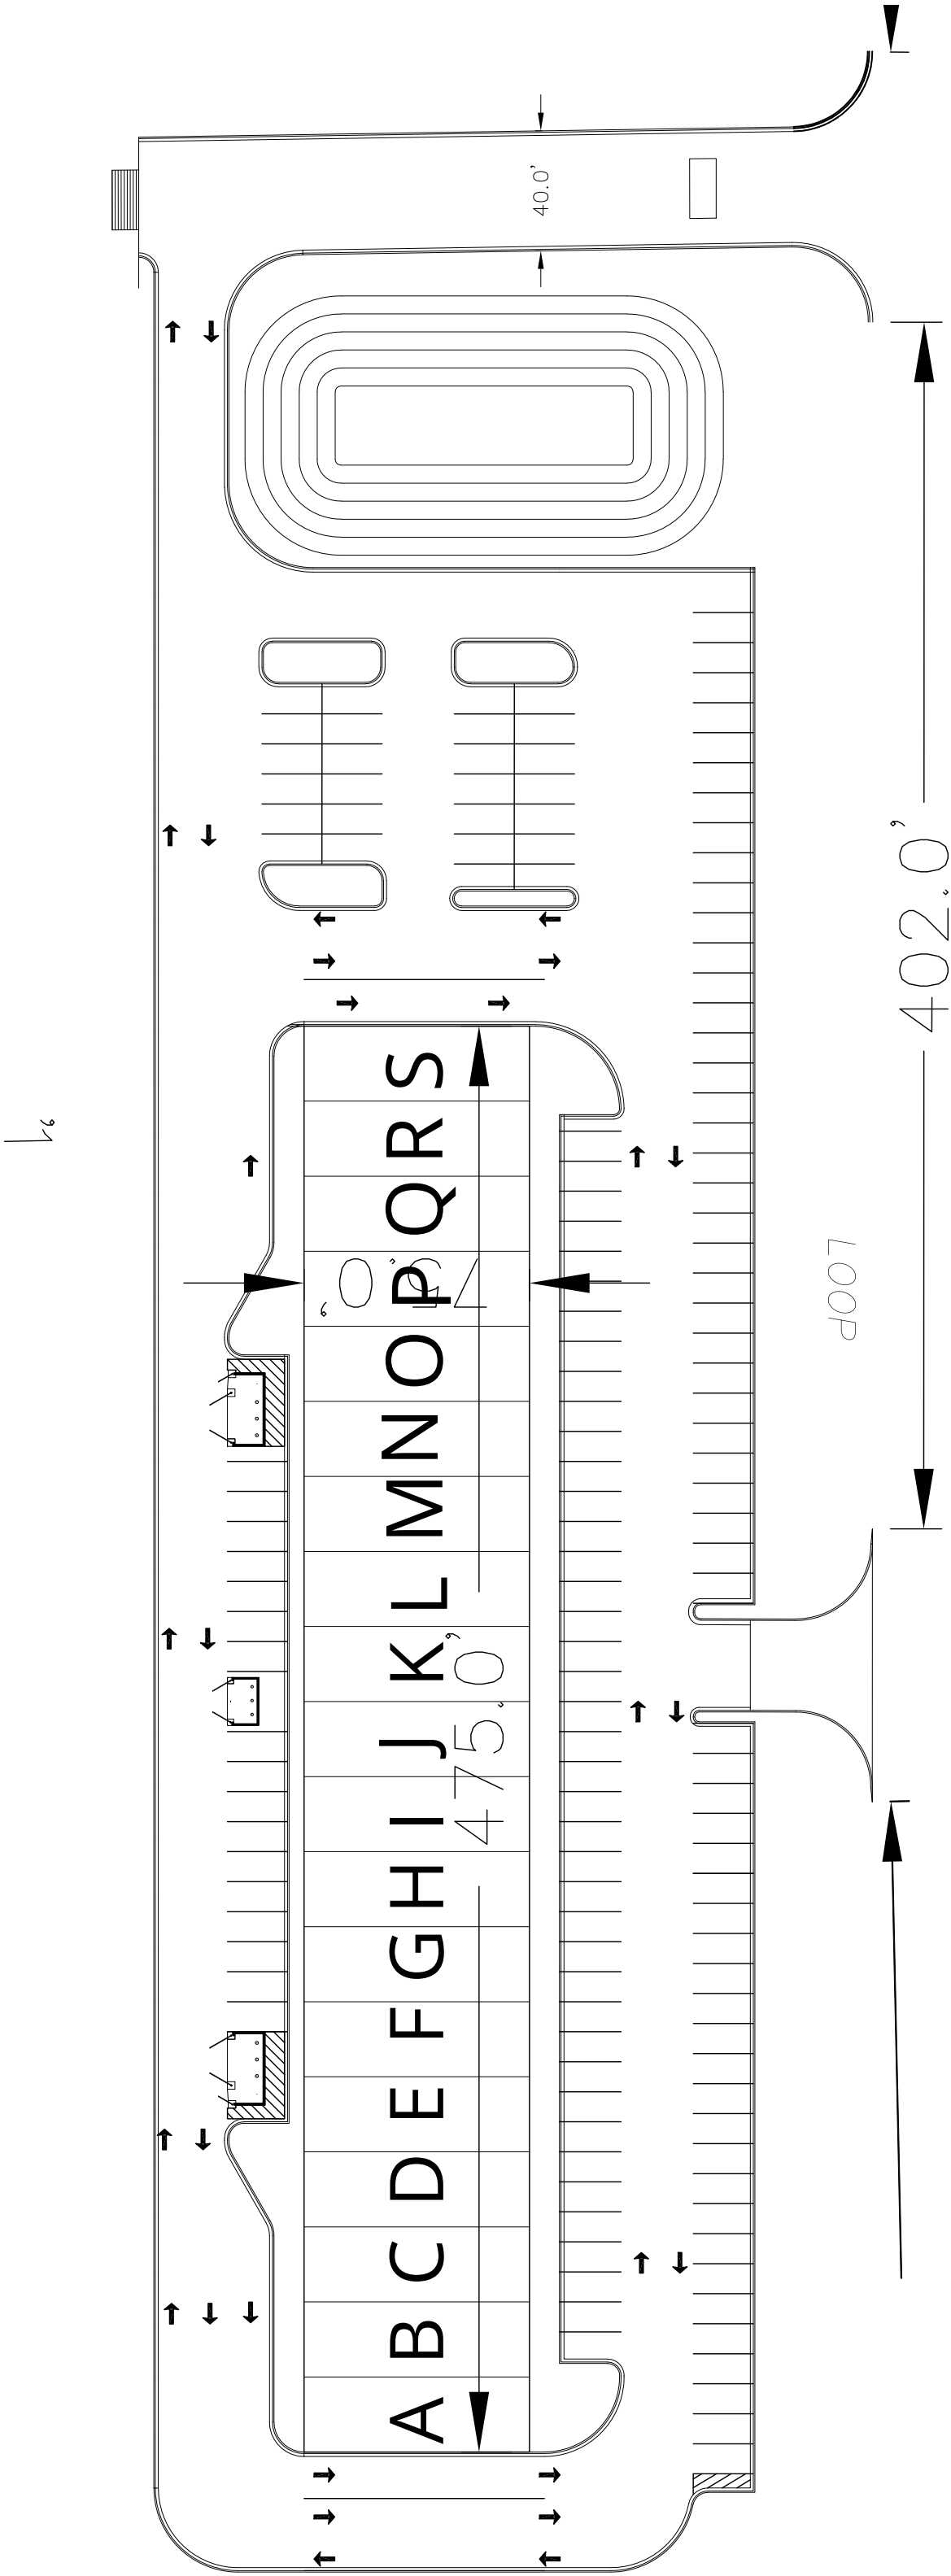

PERMIAN OASIS PLAZA

5000 NE LOOP 338

EACH SUITE IS 25' X 75' = 1,875'

(R.O.W.)