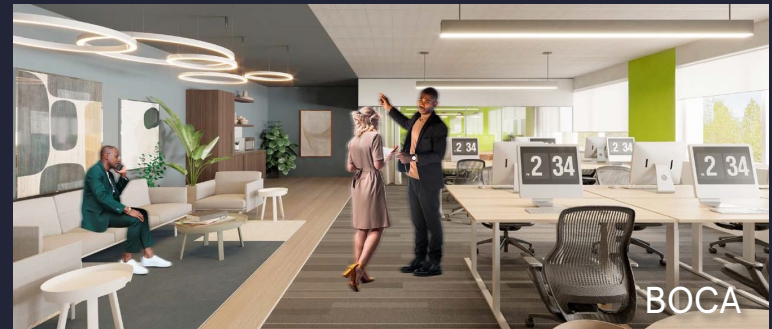

Located just off the PA Turnpike in Horsham, the Lakeside Health & Wellness Campus is a leading medical office and outpatient care destination. Spanning a total of 235,000 sf across five buildings, Lakeside Health & Wellness suites range from 1,500 sf up to 62,000, supporting the region's premier healthcare providers.

Finished Ceiling Height: 8'3" & 10'5"

Power: 1,200 AMP, 3 Phase electrical services and a 750 KW backup generator

On-site Fitness

33,205 SF Available Now

Office Space

On-site Beer Garden

Lounge Area

Open floor, Natural Light

BOCA

*Indicative of the look and feel (not the actual suite)