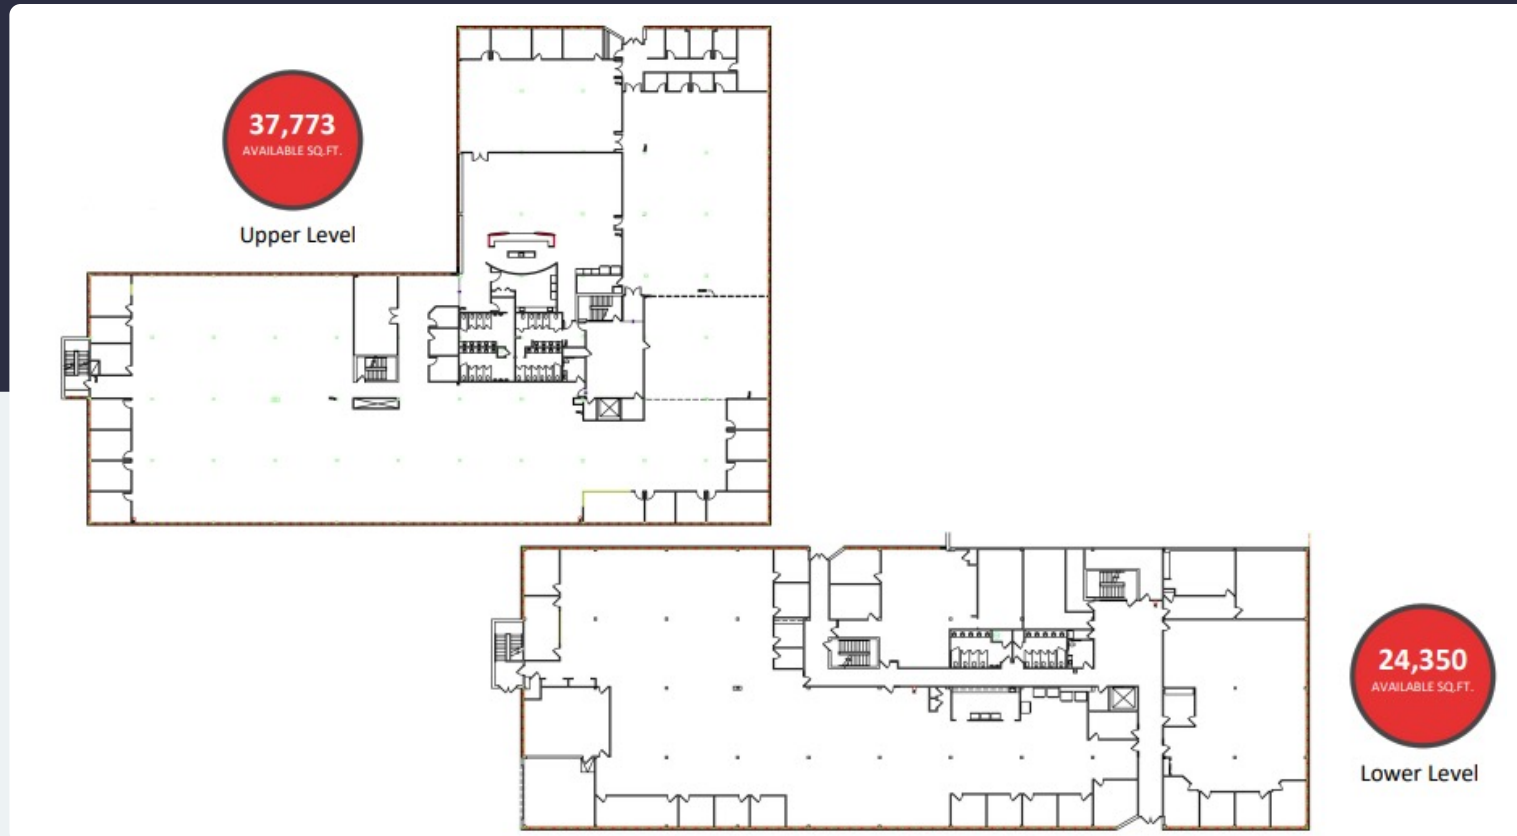

63,123 SF Available for Lease

Office Space

Leasing Information

700 Dresher Road, Suite 150
(215) 328-2732
www.workspaceproperty.com

Doug Himmelreich
Director of Leasing
D.Himmelreich@workspaceproperty.com