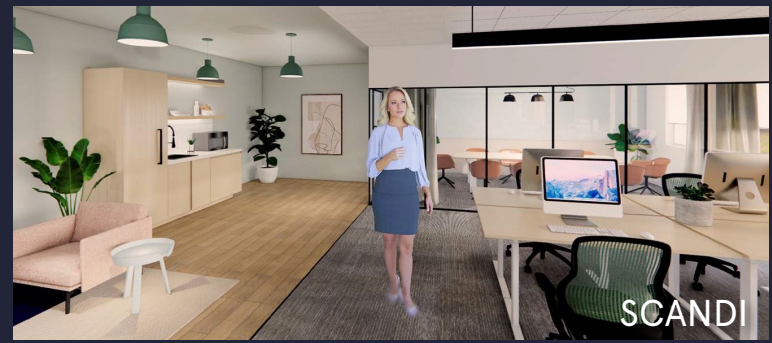

Spaces for the Way Work Happens Today.

These beautifully designed themes inspire creativity and encourage productivity. Whether you are looking for 1,000 square feet or 100,000 square feet, our in-house design & development team can deliver a turnkey office solution.

Tailored for the Evolution of Office:

- "A La Carte" or "On Demand" Furniture Packages Available
- Plug & Play IT Packages Available

Scan here to learn more about our premium theme selects.

*Indicative of the look and feel (not the actual suite)