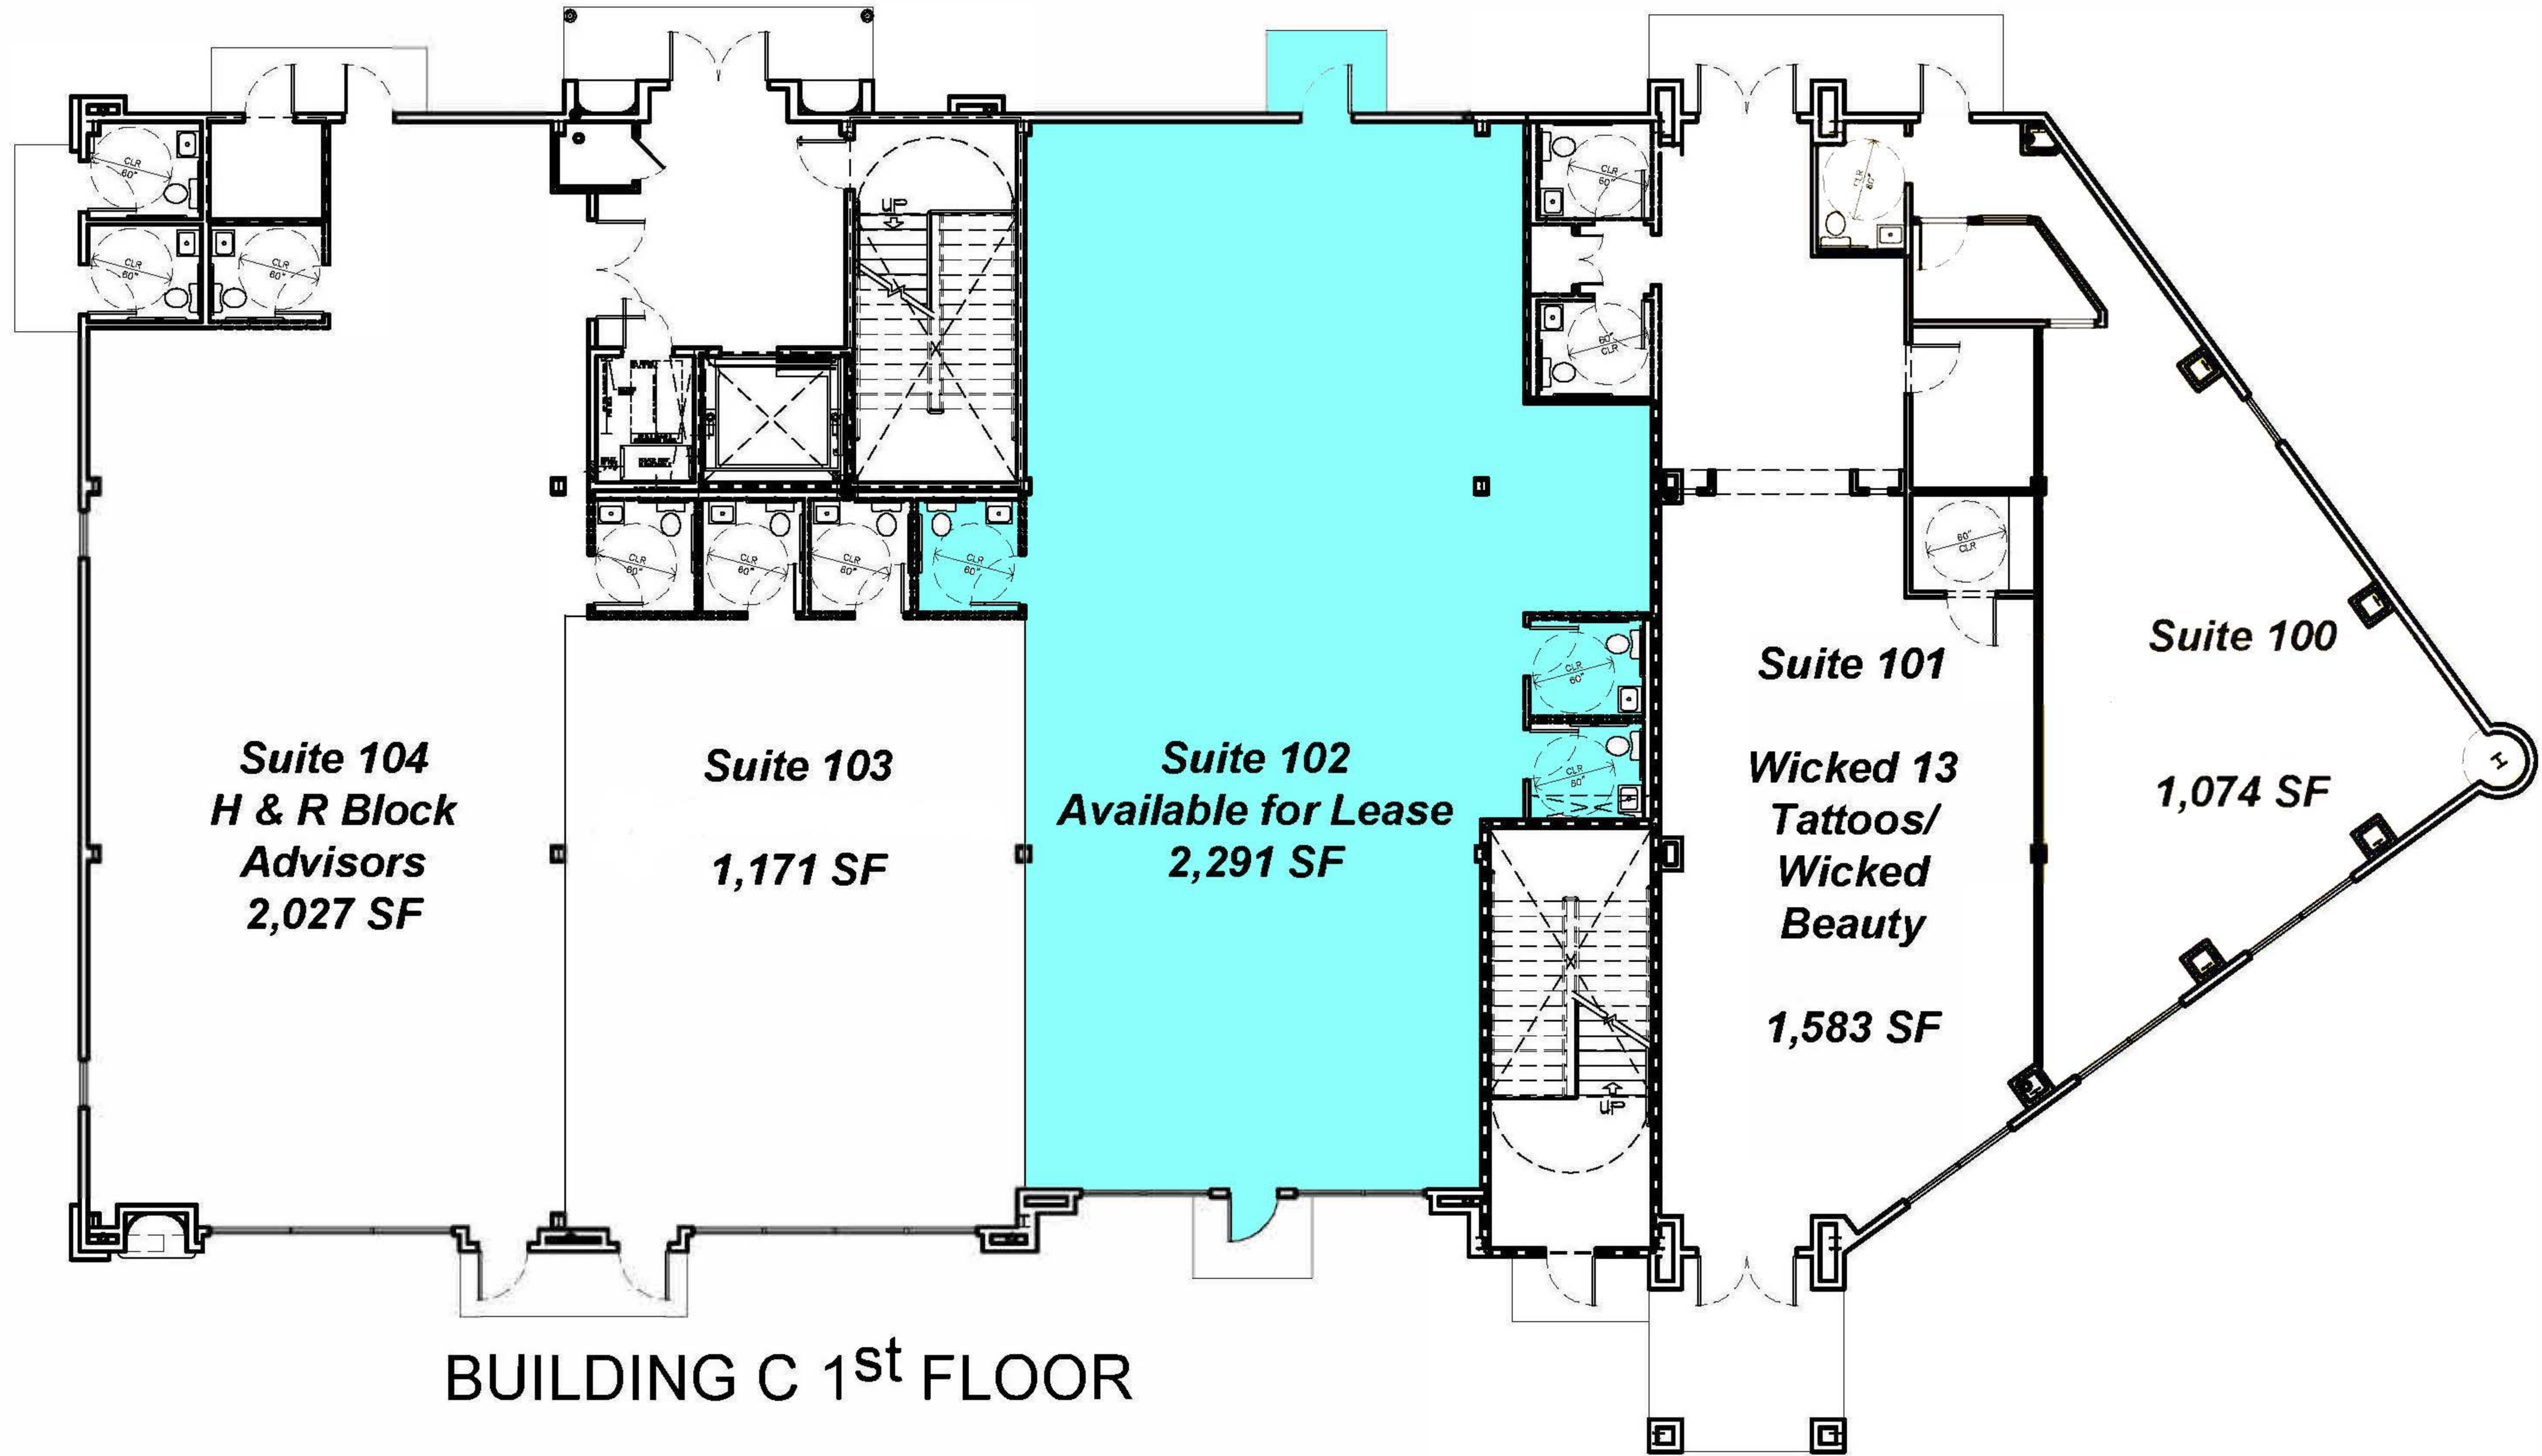

*Fountain Park Centre*

1901 Manhattan Blvd.  
Harvey, LA 70058

This drawing is intended to provide a general overview of the space and is not intended to be used for construction purposes. All dimensions are approximate and subject to change without notice. © 2018 Fountain Park Centre. All rights reserved.