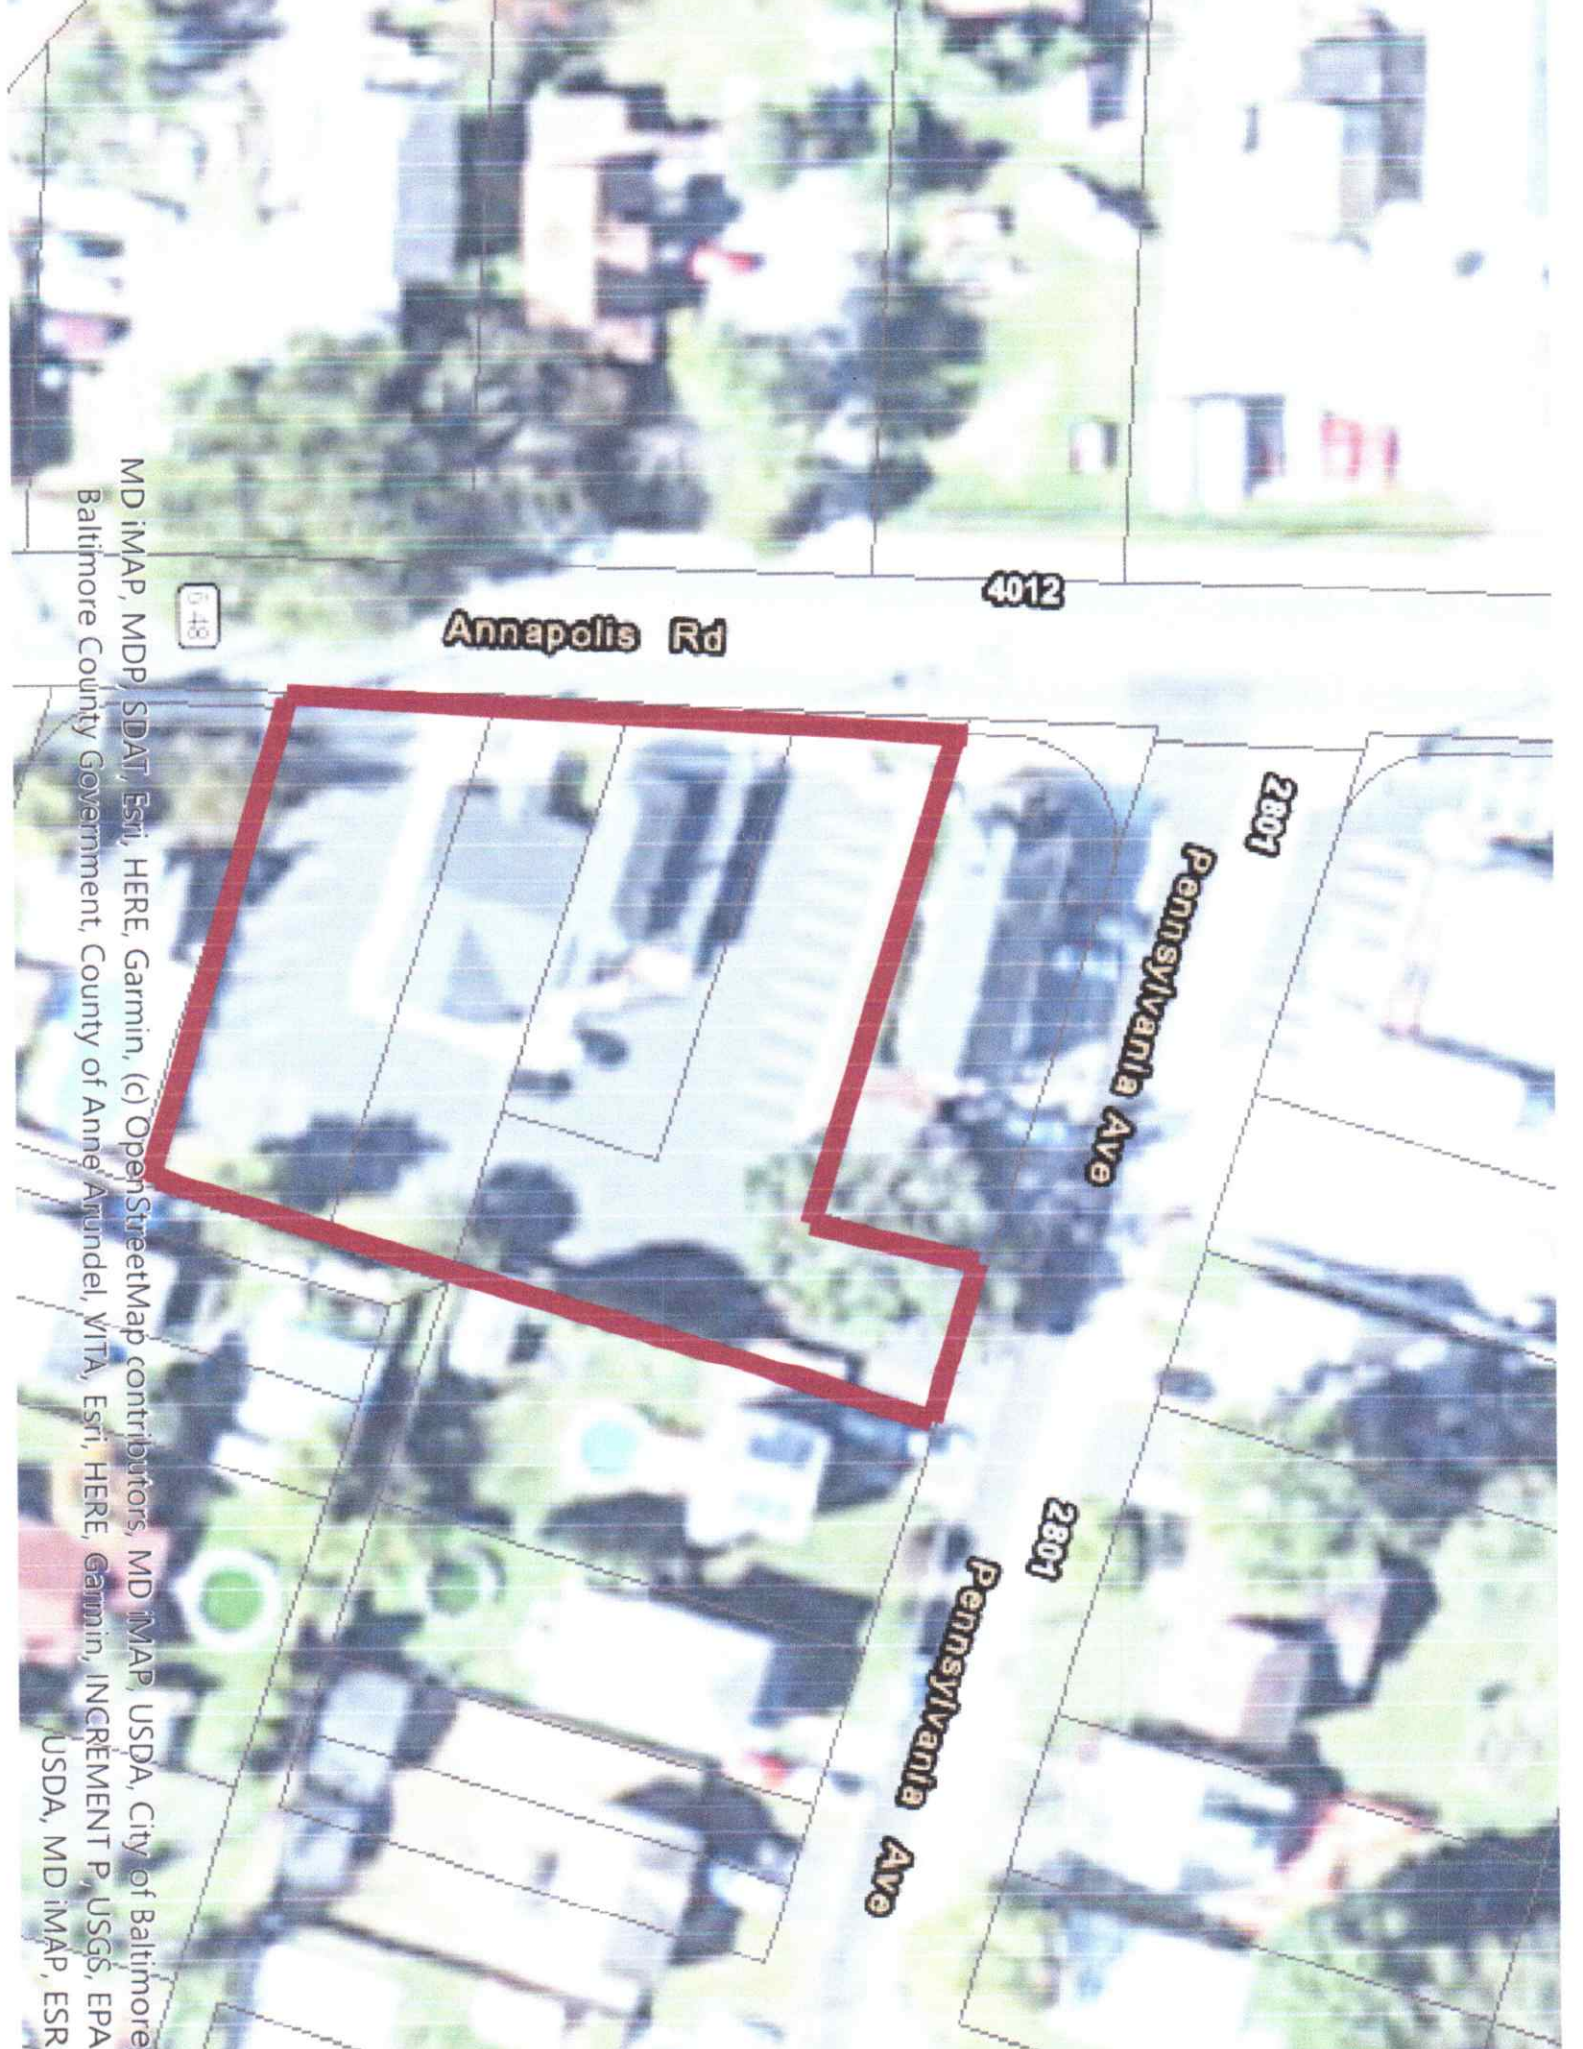

# Baltimore County - Permit Review

60ft

76.5487 59.2395 Degrees

Annapolis Rd

4012

2807

Pennsylvania Ave

2807