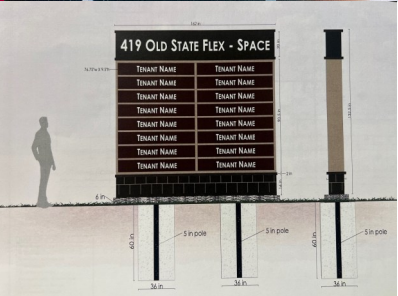

CLICK QR FOR VIDEO TOUR

419 Old State

Information contained herein has been obtained from the owner of the property or from other reliable sources and is subject to change without notice. The Broker and Owner do not guarantee the accuracy of this information. Owners and Brokers make no representation as to the environmental or other physical conditions of the property and recommend that the Purchaser/Tenant investigate the property to their satisfaction.

Visit our Website

www.stongemanagement.com