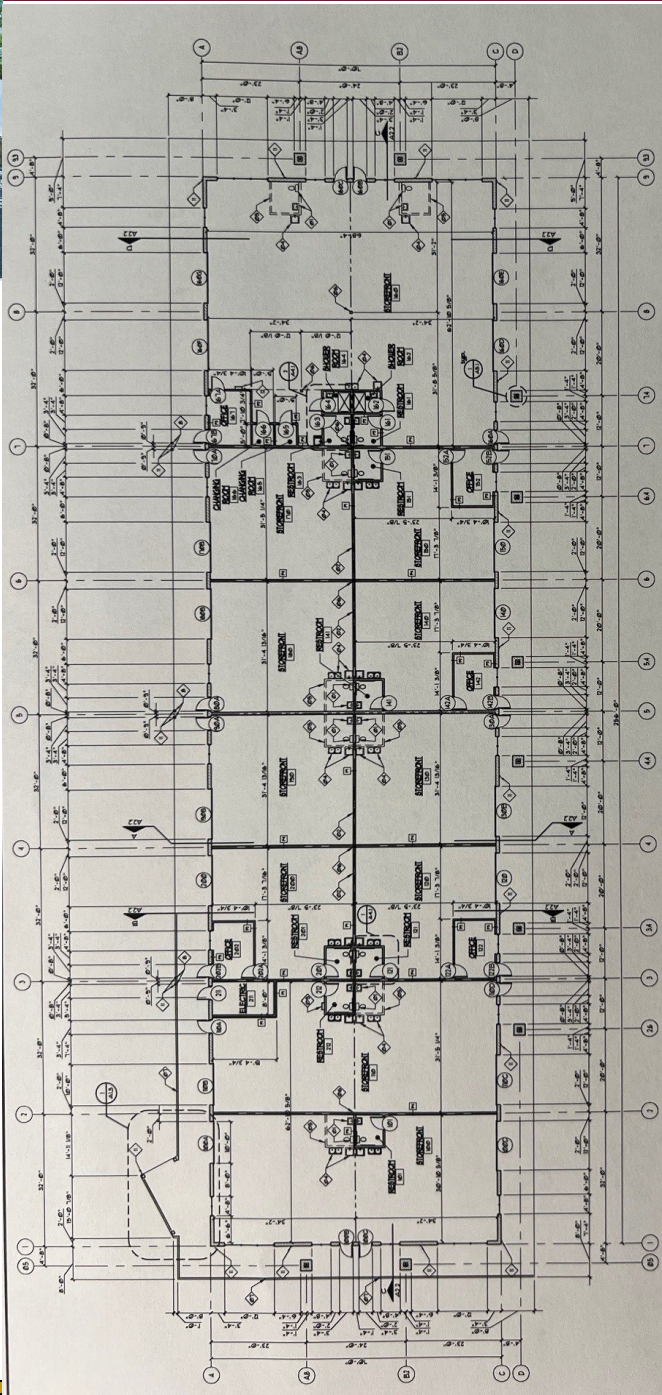

CLICK QR FOR VIDEO TOUR

419 Old State

Information contained herein has been obtained from the owner of the property or from other reliable sources and is subject to change without notice. The Broker and Owner do not guarantee the accuracy of this information. Owners and Brokers make no representation as to the environmental or other physical conditions of the property and recommend that the Purchaser/Tenant investigate the property to their satisfaction.

Visit our Website

www.stongemanagement.com