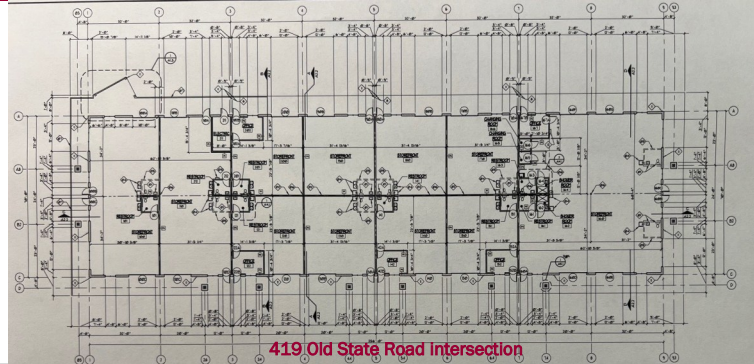

West County's Newest Flex Space in Ellisville, Missouri 419 OLD STATE ROAD

- SPLIT BLOCK MASONRY CONSTRUCTION.
- SPACES AS SMALL AS 1,125 SQ. FT. AVAILABLE.
- SIGNALIZED INTERSECTION OF PIERSIDE & OLD STATE.
- UNITS FEATURE 16' HIGH CLEAR CEILING HEIGHTS.
- LARGE 14' TALL AND 12' WIDE GARAGE DOORS.
- MEZZANINES IN SELECT UNITS FOR ADDITIONAL STORAGE.
- SHARED DOCK ACCESS WITH COVERED WALKWAY TO UNITS.
- LARGE SIGNATURE MONUMENT SIGNAGE FOR TENANTS .
- LARGE PARKING LOT WITH OVERSIZE TRAILER PARKING.
- TRAFFIC AND TRUCK CIRCULATION AROUND BUILDING.
- TOTAL CONDITIONED UNITS HEATED AND COOLED.
- OCCUPANCY EARLY 2026.
- EXCELLENT VISIBILITY ON OLD STATE ROAD OVER 20K VPD
- ZONED M1 LIGHT INDUSTRIAL ACCOMMODATES MULTIPLE USES
- USE QR CODE PROVIDED FOR A VIDEO TOUR OF THE UNITS

CLICK QR FOR VIDEO TOUR

419 Old State

For more information or tours please call Charles St. Onge, CCIM (314) 591-6606

Visit our Website

www.stongemanagement.com