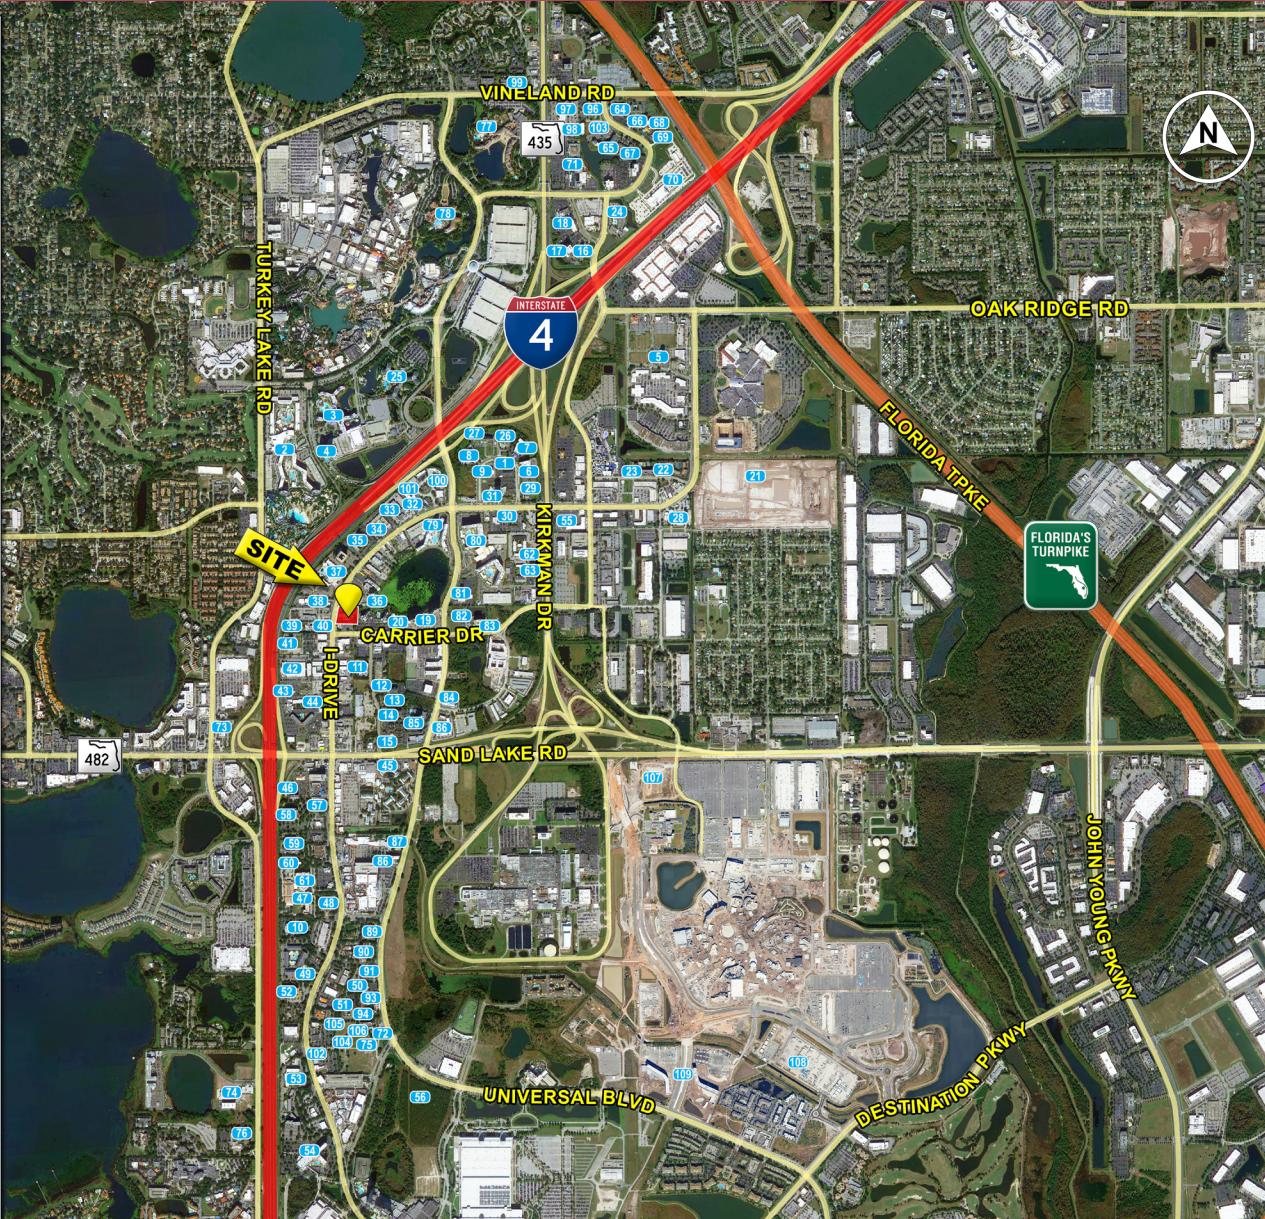

Trade Area Aerial - Hotels