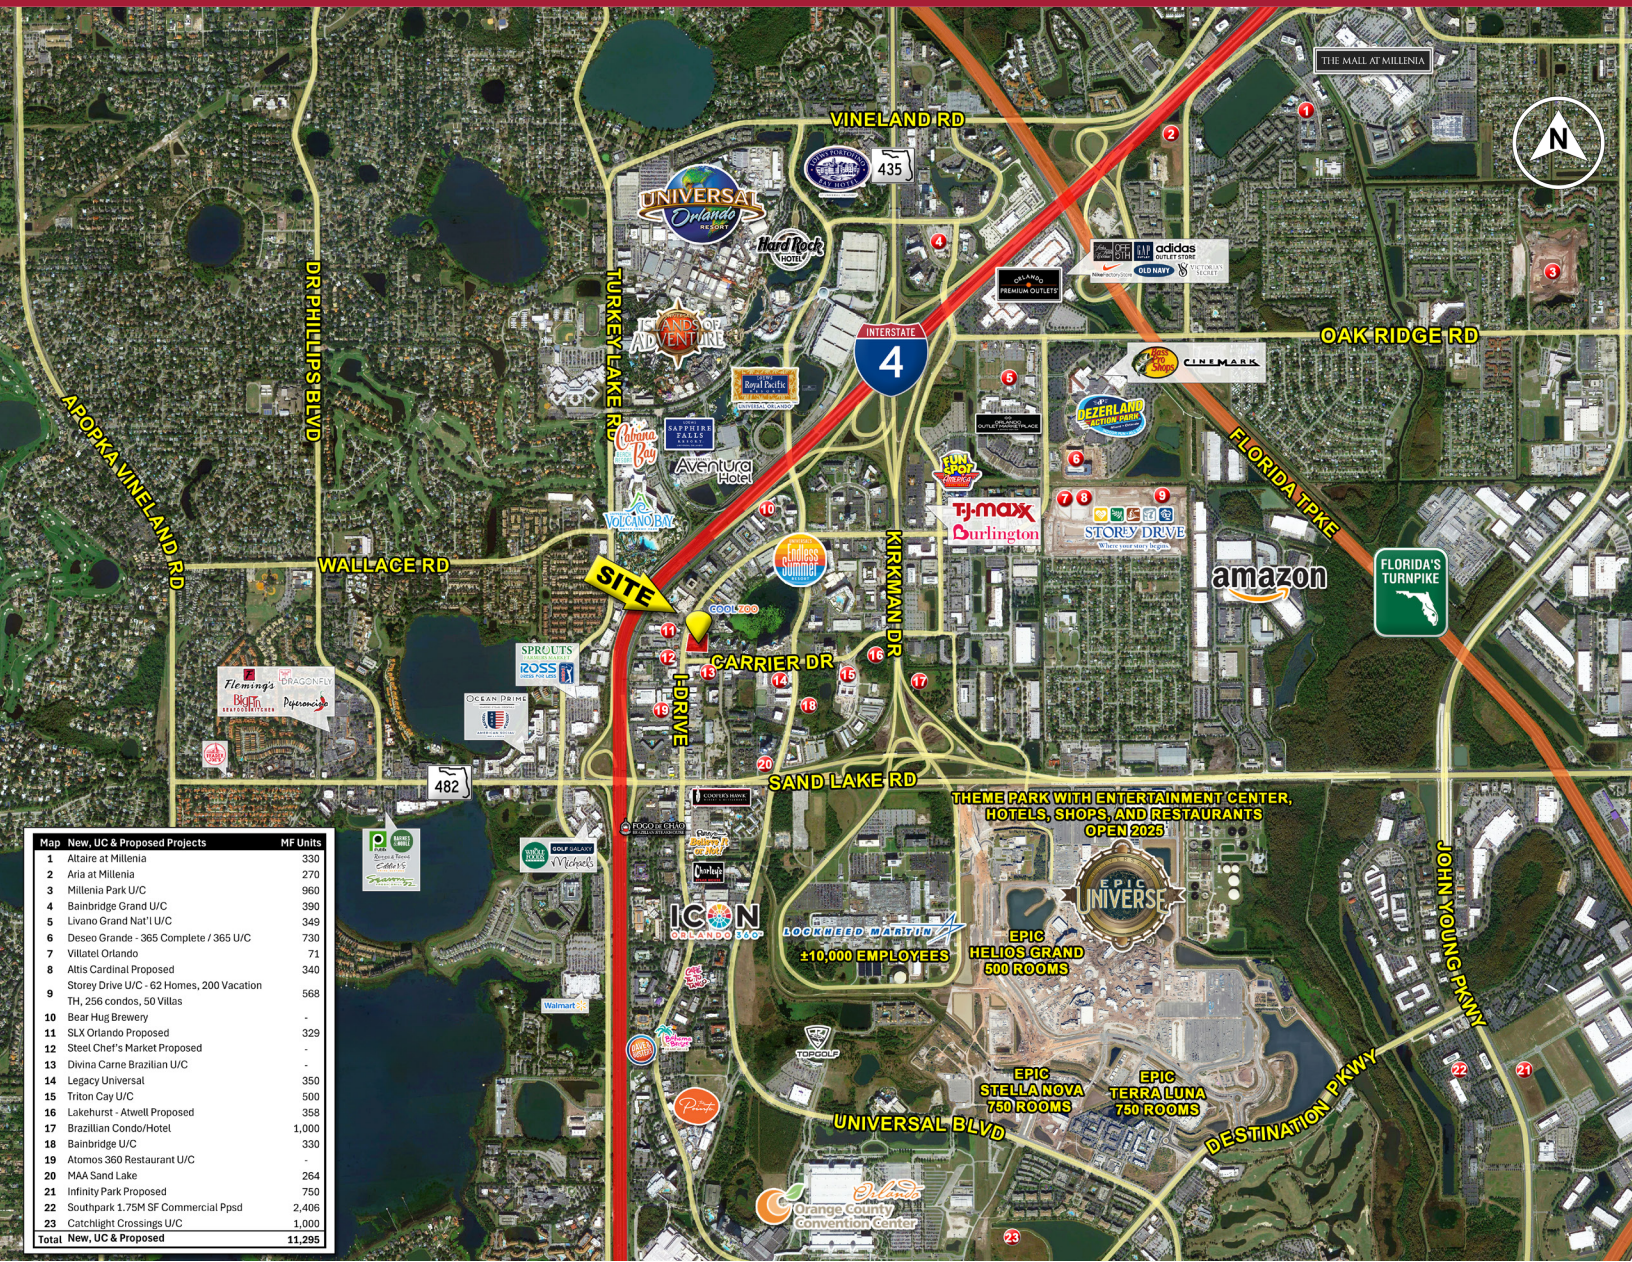

Trade Area Aerial - Retail & New Developments