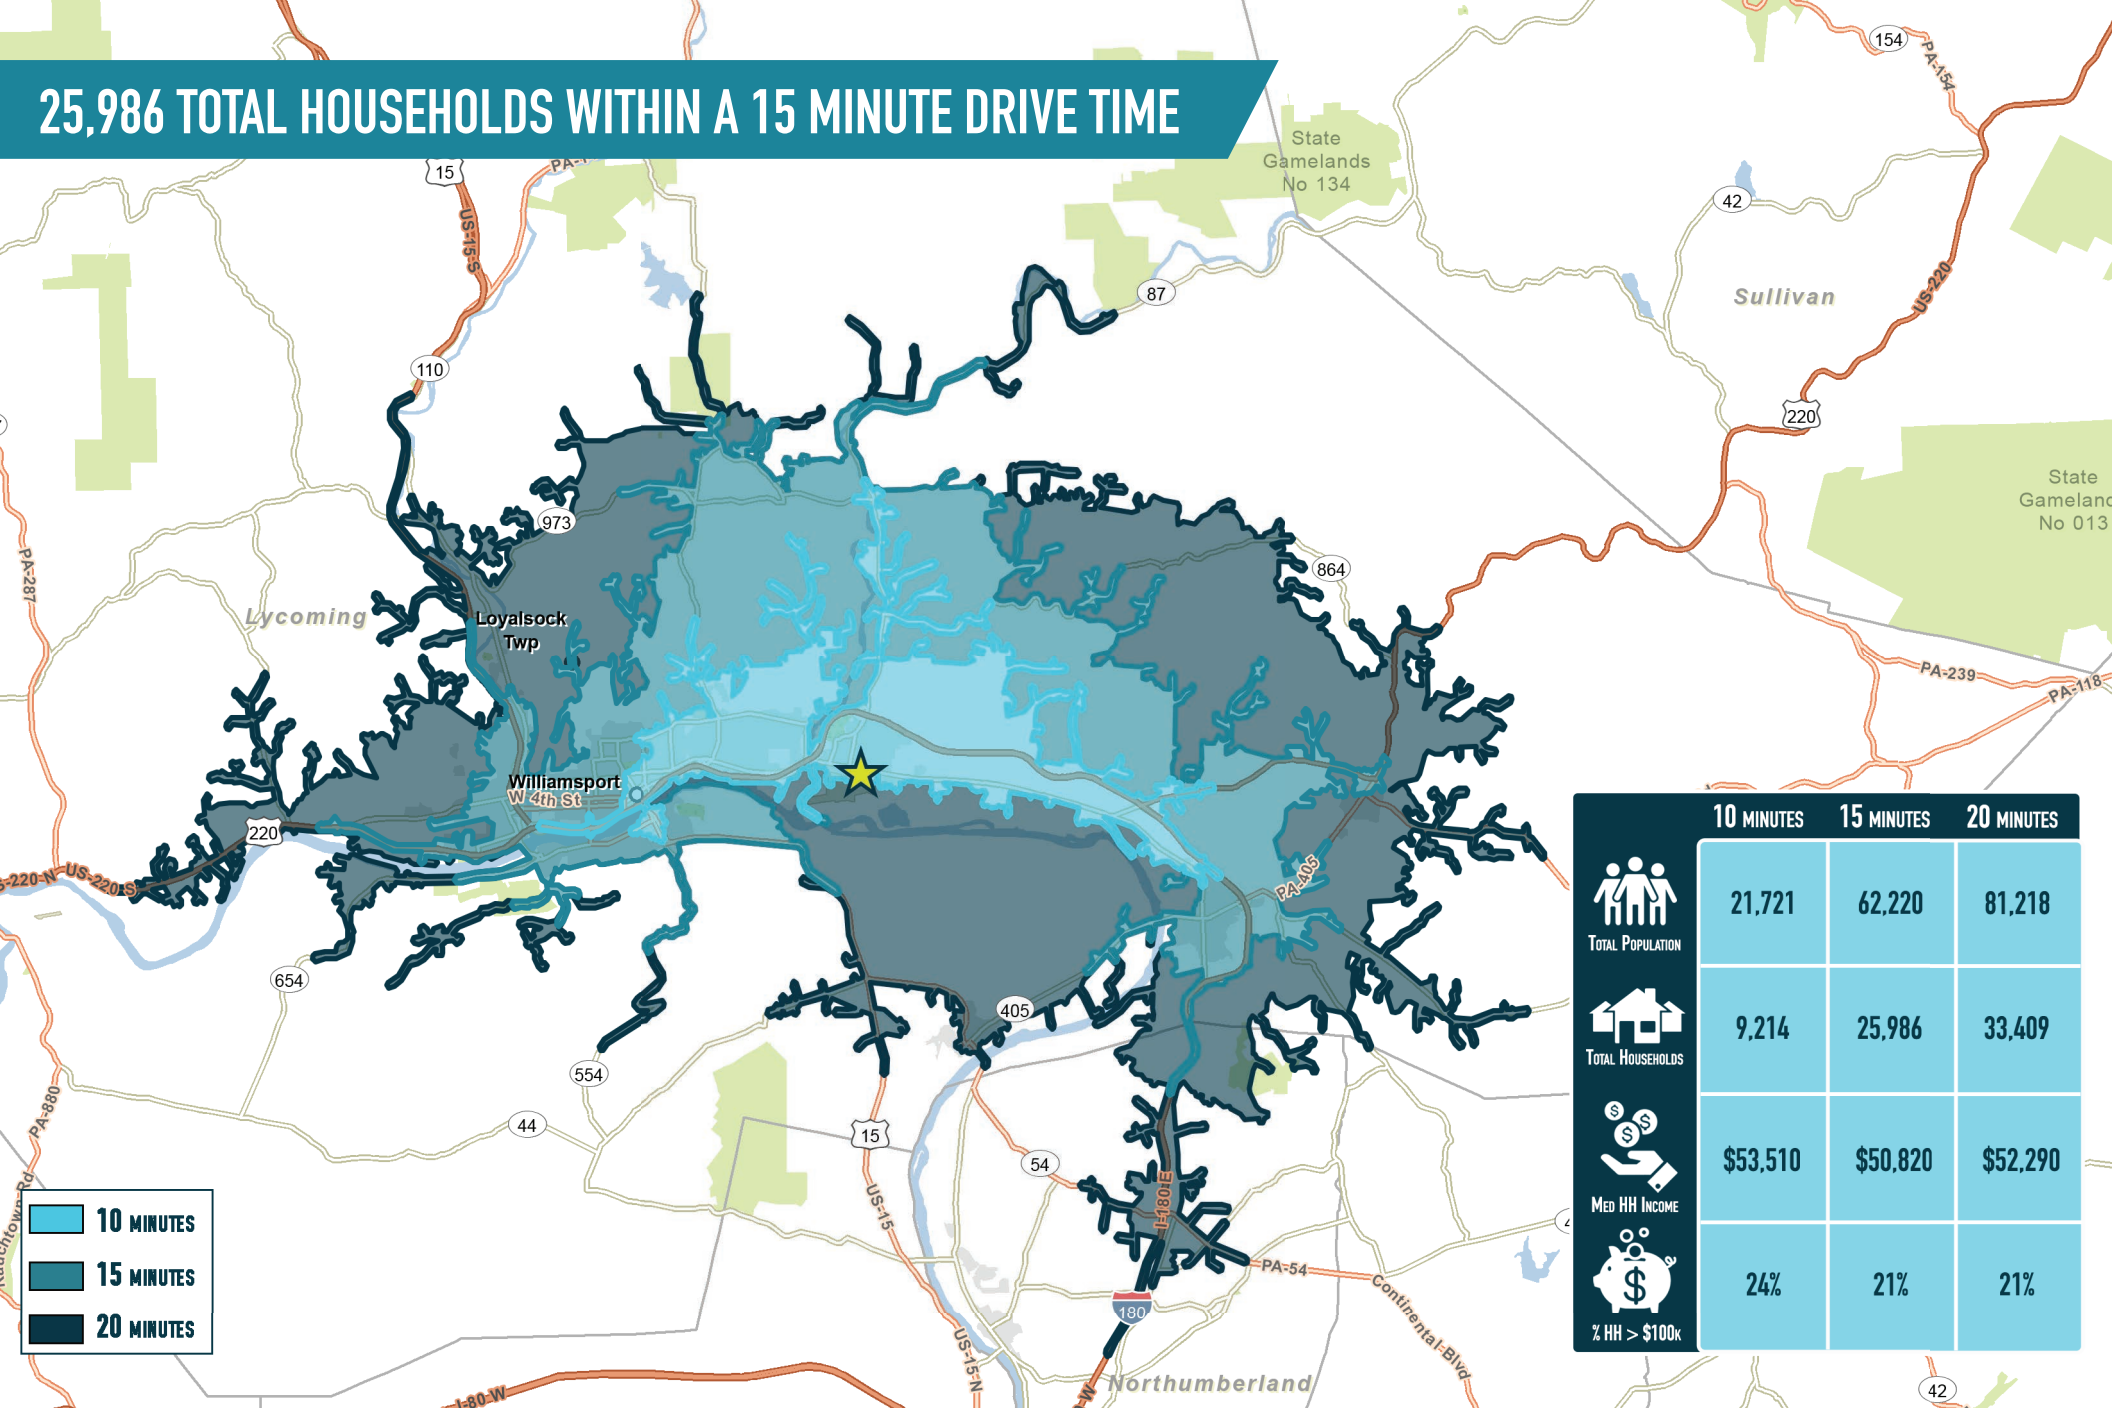

25,986 TOTAL HOUSEHOLDS WITHIN A 15 MINUTE DRIVE TIME

MONTOURSVILLE, PA
780 BROAD STREET

www.metrocommercial.com