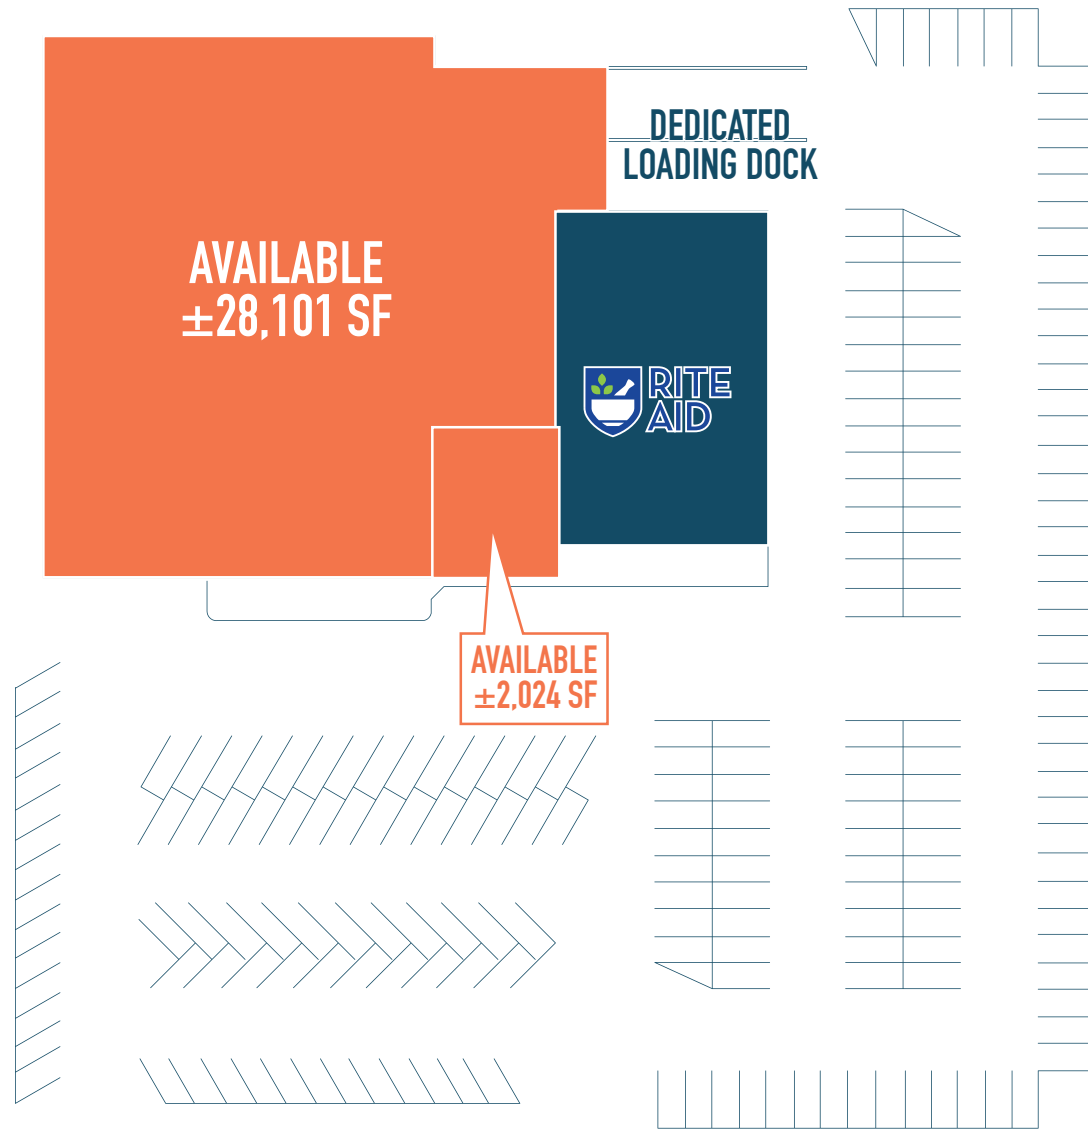

MONTOURSVILLE, PA
780 BROAD STREET

www.metrocommercial.com

±28,101 SF FORMER MEDICAL SPACE AVAILABLE FOR LEASE

The information and images contained herein are from sources deemed reliable. However, Metro Commercial Real Estate, Inc. makes no representation whatsoever as to their accuracy or authenticity. Images shown may be modified for illustrative purposes. Images may be out-of-date and not current. 6.17.22

MONTOURSVILLE, PA
780 BROAD STREET

www.metrocommercial.com

IDEAL FOR MEDICAL, OFFICE, OR INDUSTRIAL TENANT

DEDICATED
LOADING DOCK

AVAILABLE
±28,101 SF

AVAILABLE
±2,024 SF

BROAD STREET 10,000 VPD

The information and images contained herein are from sources deemed reliable. However, Metro Commercial Real Estate, Inc. makes no representation whatsoever as to their accuracy or authenticity. Images shown may be modified for illustrative purposes. Images may be out-of-date and not current. 10.10.22