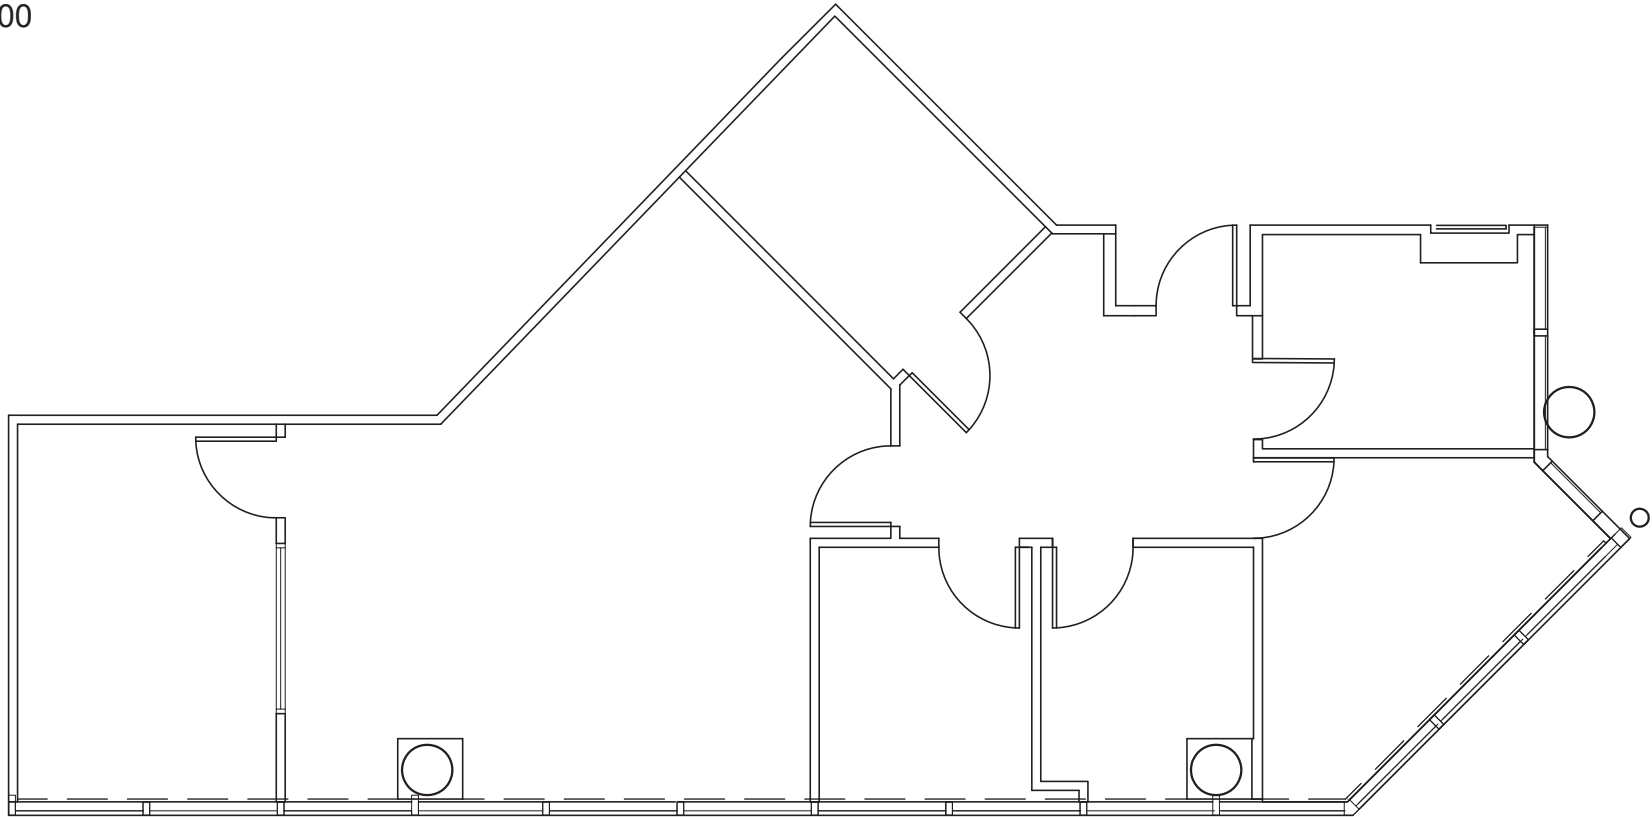

LakePointe One
at Tampa Bay Park
3109 West Dr. M.L. King Blvd.
Tampa, Florida 33607

Suite 121
1,430 SF

Laurie Alden
(813) 876-7000

Disclaimer: The above floor plan is not to scale.
The available space shown is believed to be correct but is subject to change.