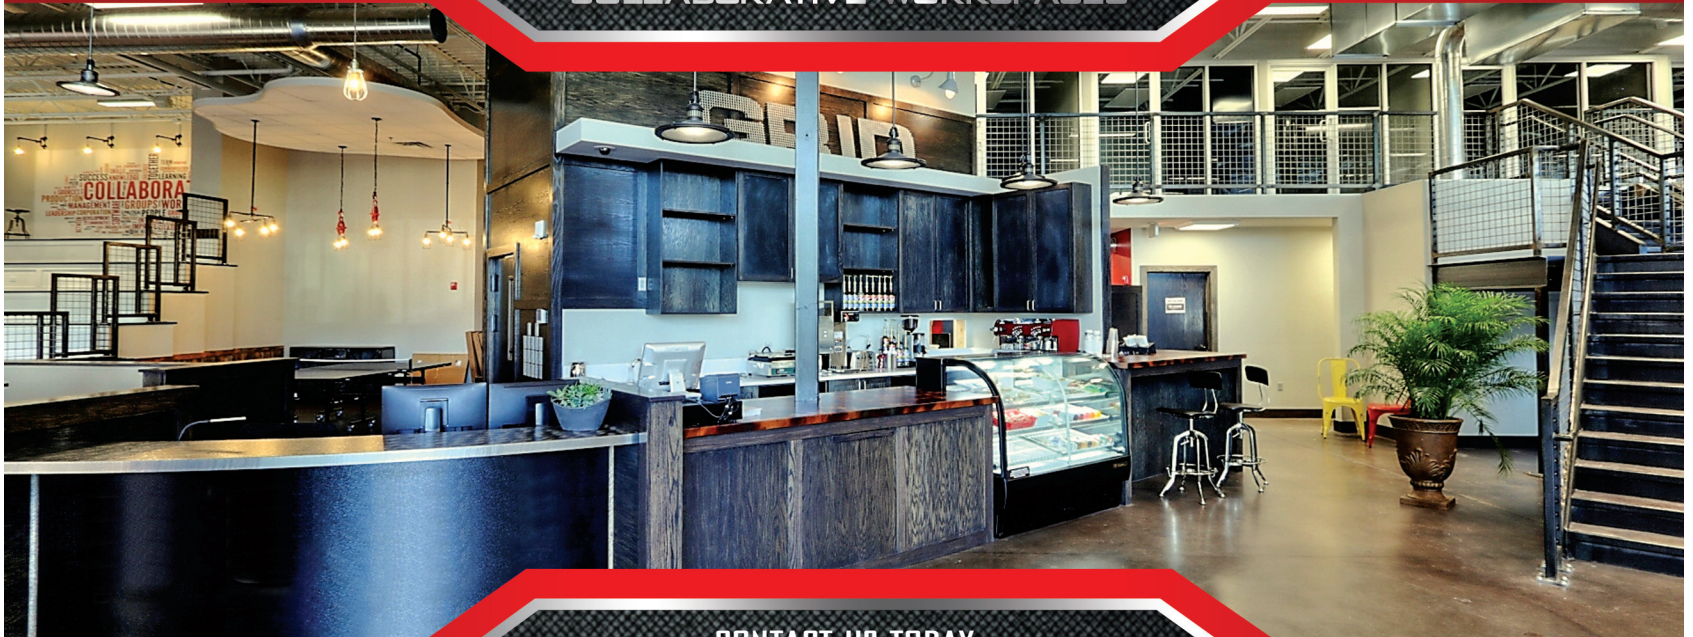

GRID

COLLABORATIVE WORKSPACES

CONTACT US TODAY

913-754-4743

JOIN OUR GROWING COMMUNITY AND INCREASE YOUR COMPANY'S PRODUCTIVITY

DISCOVER THE GRID COLLABORATIVE WORKSPACES DIFFERENCE

- 🔌 Private Furnished Office Space
- 🔌 Mail & Package Acceptance and Services
- 🔌 Fast & Secure High-Speed Internet with Wi-Fi
- 🔌 Business Support Services, Including On-Site Team
- 🔌 Fully Equipped Meeting and Event Space
- 🔌 Community Networking and Social Events
- 🔌 24/7 Access to Building and Open Collaborative Areas
- 🔌 Ample Parking
- 🔌 Community Café with Fully Stocked Coffee Bar

CONNECTATGRID.COM

12022 Blue Valley Pkwy | Overland Park, KS 66213

CONTACT US TODAY

913-754-4743

HOST YOUR CORPORATE OR SOCIAL EVENTS AT THE GRID

EVENT AND MEETING SPACES

Our event spaces are perfect for corporate and social events and is completely customizable to your event needs. Food and Beverage catering options available.

EVENT AND STADIUM STYLE SPACE

- Perfect for parties, company training and meetings, rehearsal dinners networking events and more
- One of a kind stadium seating
- 3 garage door style event spaces with access to outdoor patio
- Unique open concept with bar seating and café area

MEETING ROOMS

- Variety of sizes to accommodate 2-12
- Wi-Fi and digital screens
- Meeting room packages available
- Online reservations by the hour or the day

CONNECTATGRID.COM

12022 Blue Valley Pkwy | Overland Park, KS 66213