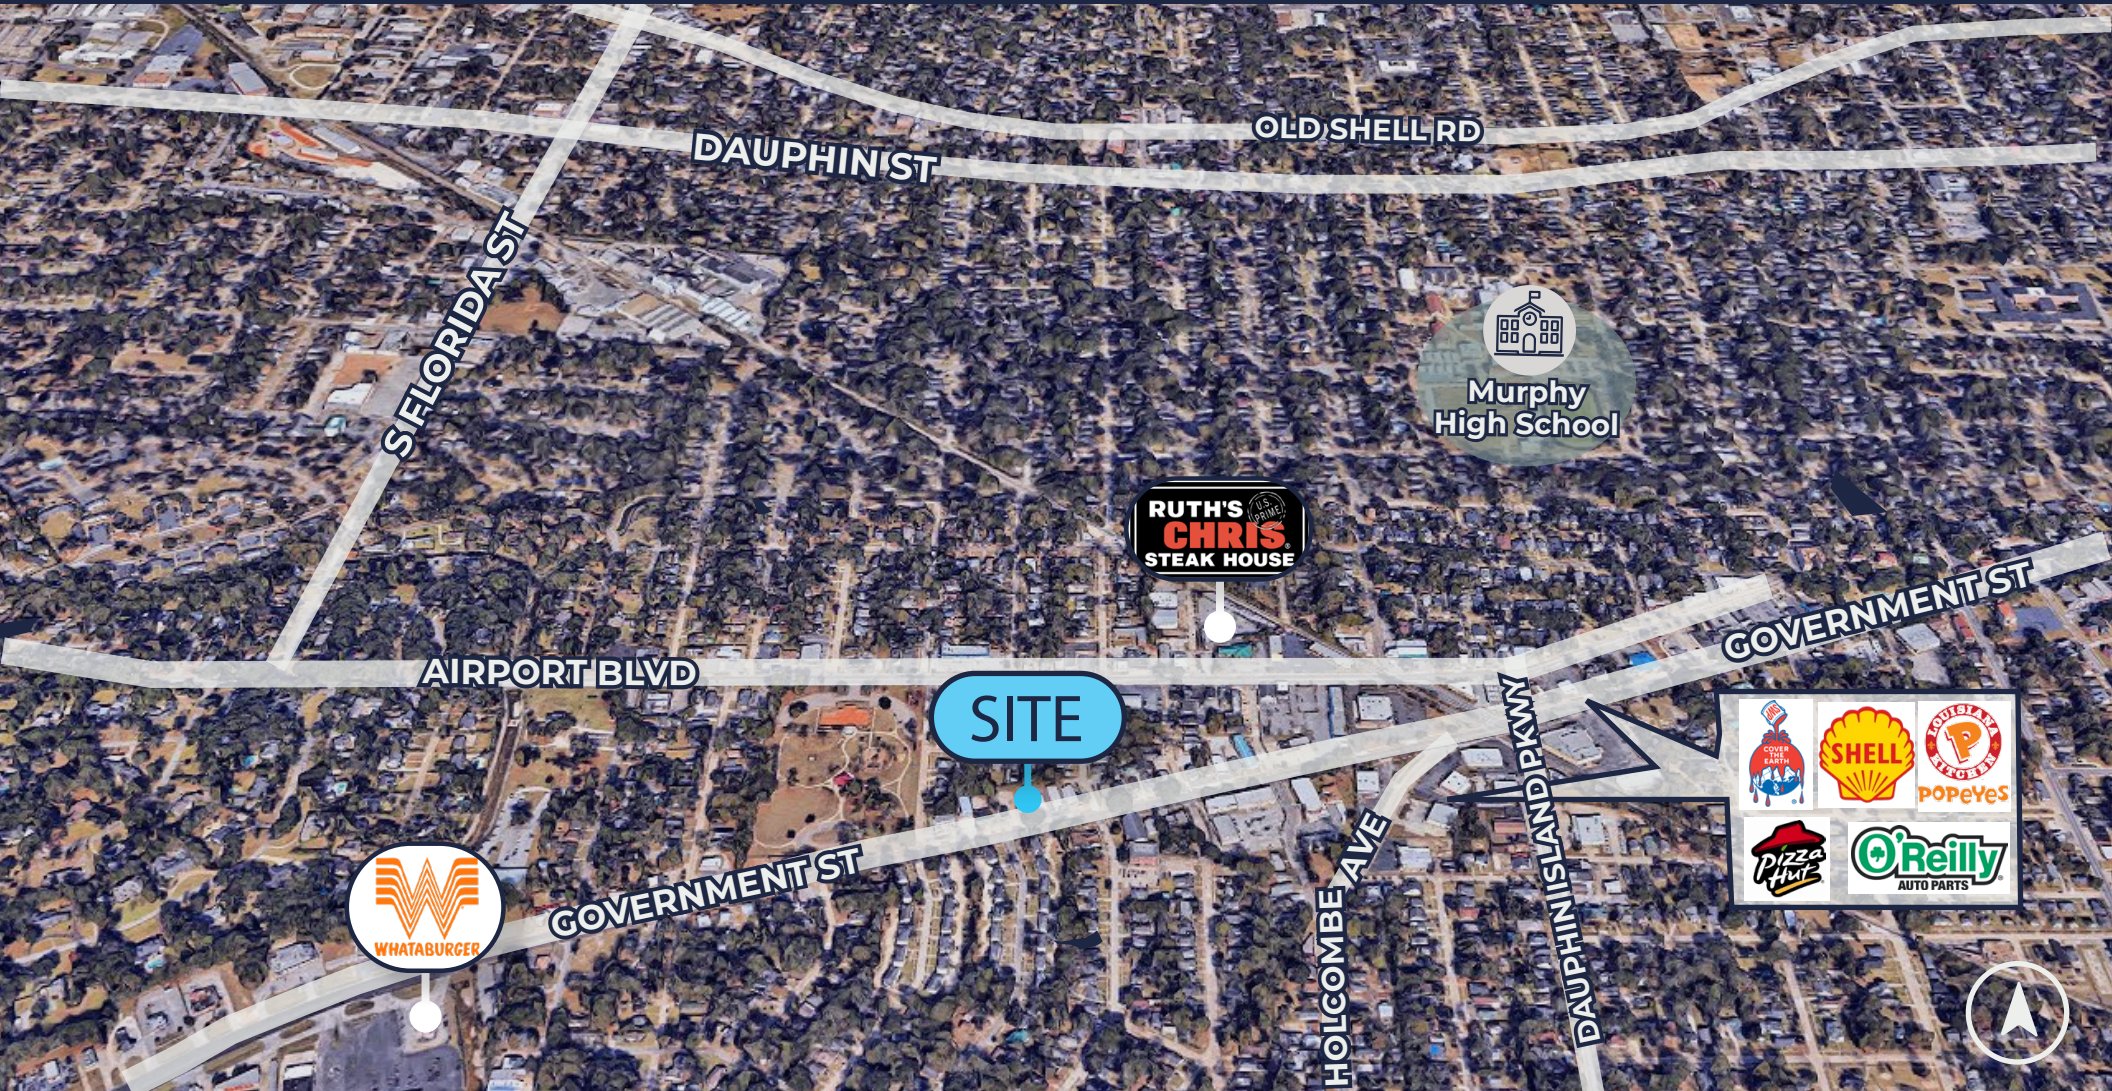

## LOCATION ADVANTAGES

### Conveniently Located

Located in the heart of Midtown Mobile on Government St. with easy access to Airport Blvd., I-10, I-165 & Dauphin St.

### Vibrant Corridor

Surrounded by various retail, restaurants, neighborhoods and other businesses.