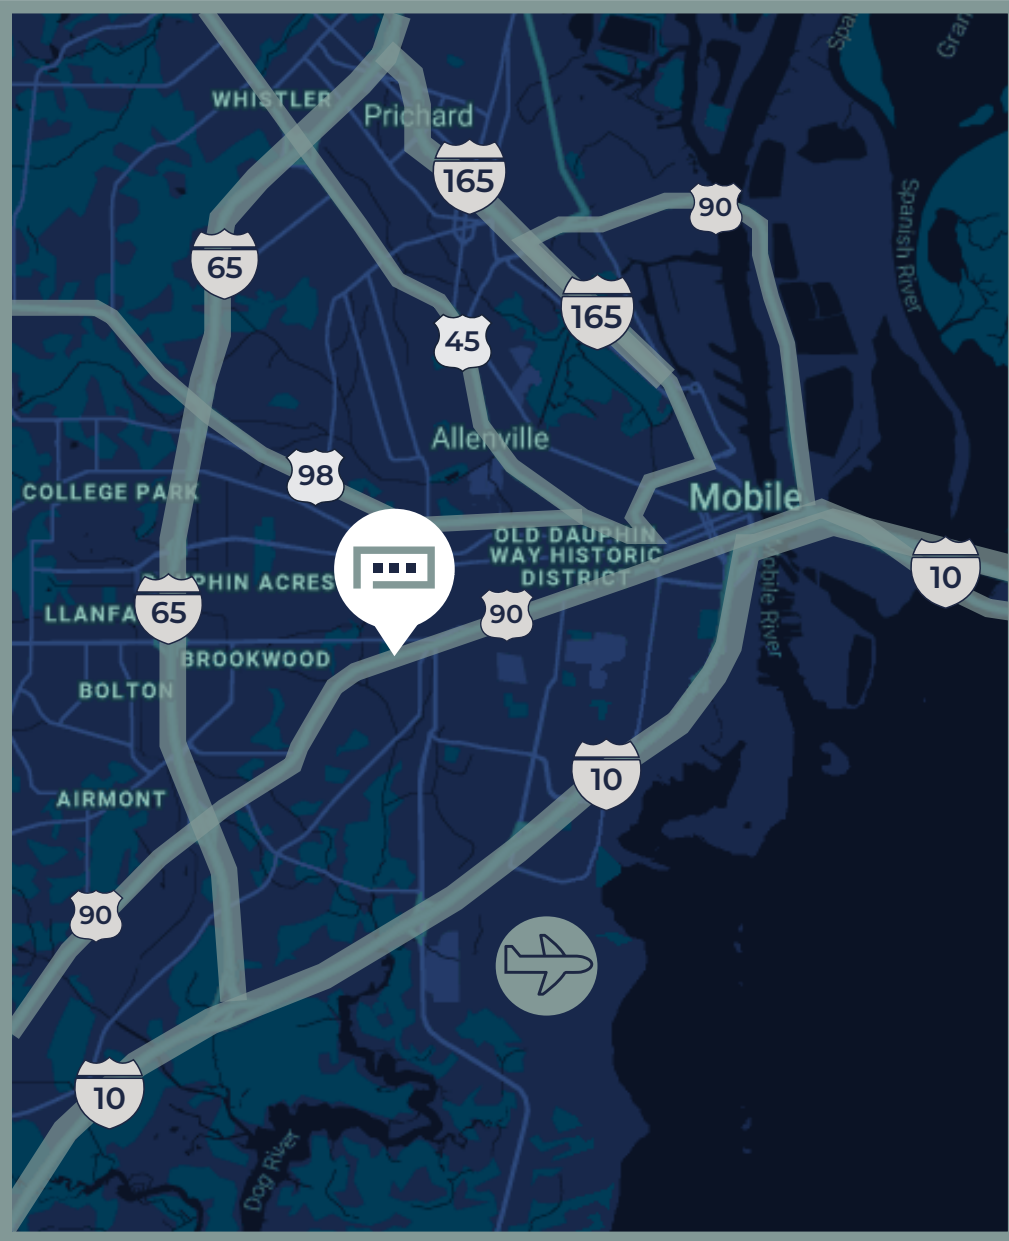

AVAILABLE

2206 Government Street | Mobile, AL

BUILDING SIZE

2,013± SF Street Front Retail, Restaurant or Excellent Development Site

LOT SIZE & FRONTAGE

0.93± AC with 58± Feet Frontage on Government Street

VISIBILITY

Excellent Visibility and Signage on Government Street

PARKING

Private Parking Available

ZONING

Zoned B-2: Neighborhood Business

PRICE

CALL FOR OFFERS

LEASE RATE: $1,500/month

LOCATION ADVANTAGES

Conveniently Located

Located in the heart of Midtown Mobile on Government St. with easy access to Airport Blvd., I-10, I-165 & Dauphin St.

Vibrant Corridor

Surrounded by various retail, restaurants, neighborhoods and other businesses.