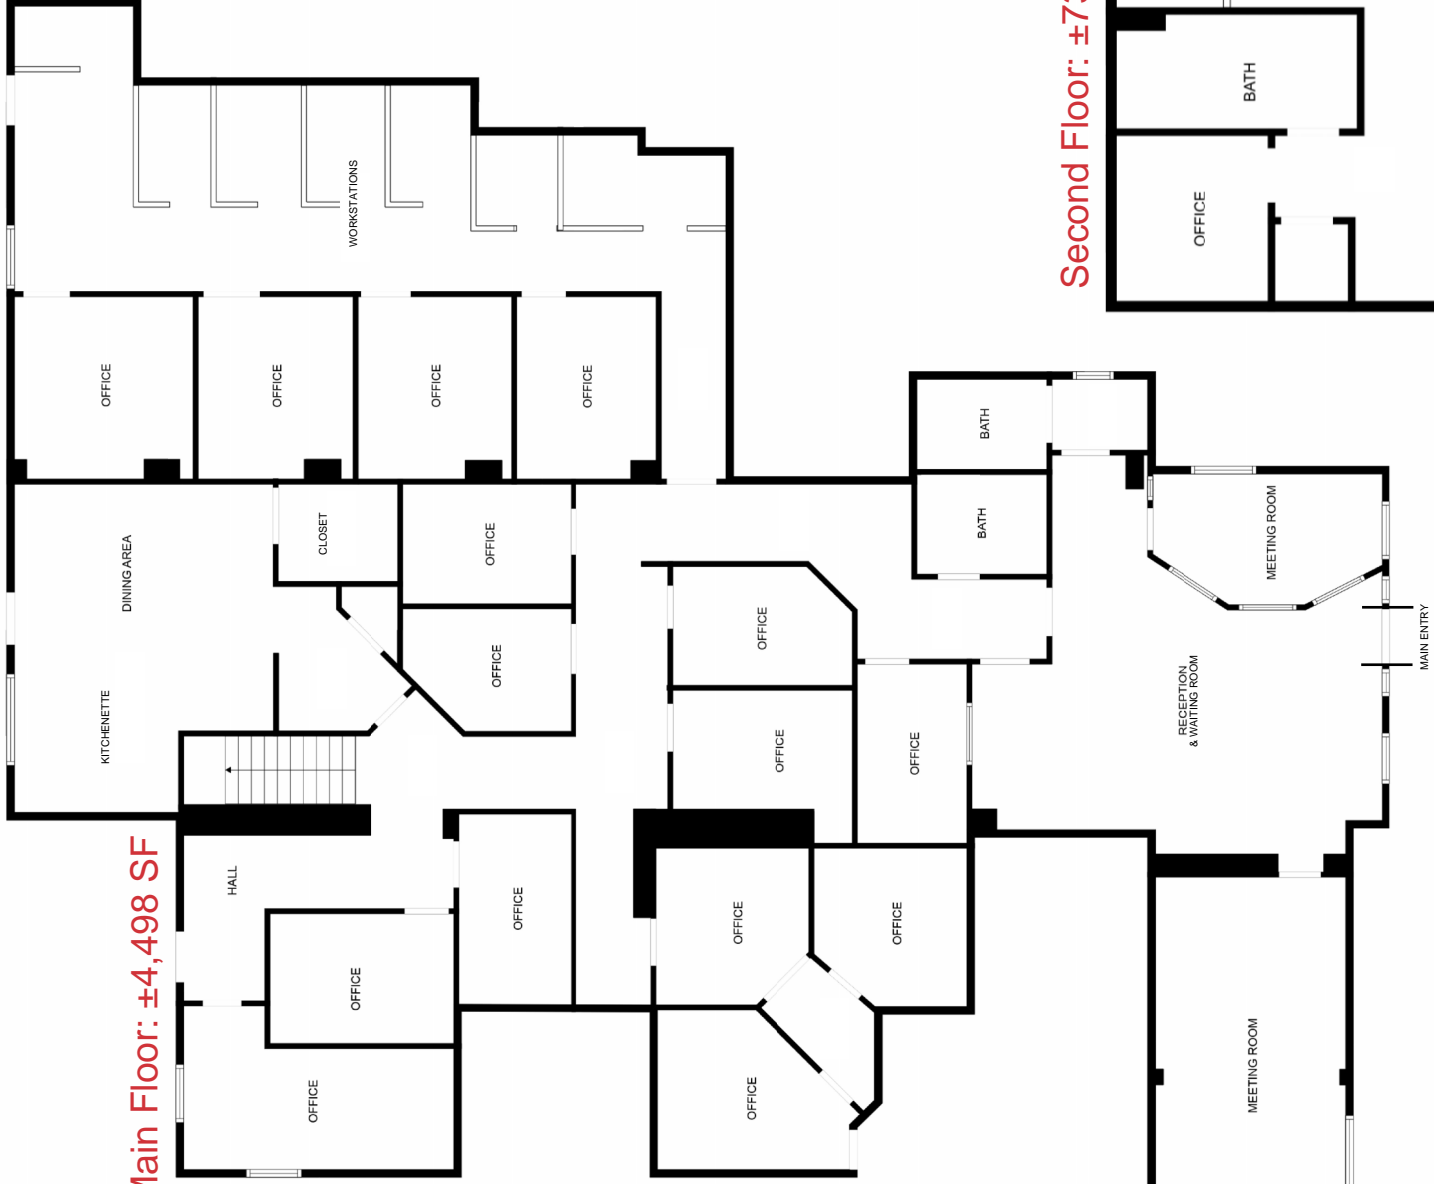

Available: ±5,231 SF

Main Floor: ±4,498 SF

Second Floor: ±733 SF