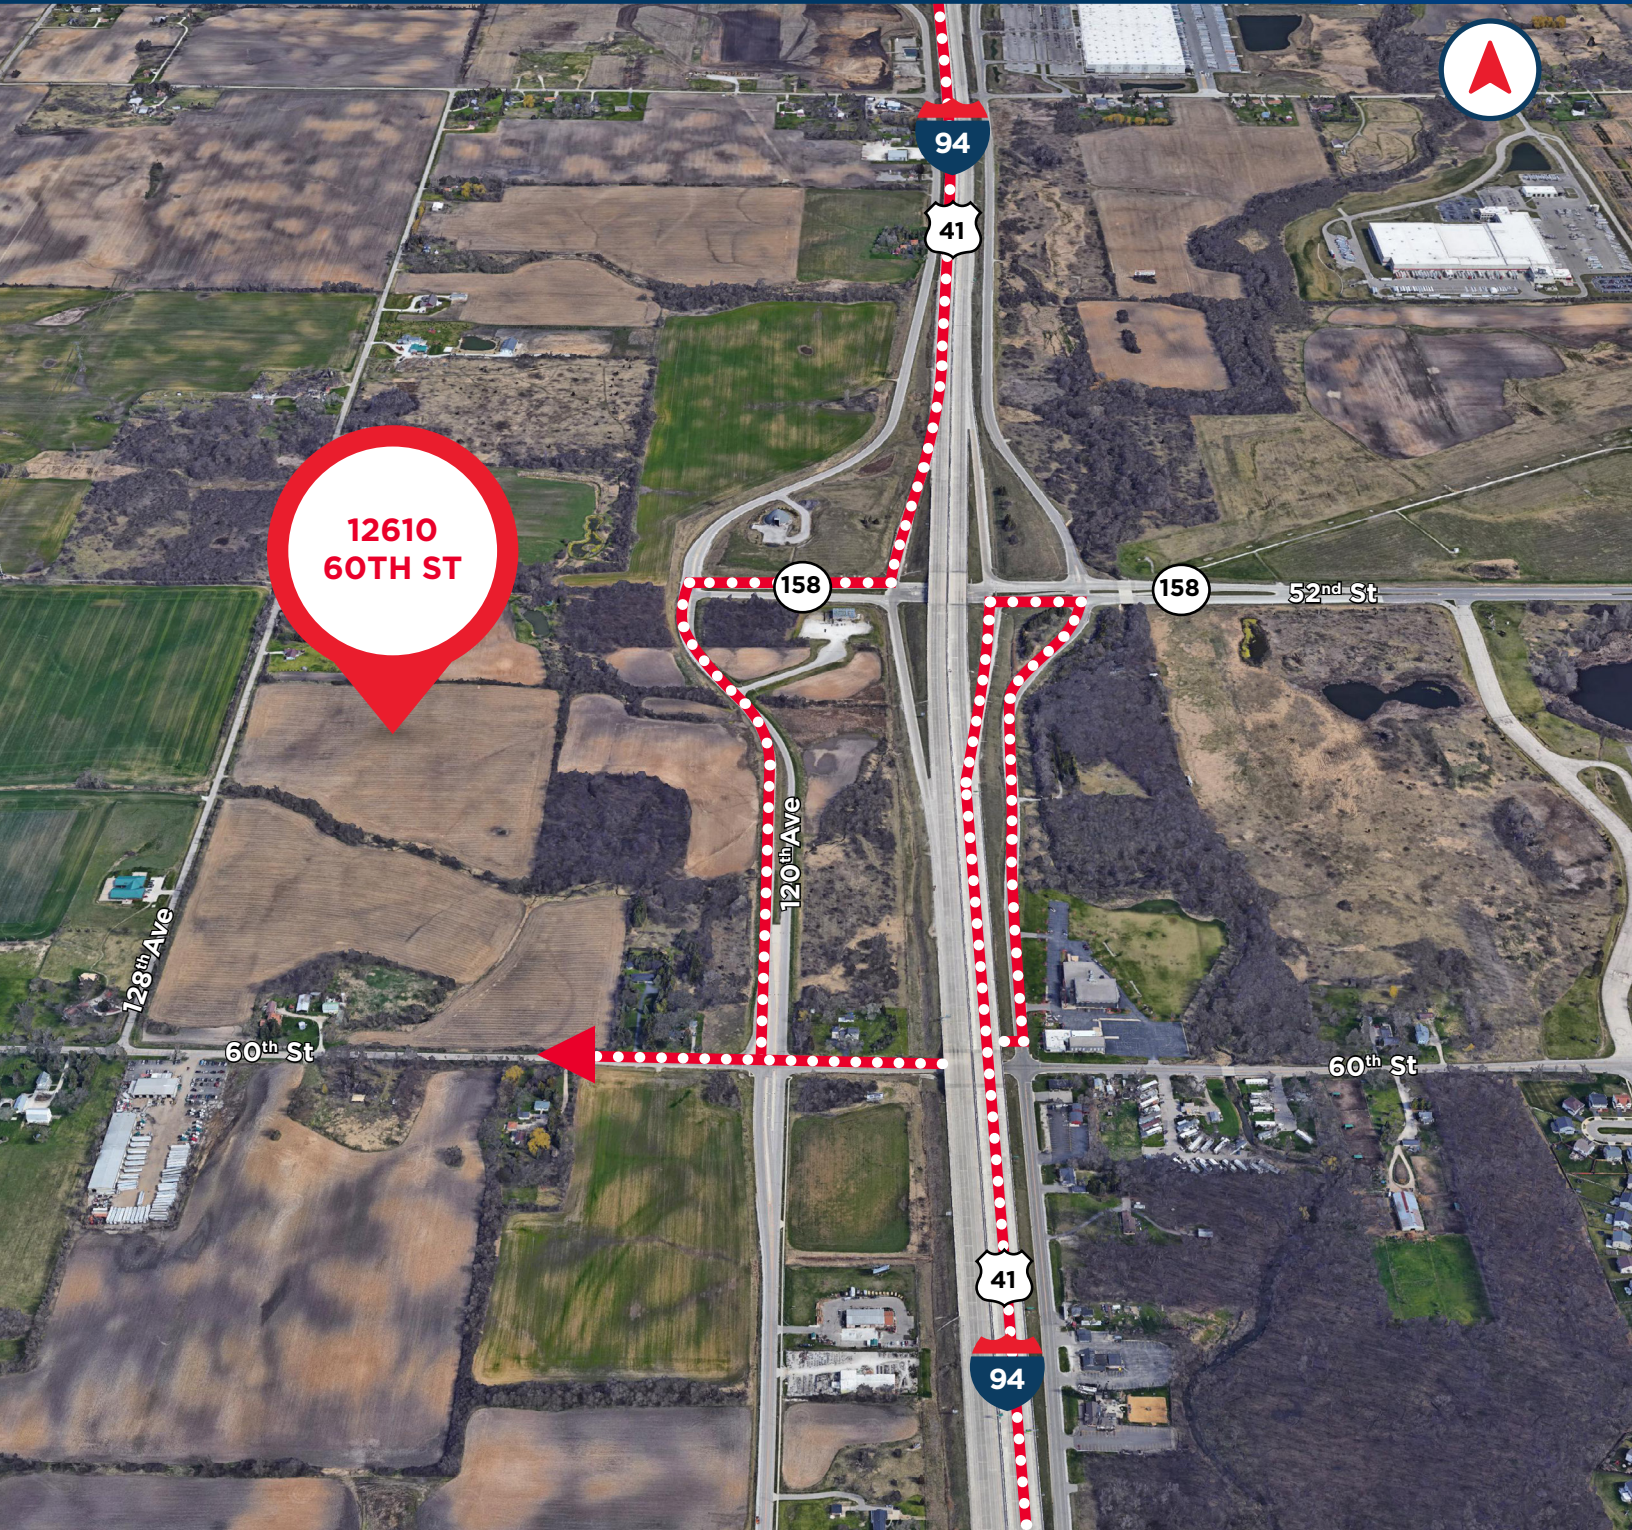

FOR SALE - 59.08 ACRES ARBET FARMS

Industrial Development Site

12610 60th St, Pleasant Prairie, WI

Eric Fischer
Managing Director
+1 847 720 1369
eric.fischer@cushwake.com

Brett Kroner
Executive Director
+1 847 720 1367
brett.kroner@cushwake.com

Keith Puritz
Executive Director
+1 847 720 1366
keith.puritz@cushwake.com