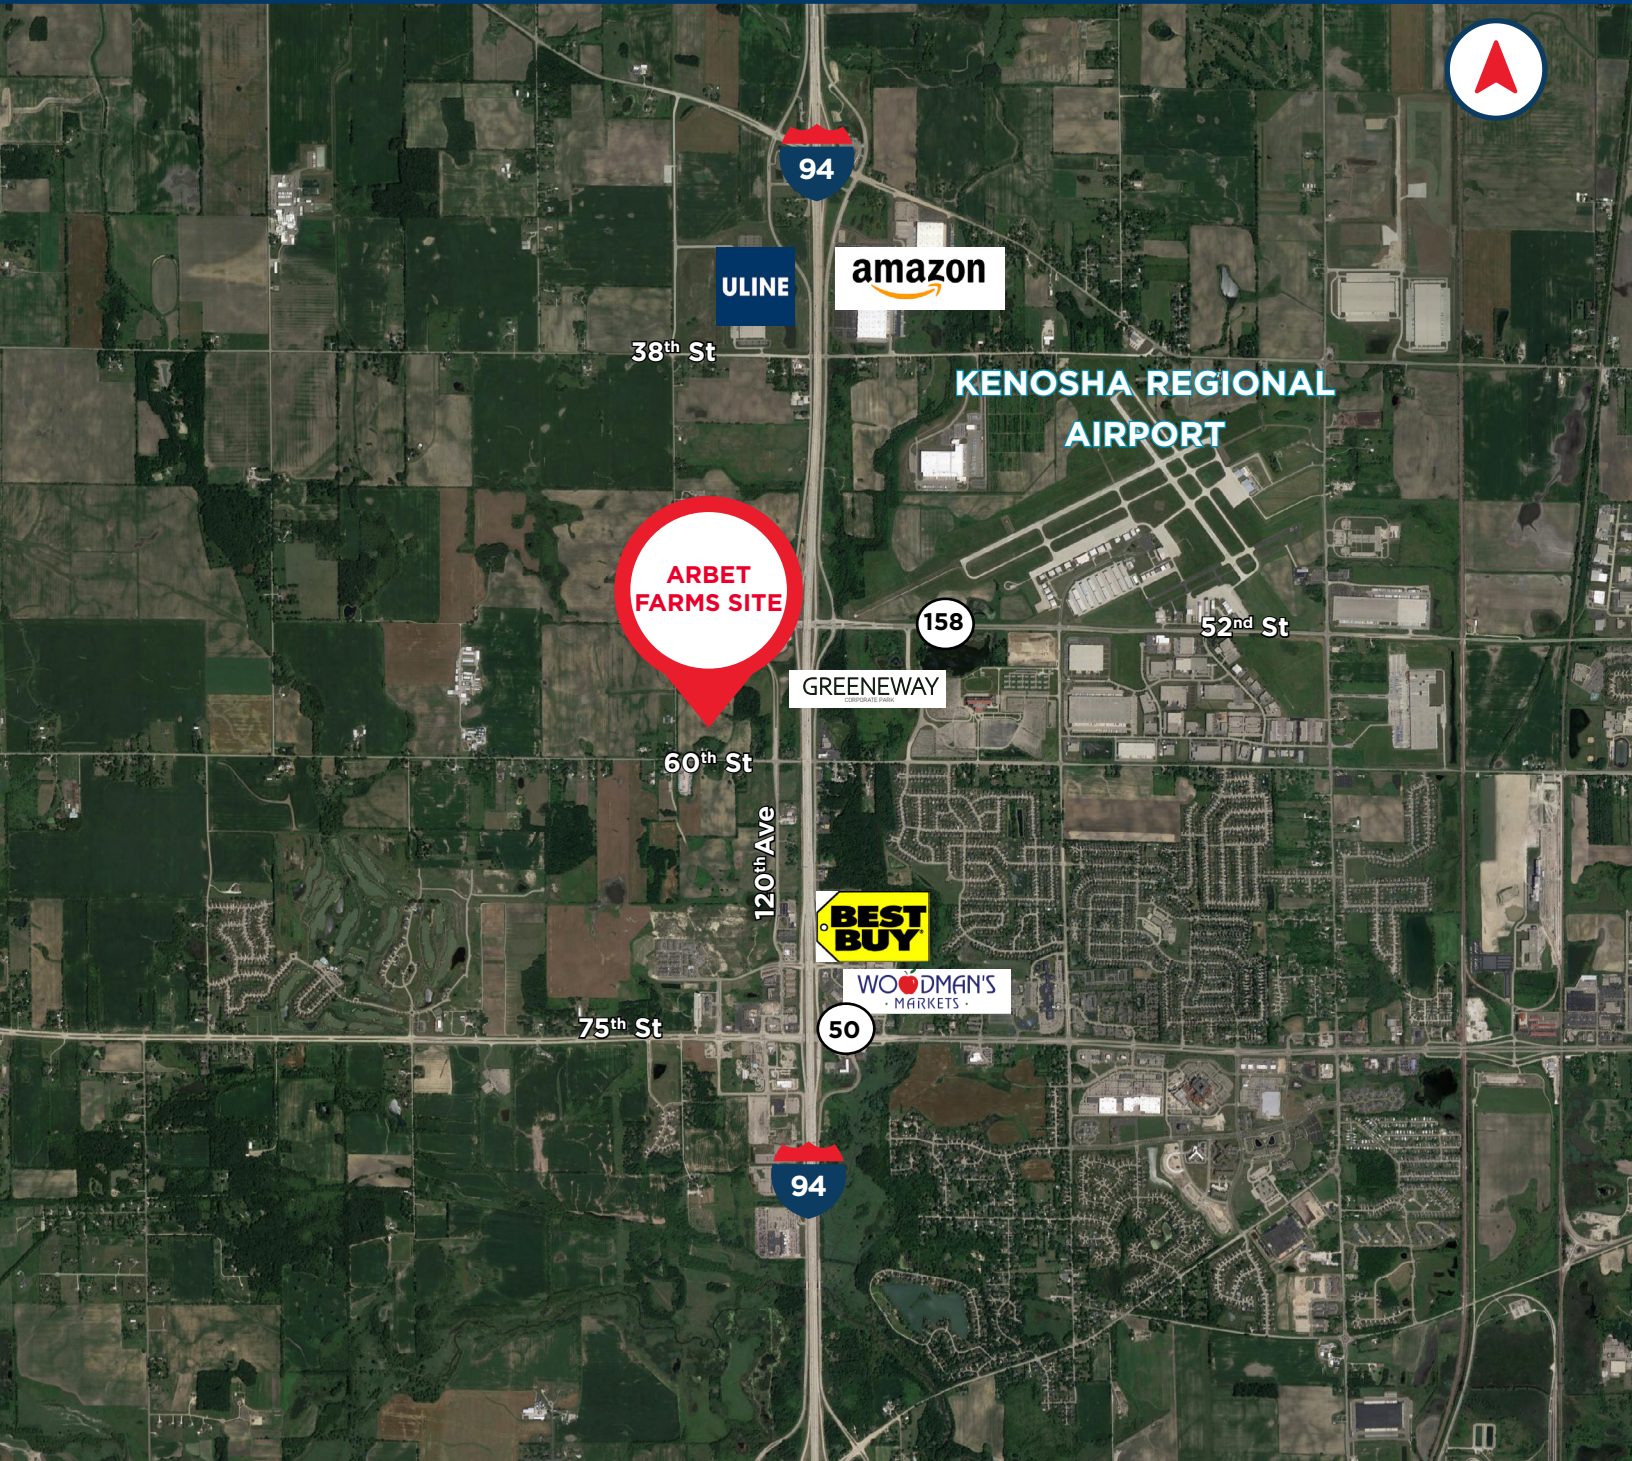

FOR SALE - 59.08 ACRES ARBET FARMS

Industrial Development Site

12610 60th St, Pleasant Prairie, WI

Eric Fischer
Managing Director
+1 847 720 1369
eric.fischer@cushwake.com

Brett Kroner
Executive Director
+1 847 720 1367
brett.kroner@cushwake.com

Keith Puritz
Executive Director
+1 847 720 1366
keith.puritz@cushwake.com