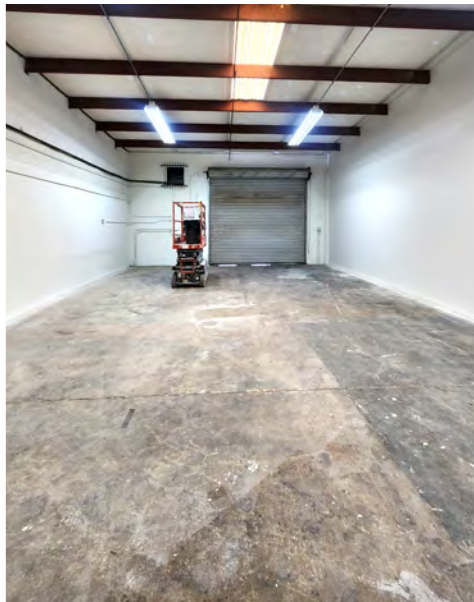

Tanya Tucker

Sales & Leasing

520.272.0012

tanya@citywidecre.com

2122 East Highland Avenue, Suite 225 • Phoenix, Arizona 85016 • 602.313.1000 • citywidecre.com