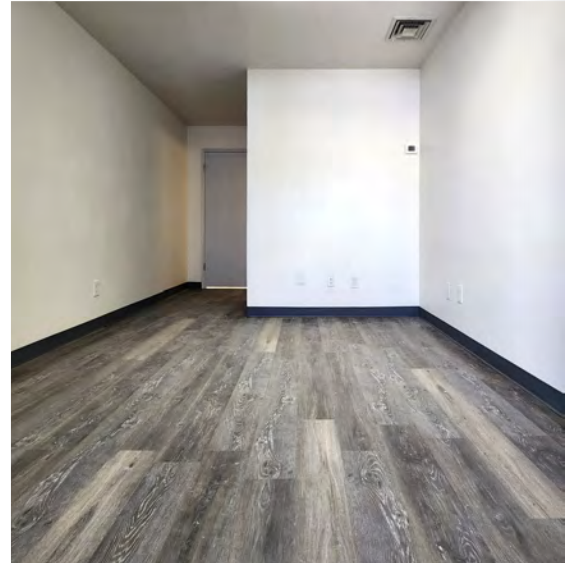

Tanya Tucker

Sales & Leasing

520.272.0012

tanya@citywidecre.com

2122 East Highland Avenue, Suite 225 • Phoenix, Arizona 85016 • 602.313.1000 • citywidecre.com