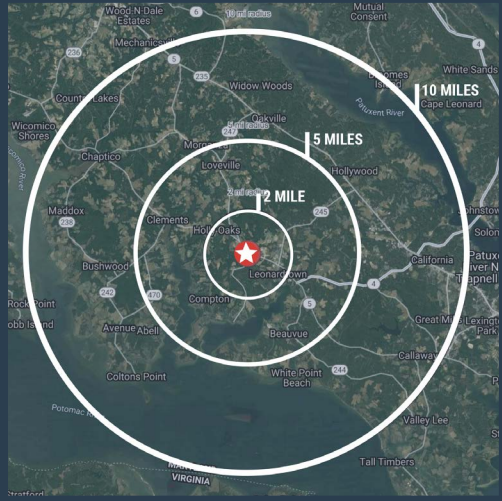

Email | jmarigliano@renaudconsulting.net

PLACER.AI DATA

- Leonardtown Centre ranked at the 51% percentile for most-visited shopping centers in MD
- Top performing Food Lion in MD and nationwide

- Neighborhood shopping center anchored by Food Lion, Walgreens, and Family Dollar.
- This Food Lion ranks in the upper echelon in terms of visits for their entire Maryland portfolio of stores.
- Location is ideal for retailer offering local neighborhood amenities.
- Adjacent to The Shops at Breton Bay which is anchored by McKay's grocery store.

DEMOGRAPHICS

POPULATION AVG. INCOME DAYTIME EMP

10 miles 5 miles 2 miles	5,440	\$115,986	5,233
	15,933	\$124,303	3,897
	65,677	\$114,417	4,846

JOIN THESE RETAILERS: **FOOD LION** **FAMILY DOLLAR** *Walgreens*

Location Map

Radius Map

Trade Area - Home Location

Unique # of Visits | Showing Home | At least 1 visit | Feb 1, 2021 - Jul 31, 2021
Data provided by Placer Labs Inc. (www.placer.ai)

Competitive Map

RENAUD
CONSULTING
COMMERCIAL REAL ESTATE

In The Area

NEARBY RETAILERS

- Papa Johns
- ACE Hardware
- Panda Express
- Cafe Rio
- Harris Teeter
- Lowe's
- Giant
- Best Buy
- Petco
- Ross
- Belk
- Bed Bath & Beyond
- Ulta
- Dollar Tree
- Mission BBQ
- Home Goods
- Weis