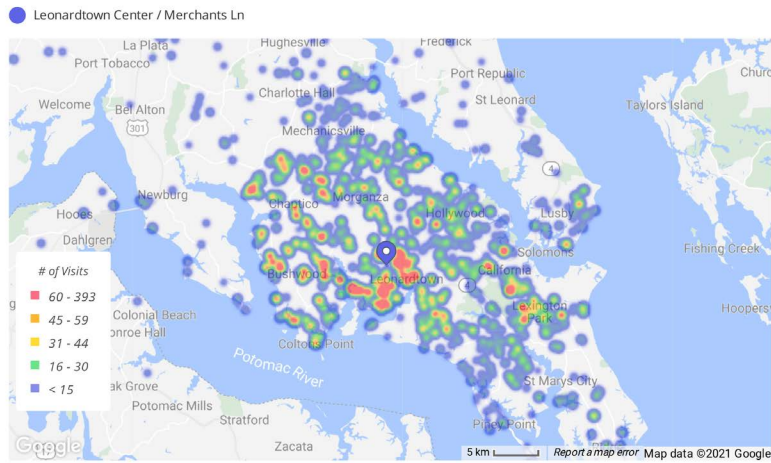

Email | jmarigliano@renaudconsulting.net

PLACER.AI DATA

- Leonardtown Centre ranked at the 51% percentile for most-visited shopping centers in MD
- Top performing Food Lion in MD and nationwide

- Neighborhood shopping center anchored by Food Lion, Walgreens, and Family Dollar.
- This Food Lion ranks in the upper echelon in terms of visits for their entire Maryland portfolio of stores.
- Location is ideal for retailer offering local neighborhood amenities.
- Adjacent to The Shops at Breton Bay which is anchored by McKay's grocery store.

[Click For Street View](#)

Phone: 703-404-2346 | 8605 Westwood Center Drive • Suite 410 • Vienna, Virginia 22182 | renaudconsulting.net

RENAUD
CONSULTING
 COMMERCIAL REAL ESTATE

Leasing Plan

Tenants

Unit	Tenant	SF
1	Subway	1,250
2	SportClips	1,166
3	Happy Dragon Chinese Restaurant	2,800
4	Available	1,600
5	Cleanspin Laundry	1,600
6	Crabknockers Seafood Market	1,080
7	Leonardtwn Centre Liquors, Inc.	1,260
8	Hallmark	3,200
9	Leonardtwn Cigars	3,200
10	Luxe Nails Spa	1,600
11	Optimal Vapor	1,600
12	Salon D Family Hair	1,200
13	Walgreens	6,720
14	Food Lion	33,000
15	Family Dollar	8,000
16	Cedar Point FCU	5,000
17	Pad Opportunity With Drive Thru	2,500
Total		76,776

Location Map

Radius Map

Trade Area - Home Location

Unique # of Visits | Showing Home | At least 1 visit | Feb 1, 2021 - Jul 31, 2021
Data provided by Placer Labs Inc. (www.placer.ai)

Competitive Map

RENAUD
CONSULTING
COMMERCIAL REAL ESTATE

In The Area

NEARBY RETAILERS

- Papa Johns
- ACE Hardware
- Panda Express
- Cafe Rio
- Harris Teeter
- Lowe's
- Giant
- Best Buy
- Petco
- Ross
- Belk
- Bed Bath & Beyond
- Ulta
- Dollar Tree
- Mission BBQ
- Home Goods
- Weis