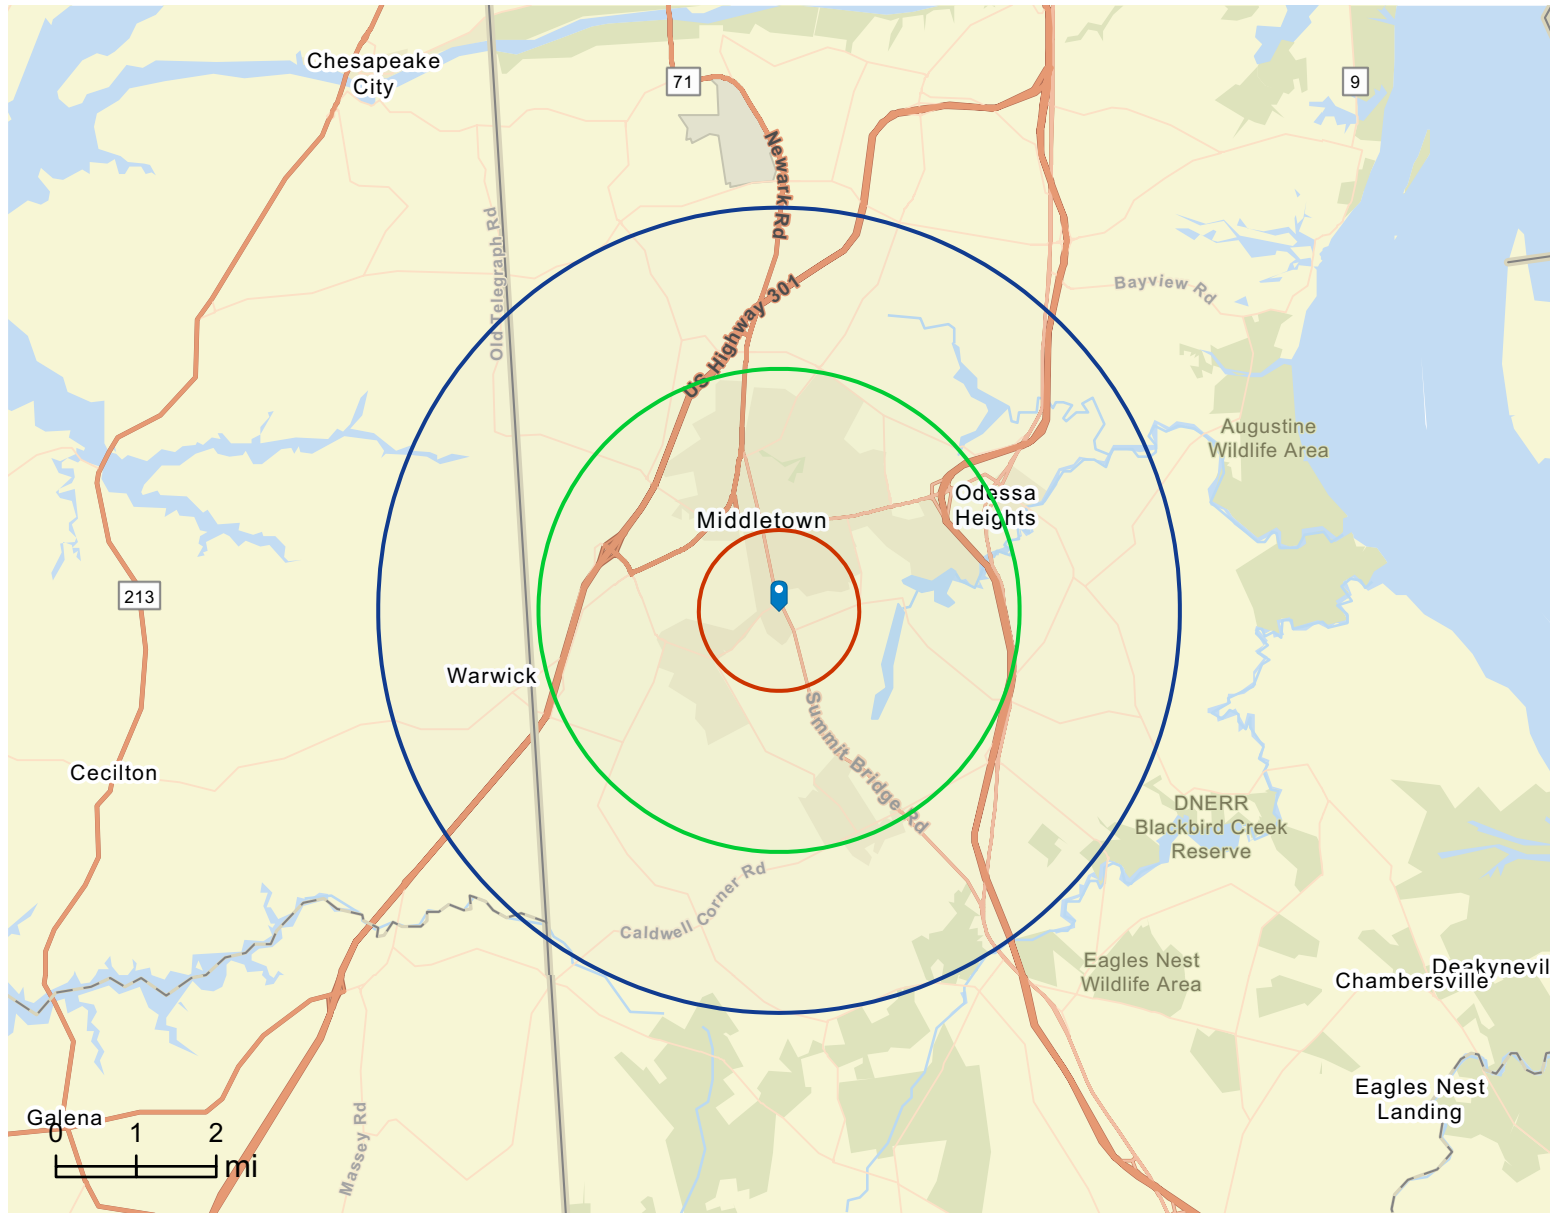

Site Details Map

5350 Summit Bridge Rd, Middletown, Delaware, 19709

Rings: 1, 3, 5 mile radii

This site is located in:

City: ---

County: New Castle County

State: Delaware

ZIP Code: 19709

Census Tract: 10003016806

Census Block Group: 100030168061

CBSA: Philadelphia-Camden-Wilmington, PA-NJ-DE-MD Metropolitan Statistical Area