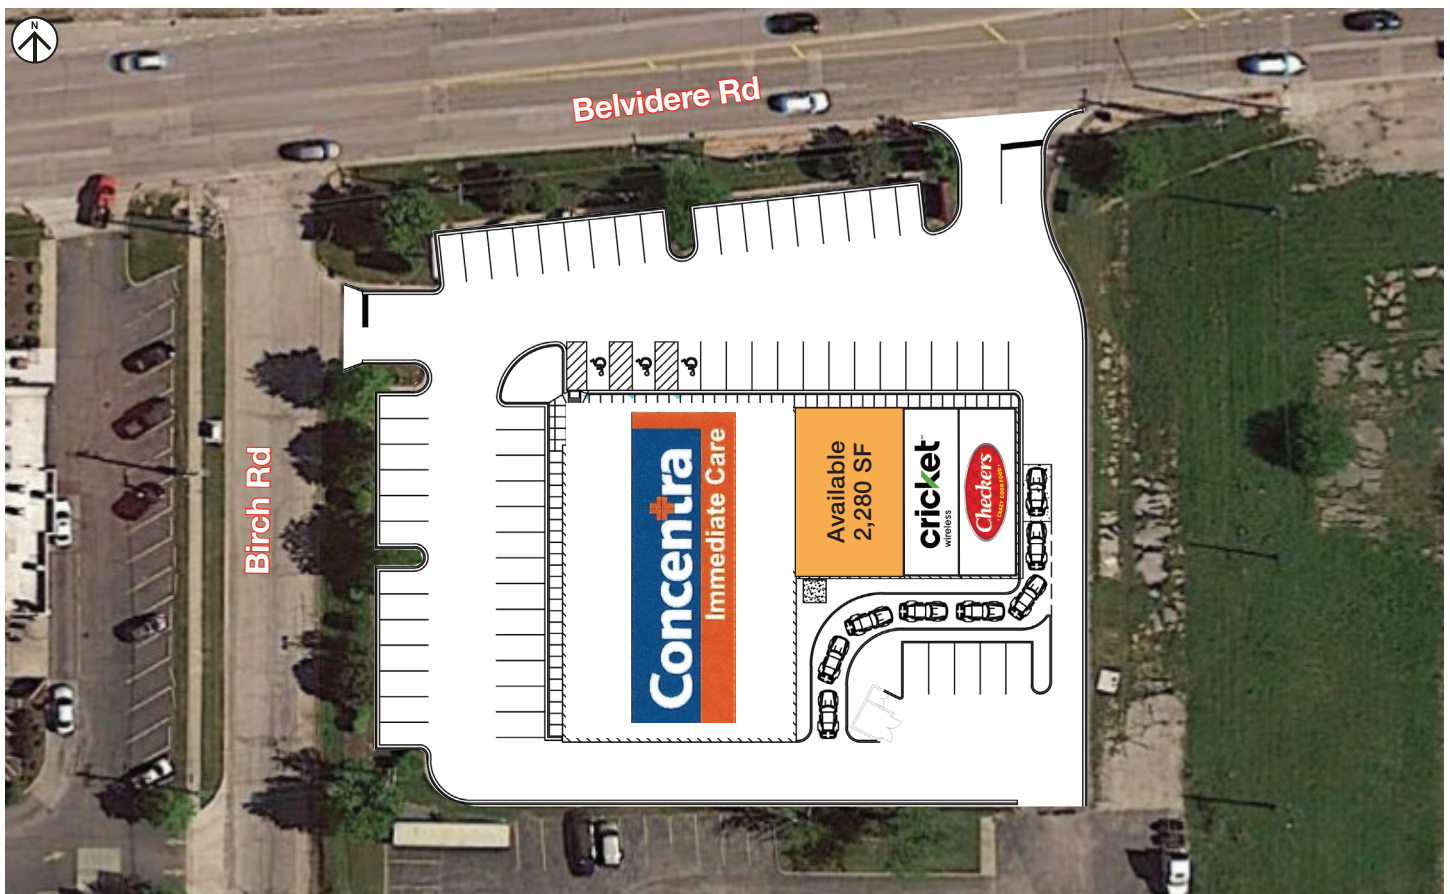

Site Plan

Monument Signage

Property Photo

Demographic Data

	1 Mile Radius	3 Mile Radius	5 Mile Radius
Population	10,462	101,588	170,094
Daytime Population	15,141	136,375	214,852
Average Household Income	\$59,997	\$66,782	\$83,376