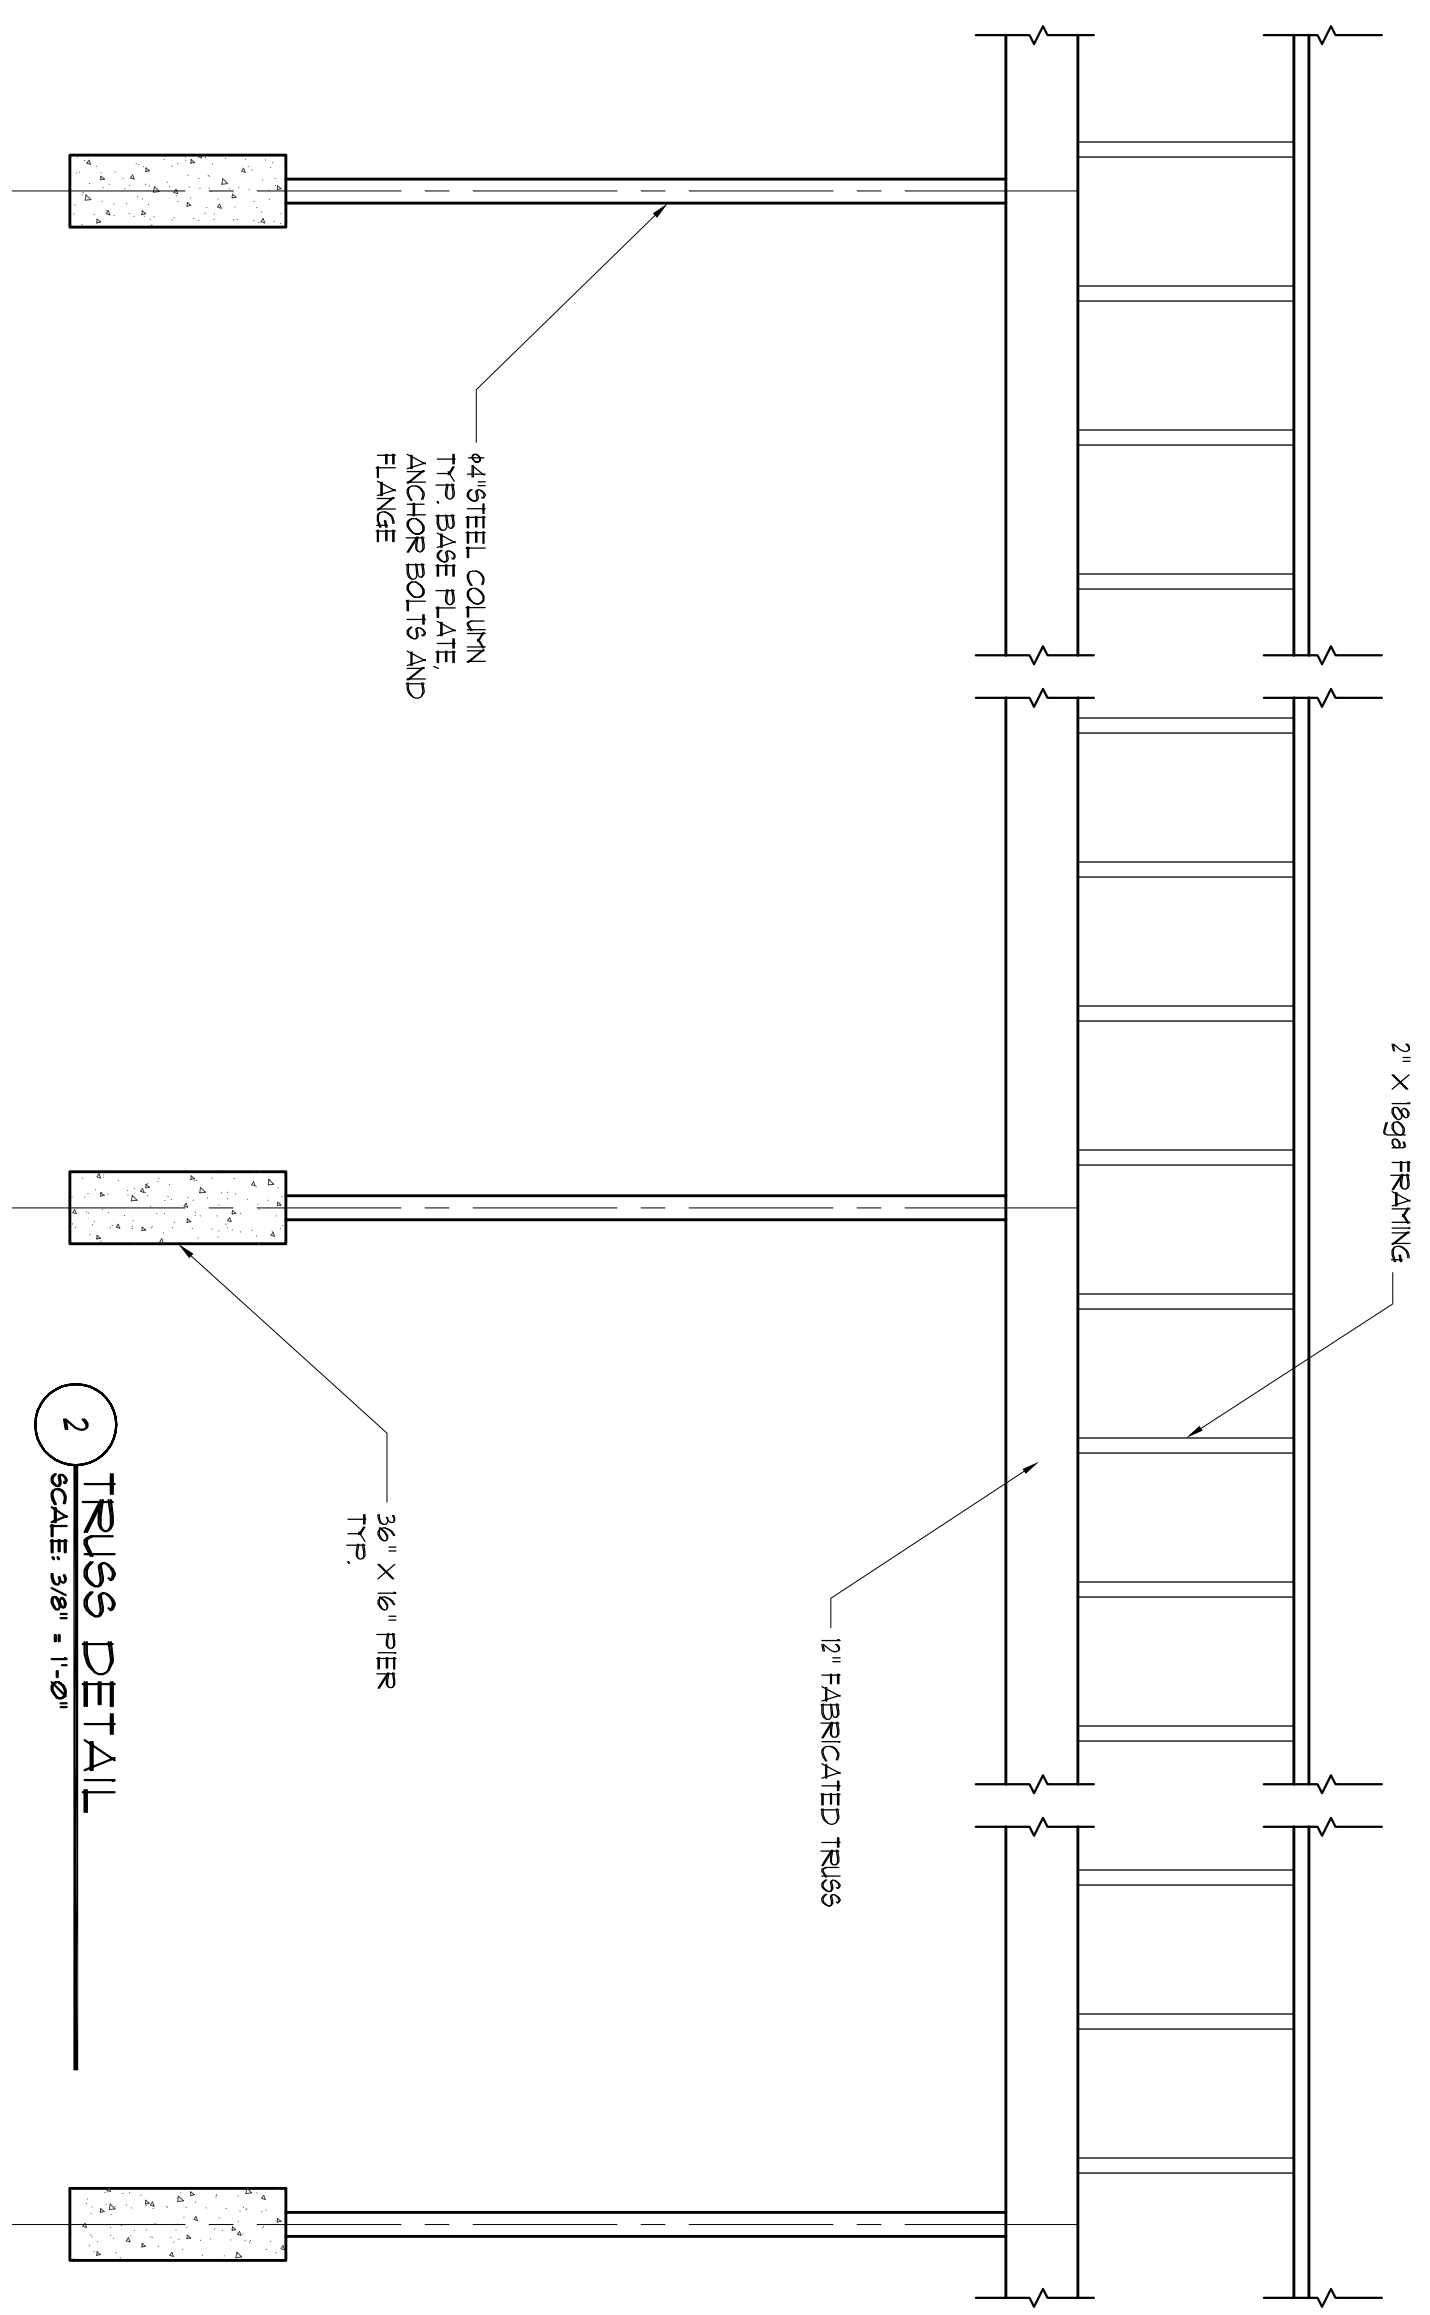

MARKET SQUARE PLAZA  
 643 N MORELY ST  
 MOBERLY, MO 65210

1 COLUMN DETAIL  
 SCALE: 3/4" = 1'-0"

2 TRUSS DETAIL  
 SCALE: 3/8" = 1'-0"

**CUSTOM ALTERNATIVES, INC.**

Innovative Construction Concepts  
 9421 Dielman Rock Island Industrial Drive  
 Olivette, MO 63132

Facade Improvements for:  
**Market Square Plaza**

643 N Morely St  
 Moberly, MO 65270

DATE: 11/04/2019  
 DRAWN BY: PLH  
 CHECK BY:

REV.	DATE	DESCRIPTION

CA-1