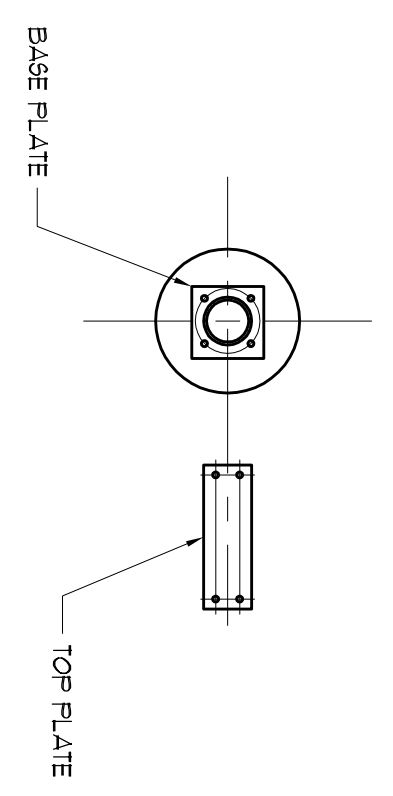

MARKET SQUARE PLAZA  
 643 N MORELY ST  
 MOBERLY, MO 65210

1 COLUMN DETAIL  
 SCALE: 3/4" = 1'-0"

2 TRUSS DETAIL  
 SCALE: 3/8" = 1'-0"

**CUSTOM ALTERNATIVES, INC.**

Innovative Construction Concepts  
 9421 Dielman Rock Island Industrial Drive  
 Olivette, MO 63132

Facade Improvements for:  
**Market Square Plaza**

643 N Morely St  
 Moberly, MO 65270

DATE: 11/04/2019  
 DRAWN BY: PLH  
 CHECK BY:

REV.	DATE	DESCRIPTION

CA-1