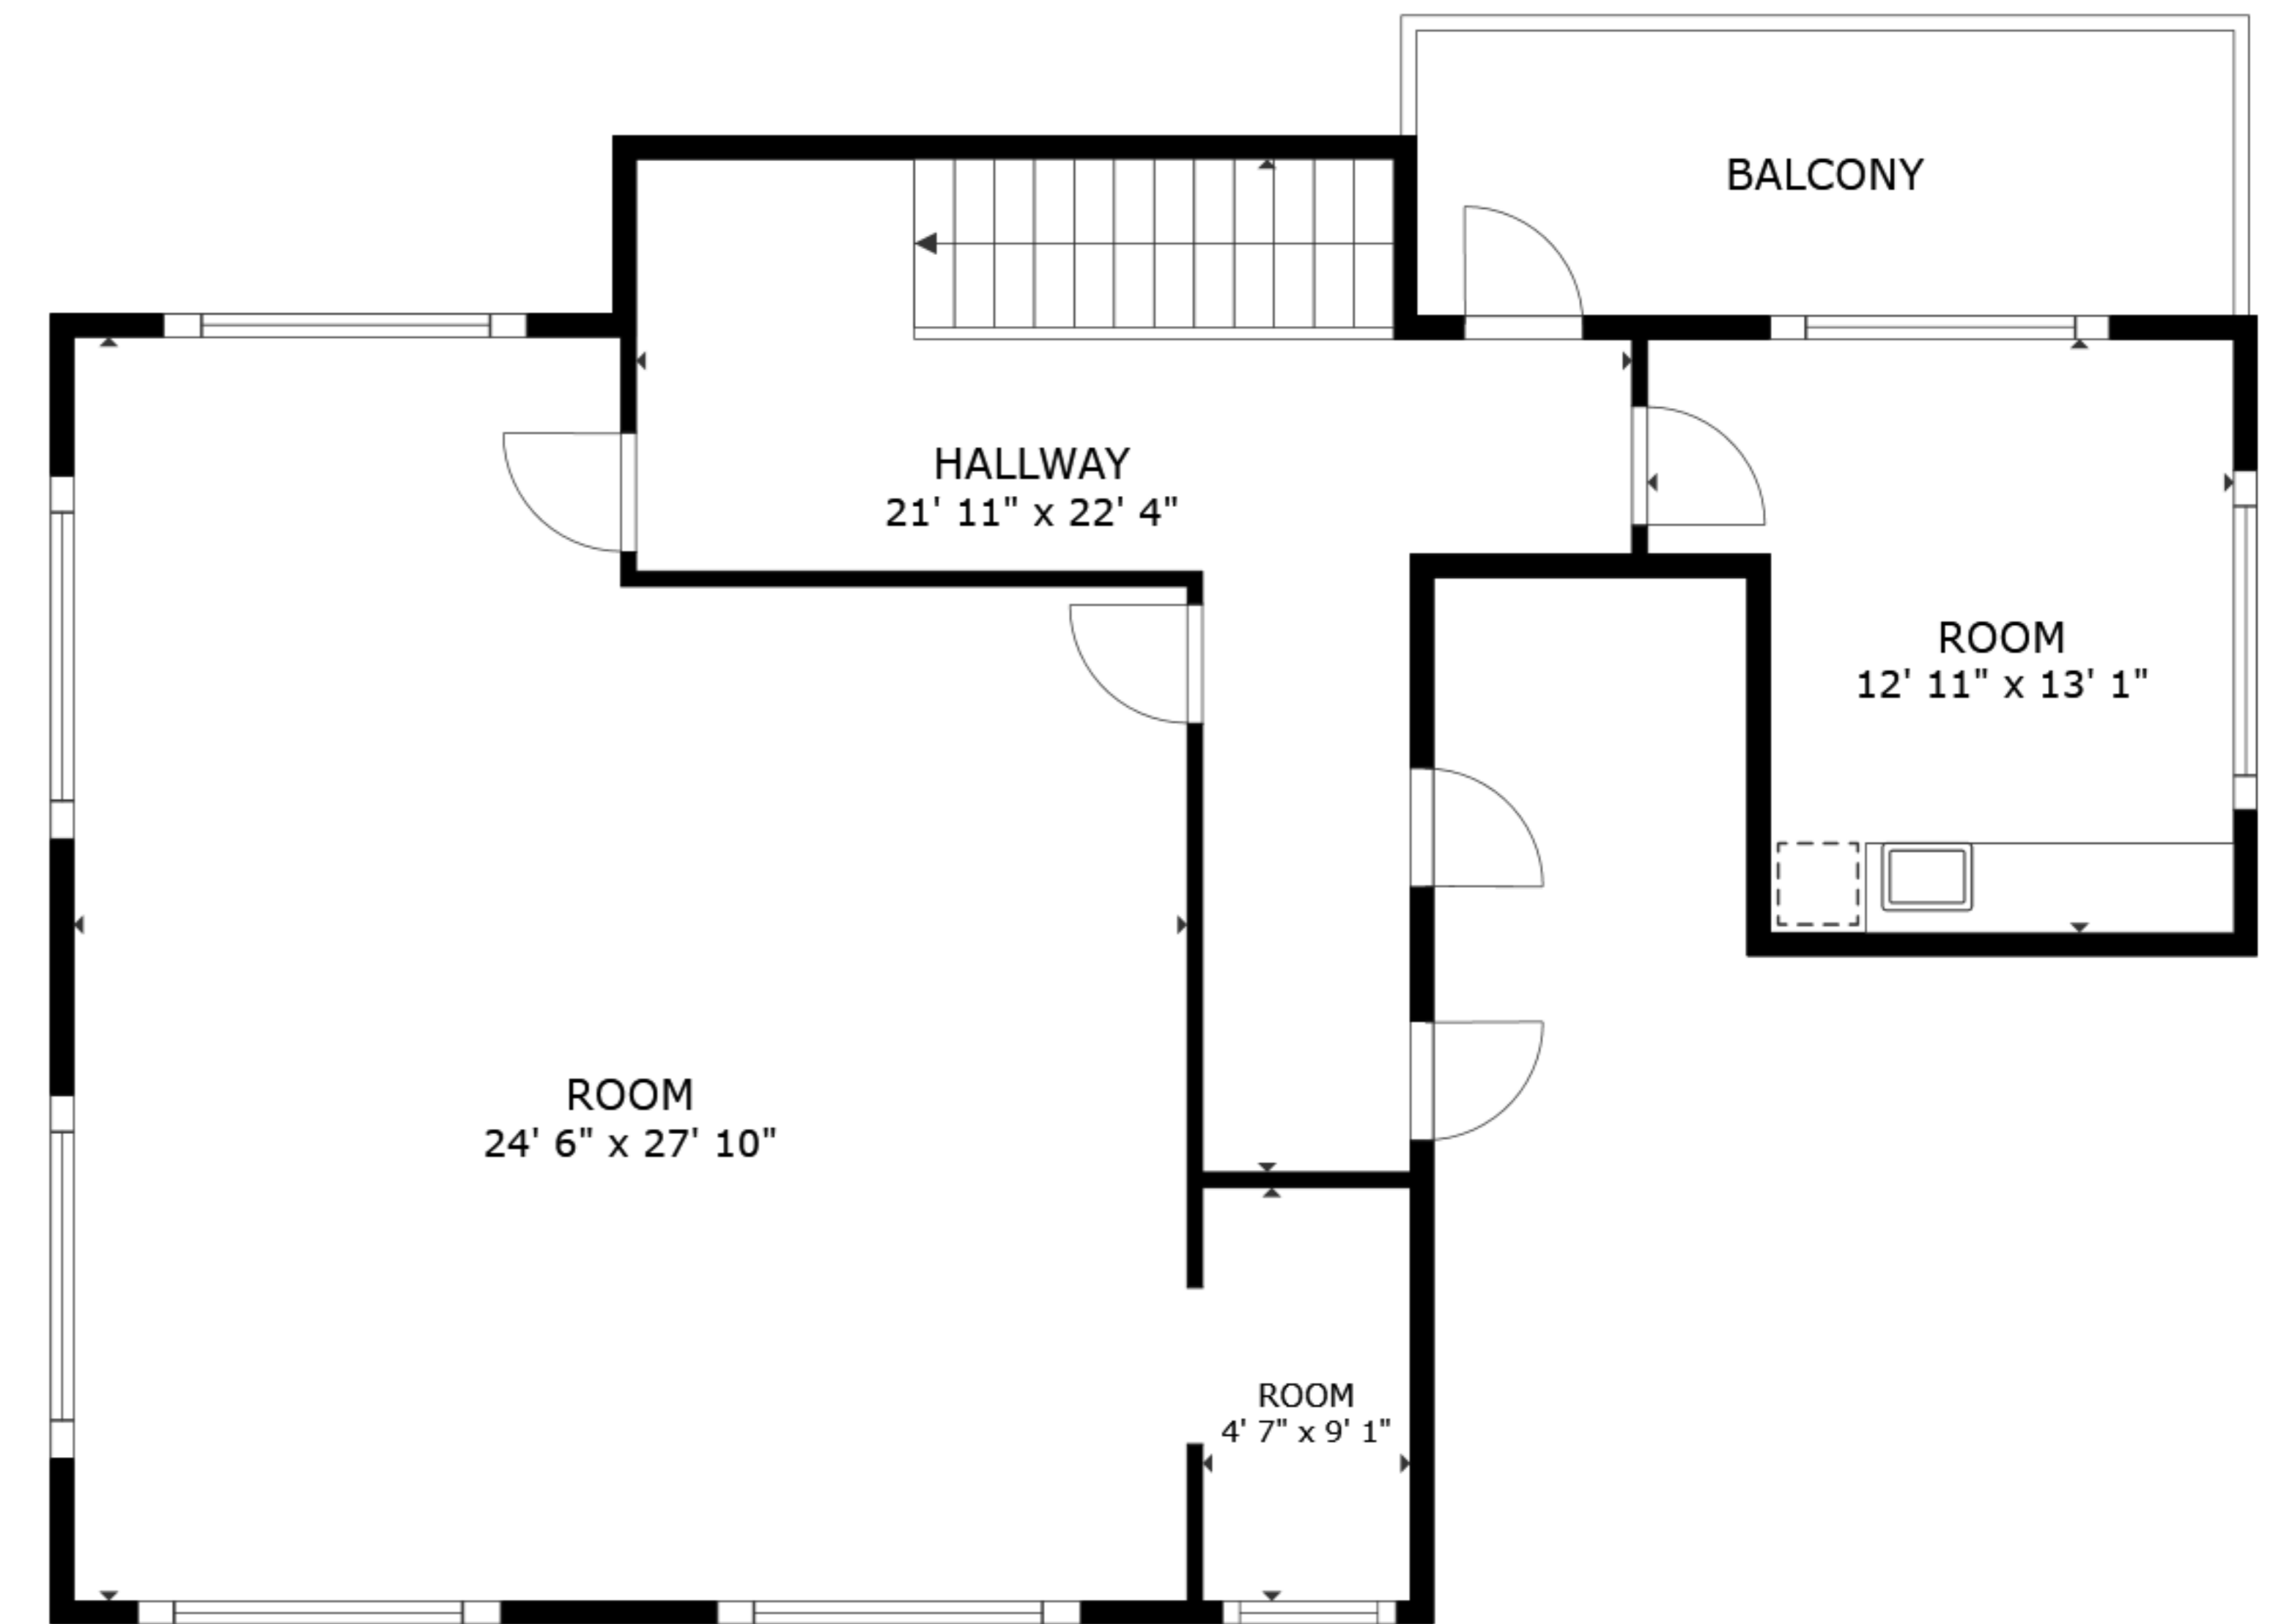

FLOOR 1

FLOOR 2

GROSS INTERNAL AREA
 FLOOR 1 2,454 sq.ft. FLOOR 2 1,054 sq.ft.
 EXCLUDED AREAS : BALCONY 113 sq.ft.
 TOTAL : 3,508 sq.ft.

SIZES AND DIMENSIONS ARE APPROXIMATE, ACTUAL MAY VARY.