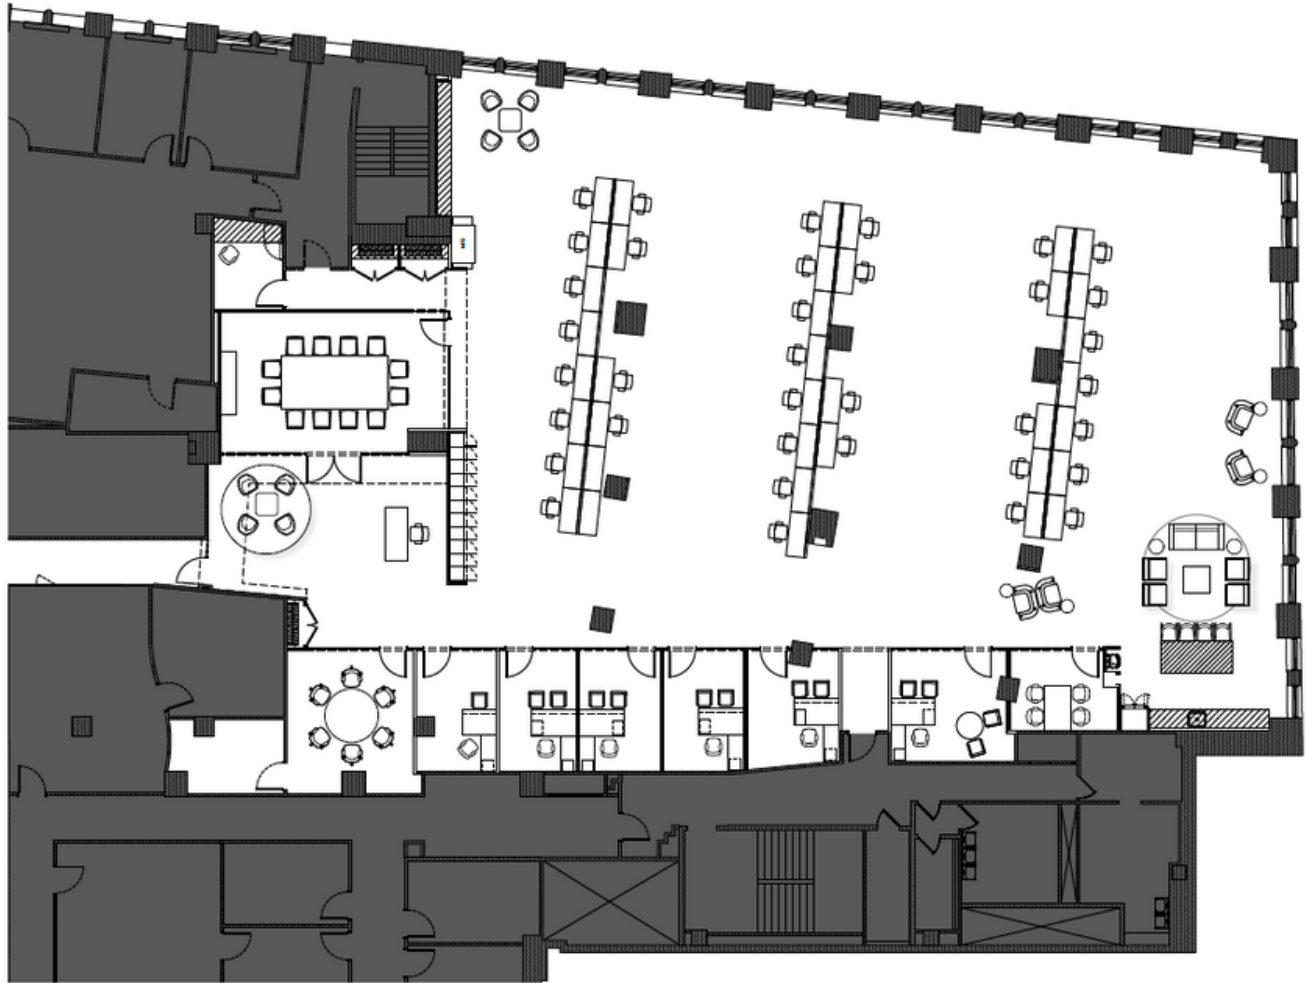

59 MAIDEN LANE NEW YORK

PARTIAL 6TH FLOOR
13,264 RSF

New Pre-Built Unit
Available for Lease

AmTrustRE 

59 MAIDEN LANE

PARTIAL 6TH FLOOR

BUILDING HIGHLIGHTS

- New Capital Projects underway for 2024 and beyond
- Newly renovated restrooms
- On-site Management by AmTrust Realty Corp.
- Adjacent to Fulton Station and PATH

CLUB STUDIO COMING SOON

**1 GYM
5 BOUTIQUE
STUDIOS**

59 MAIDEN LANE

HEALTH & WELLNESS:

- Club Studio*

*37,000 SF CLUB STUDIO
COMING SOON TO BASE OF
BUILDING

- Crunch Fitness
- Equinox Gym
- Orangetheory
- Life Time Fitness