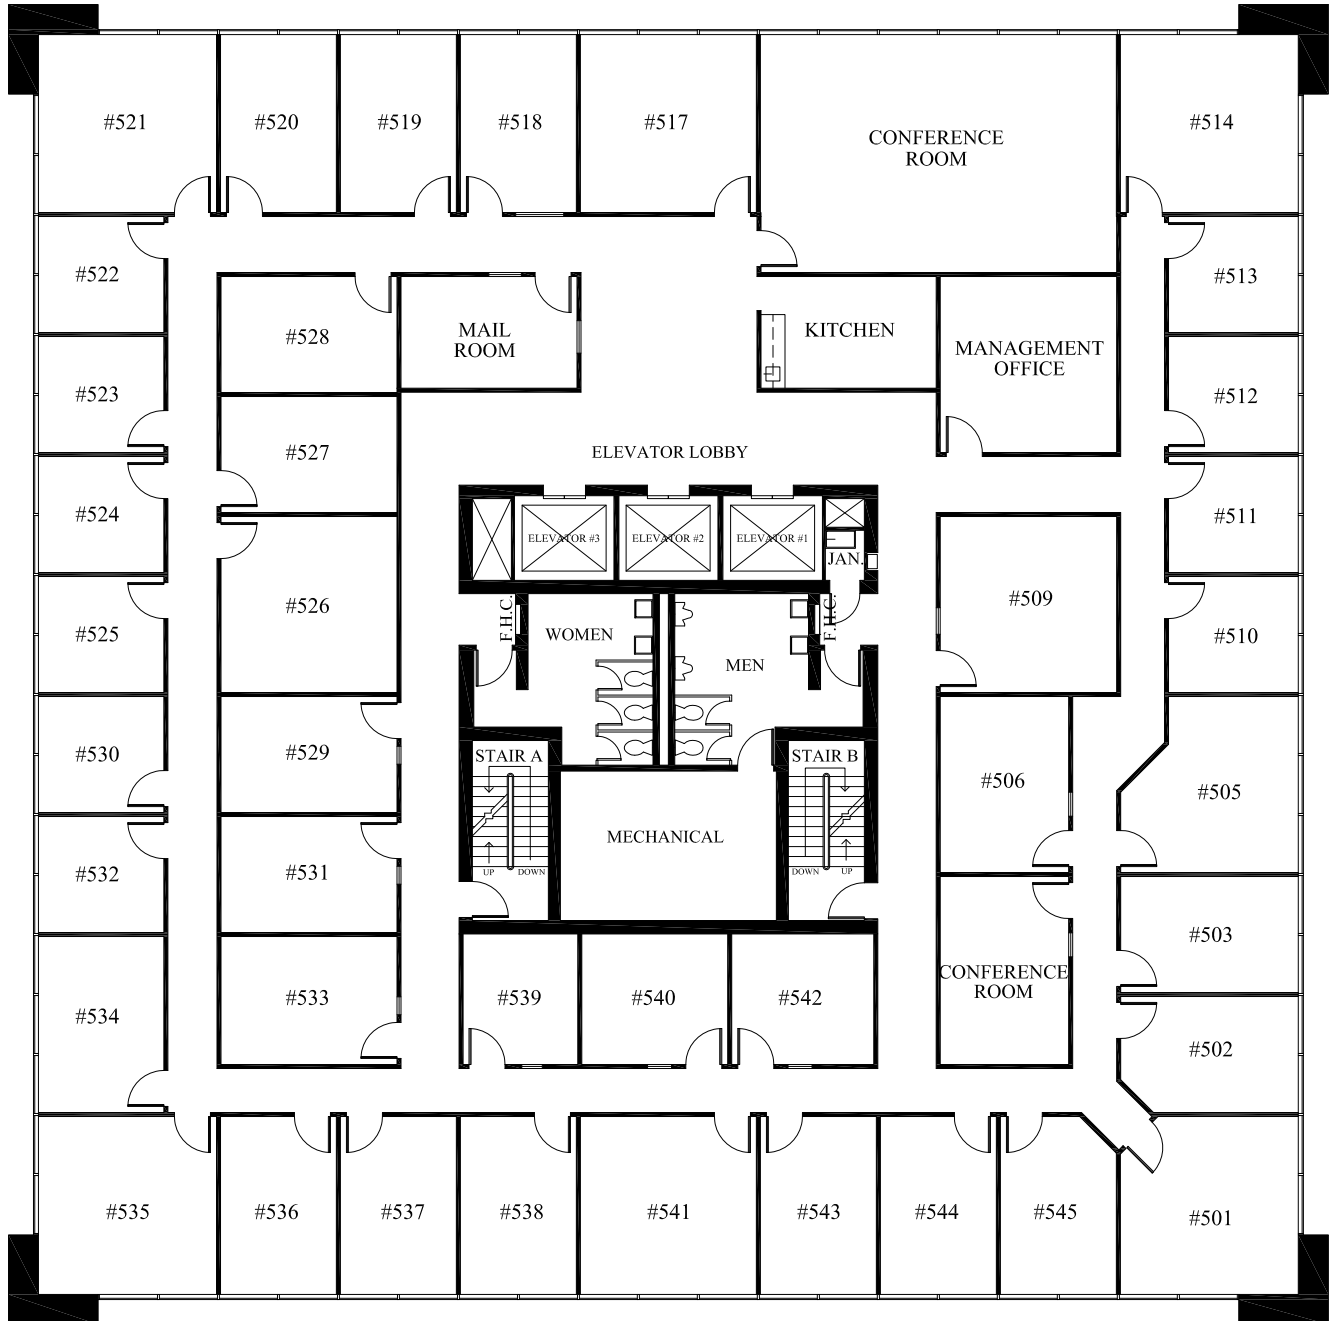

100 NORTH CENTRAL

100 North Central Expressway, Richardson, Texas

SUITE 500 RICHARDSON EXECUTIVE SUITES

5TH FLOOR

Scale: 1/16"=1'-0"

All dimensions and square footages are approximate.

November 23, 2015

THOMPSON CONSULTING SERVICES, INC.