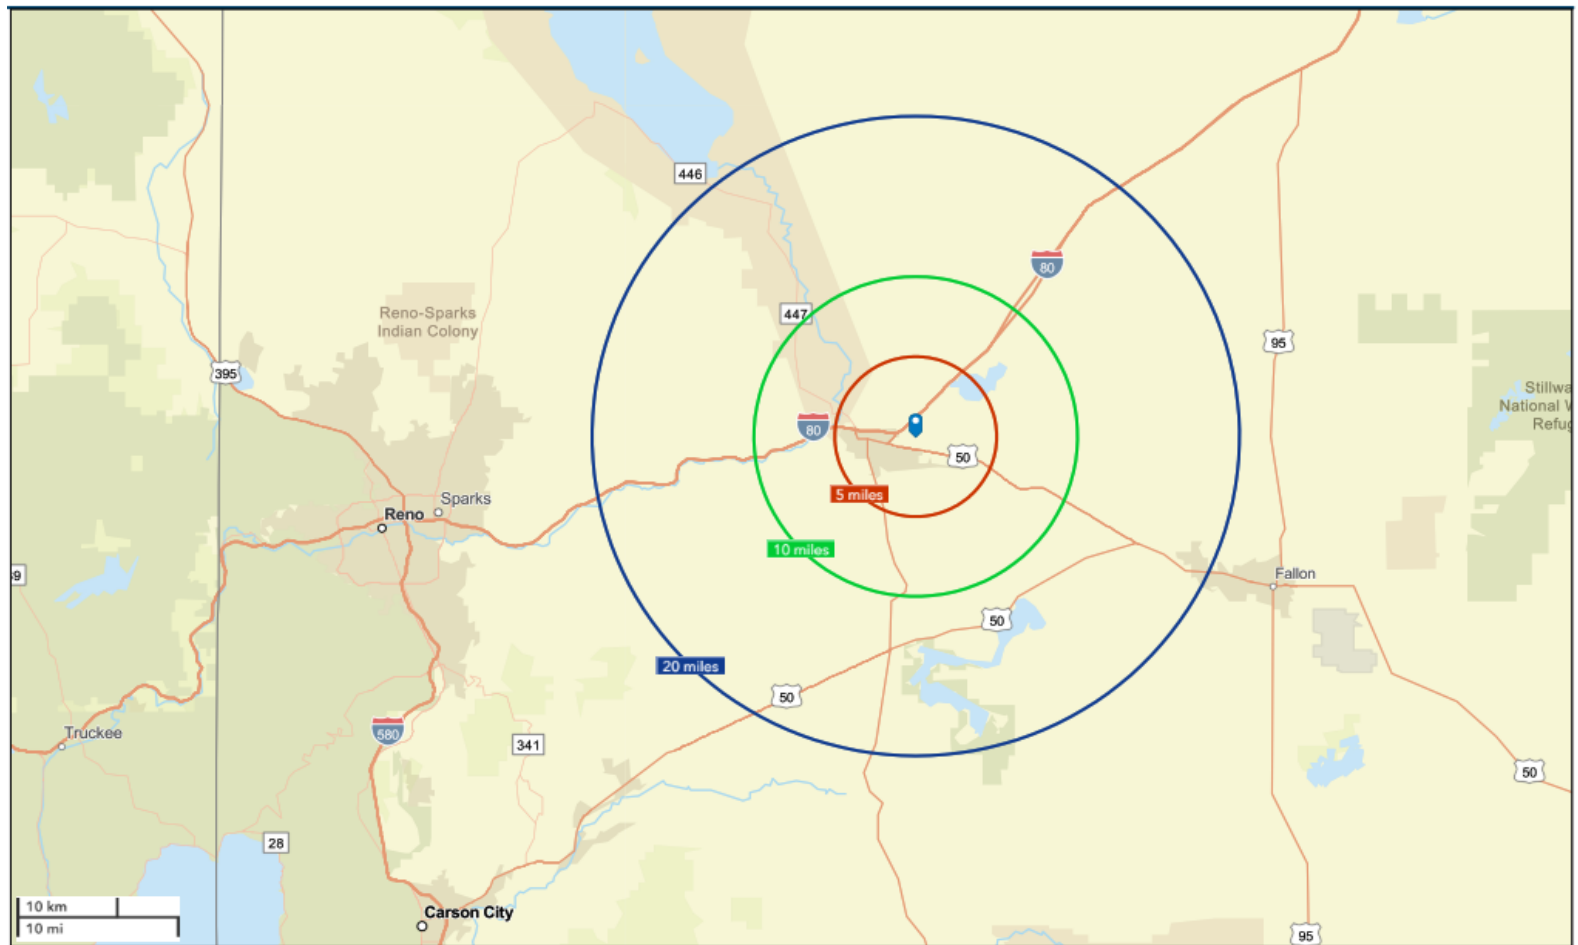

TERRY RASNER, CCIM
(775) 560-2232
terry@renotahoerealtygroup.com

SARAH CARMONA ZINK, CCIM
(775) 560-4441
sarah@renotahoerealtygroup.com

EMILY WEYRICK, CCIM
(775) 742-1272
emily@renotahoerealtygroup.com