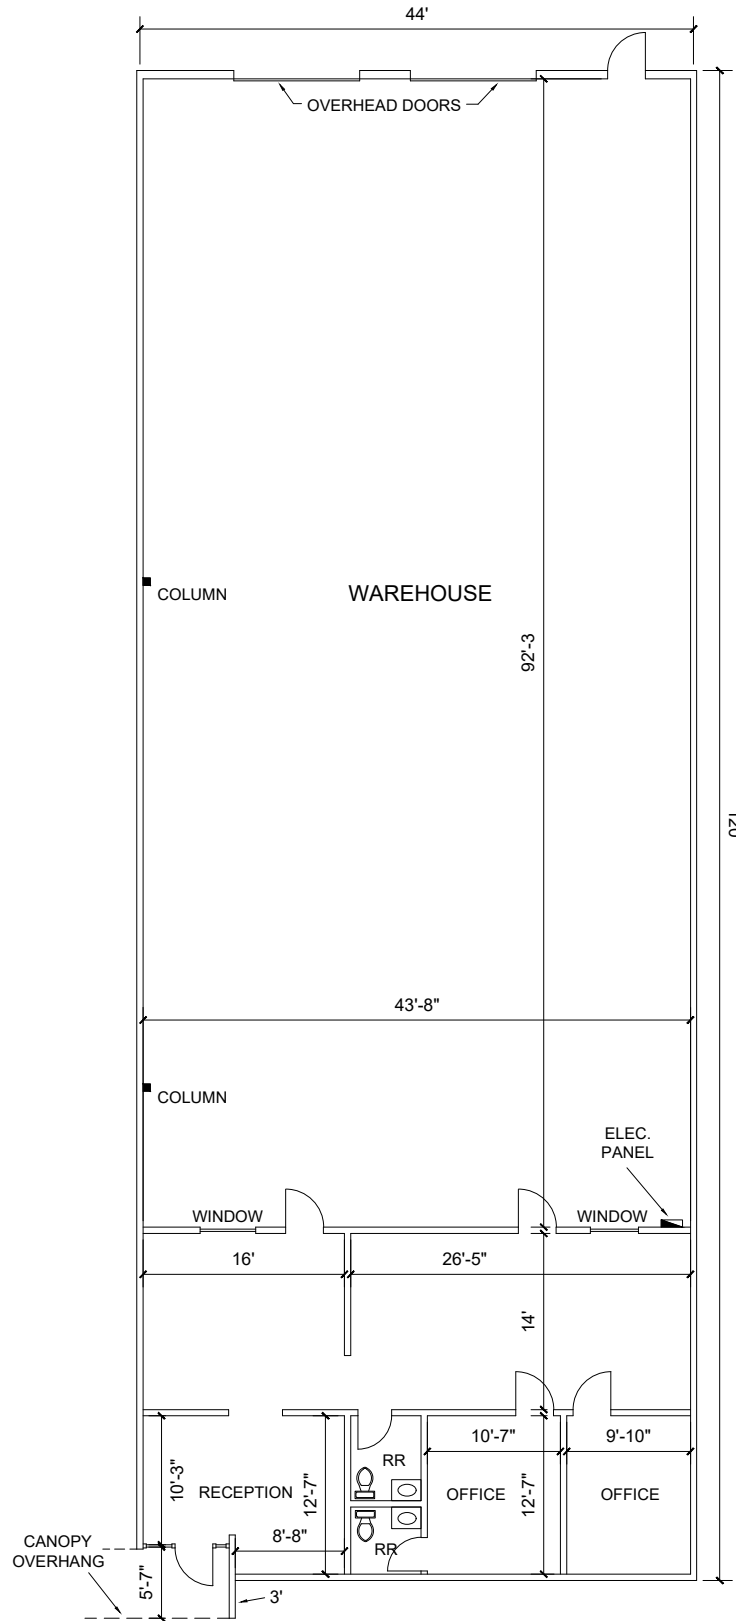

2815 W EULESS BLVD

EULESS, TEXAS 76040

5,280 SF

Jason Finch
972.389.9006
jfinch@bradford.com

Michael Spain
972.337.9325
mspain@bradford.com

Bradford Commercial Real Estate Services
www.bradford.com