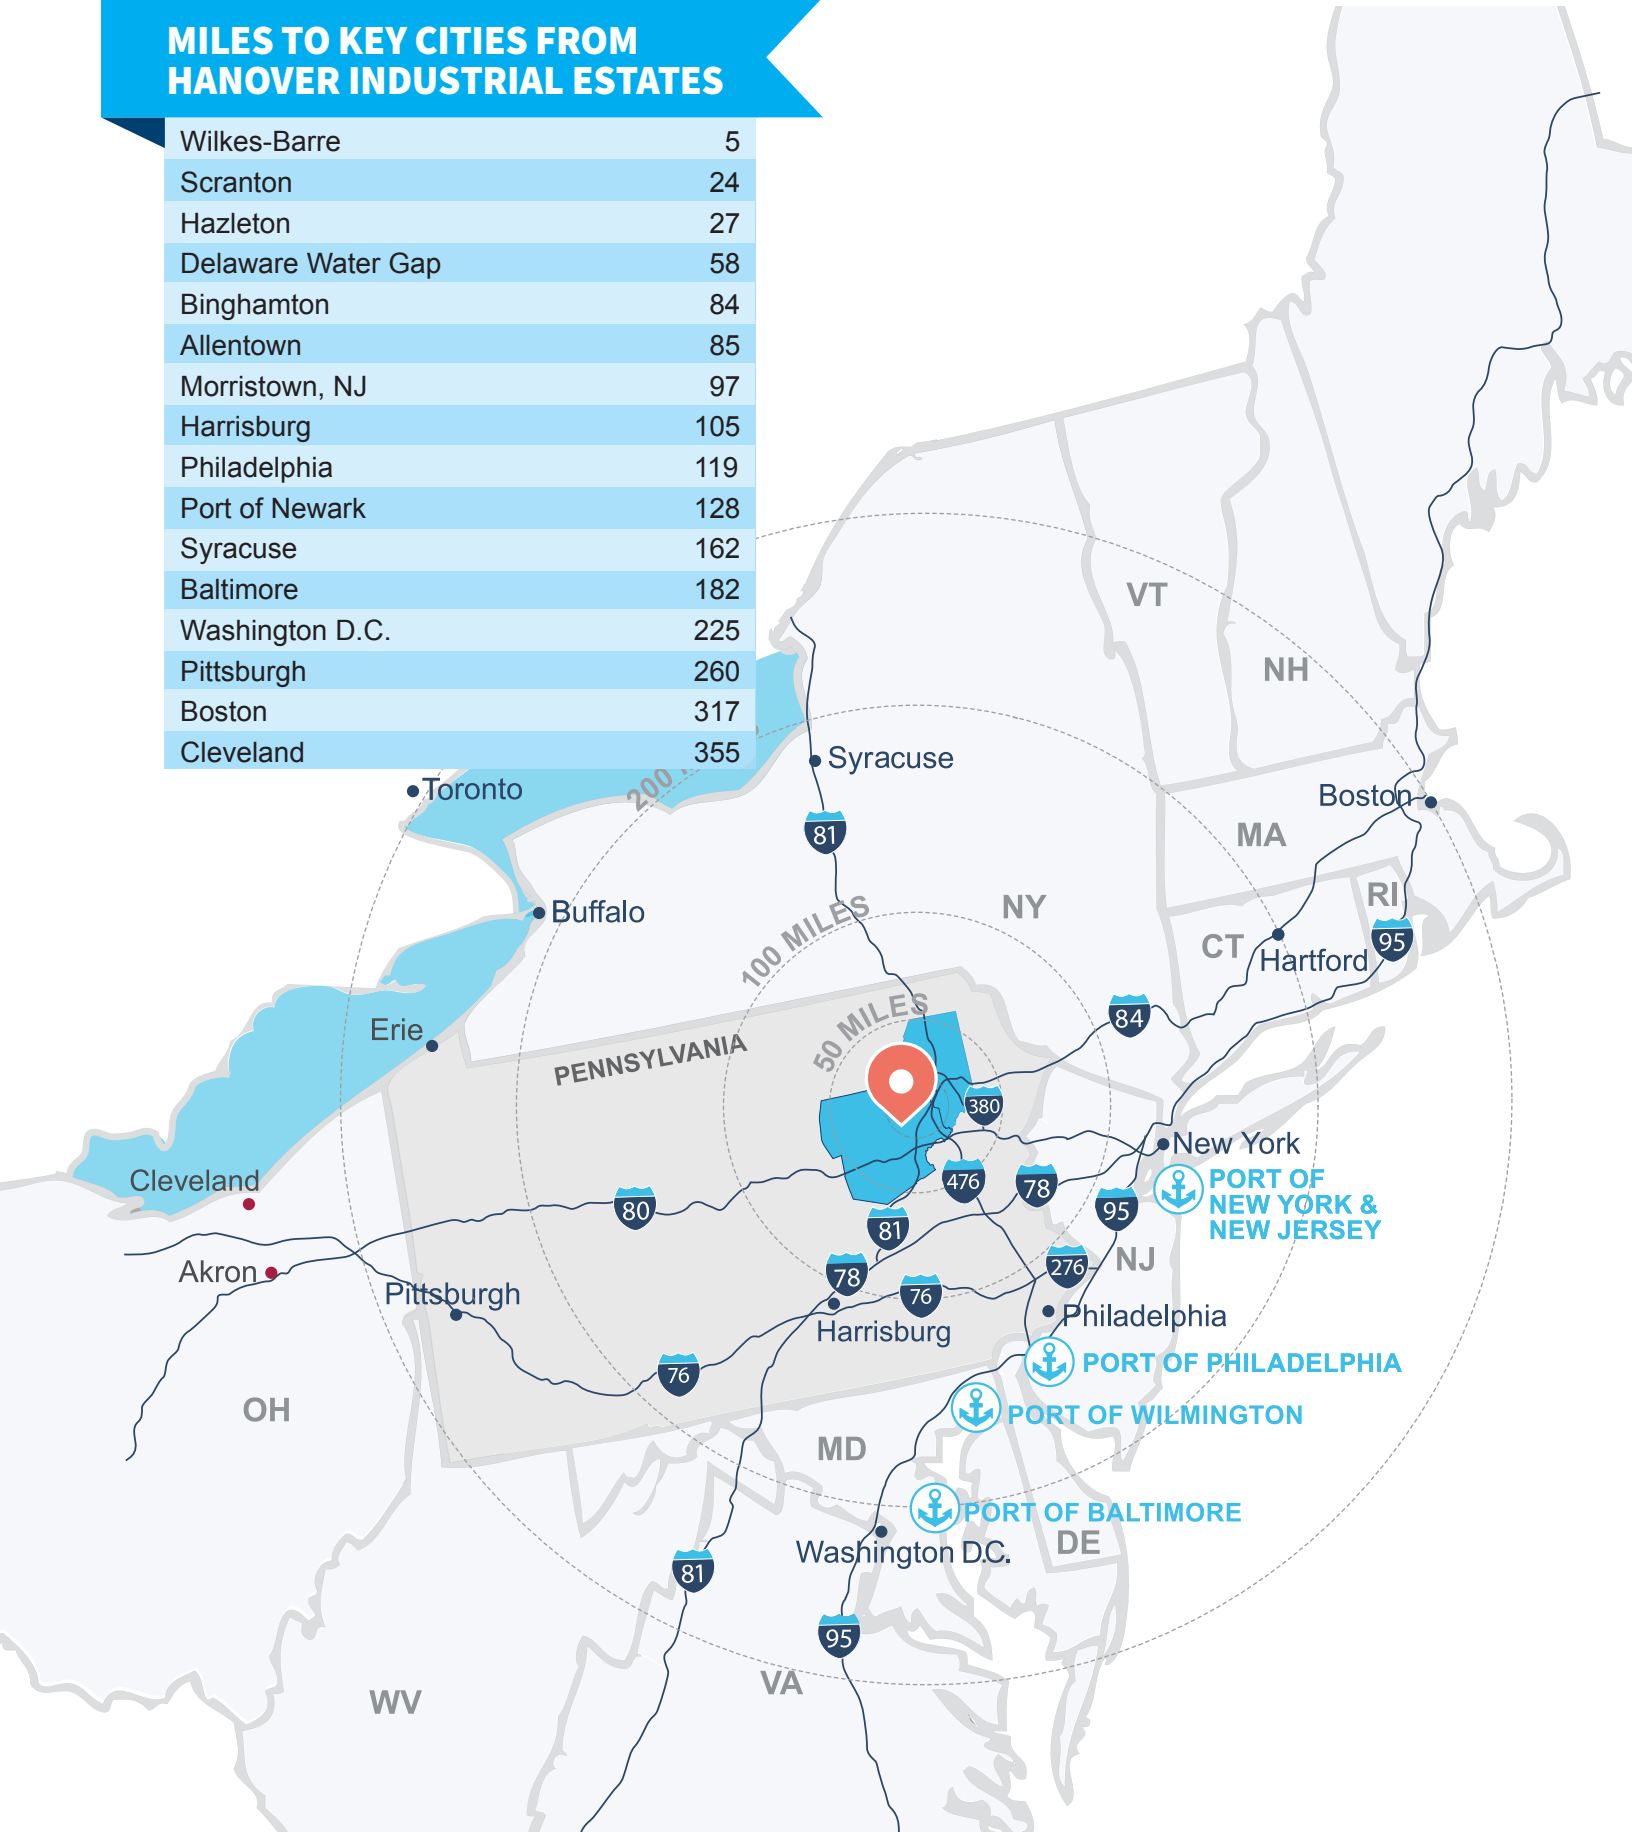

MILES TO KEY CITIES FROM HANOVER INDUSTRIAL ESTATES

Wilkes-Barre	5
Scranton	24
Hazleton	27
Delaware Water Gap	58
Binghamton	84
Allentown	85
Morristown, NJ	97
Harrisburg	105
Philadelphia	119
Port of Newark	128
Syracuse	162
Baltimore	182
Washington D.C.	225
Pittsburgh	260
Boston	317
Cleveland	355

All properties in blue are owned by Mericle Commercial Real Estate Services.