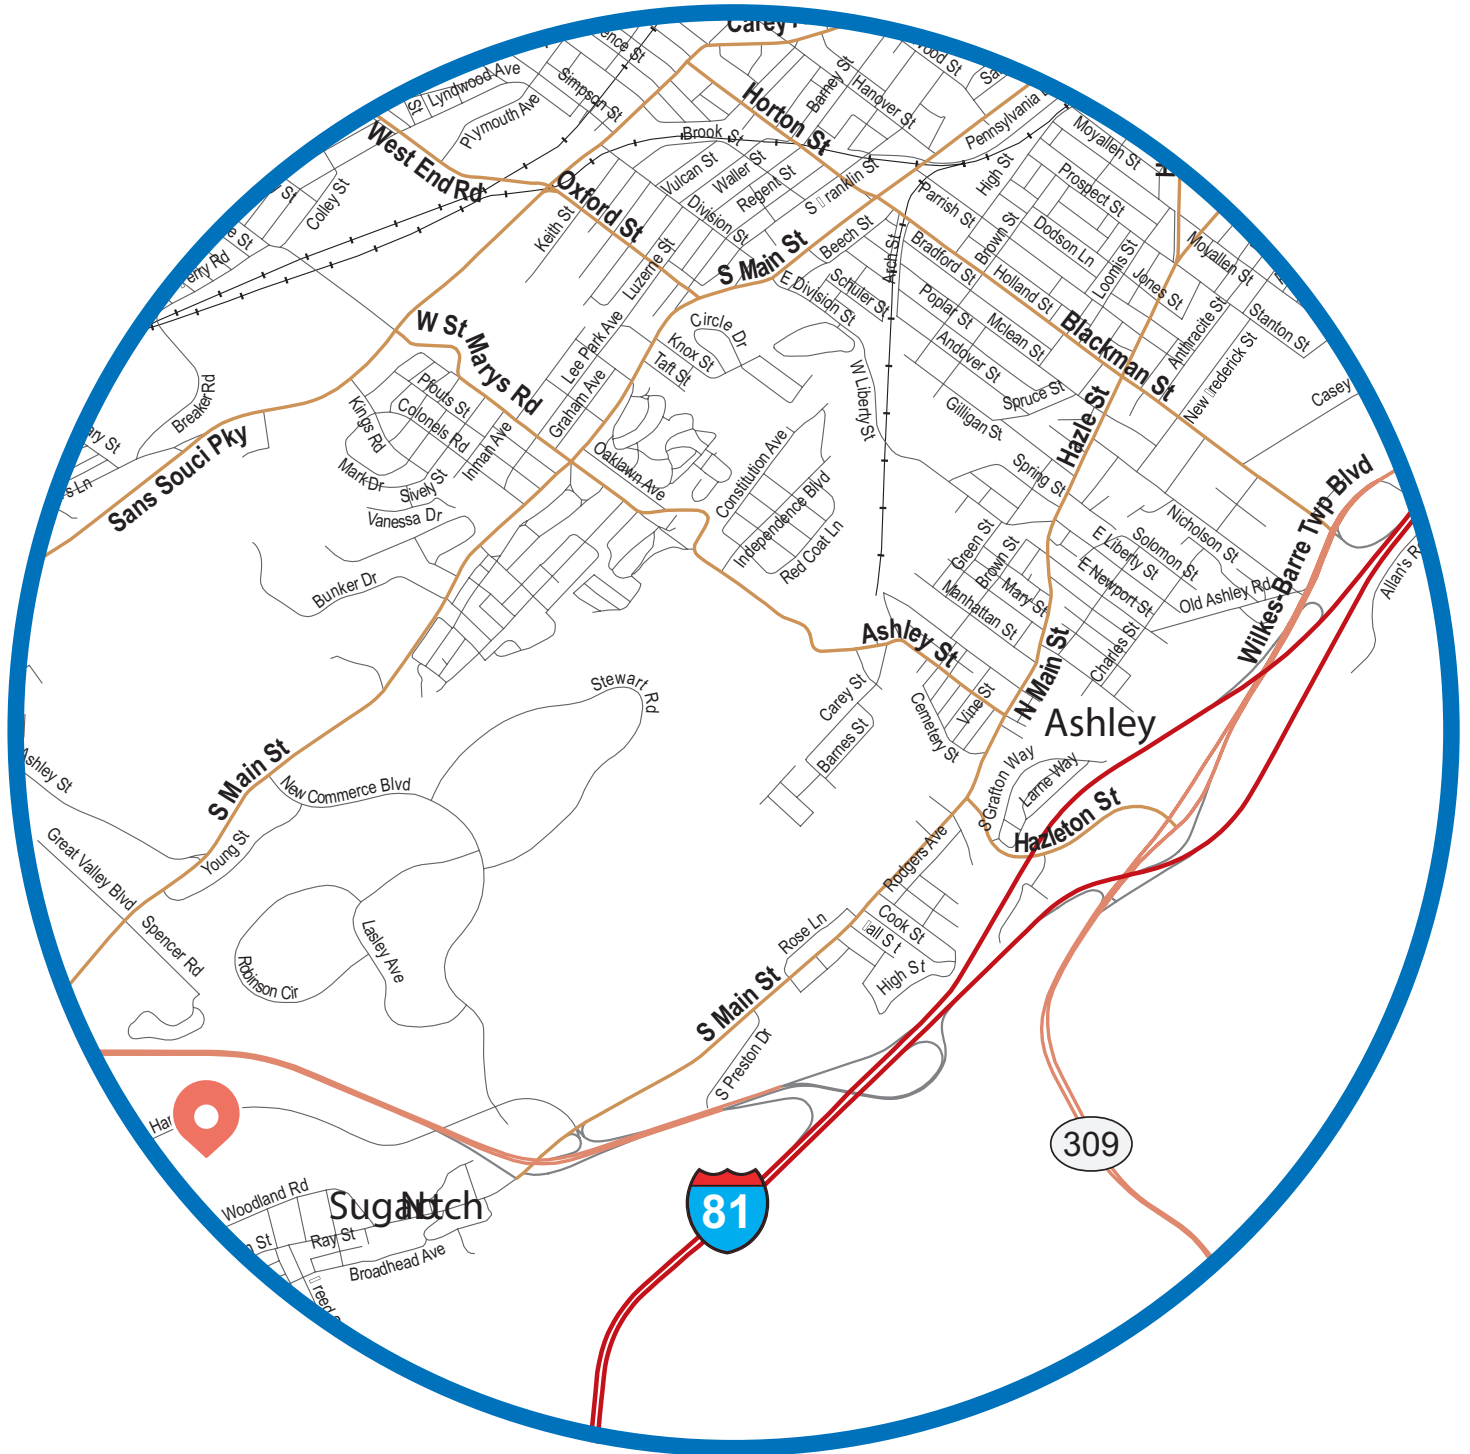

MILES TO KEY CITIES FROM HANOVER INDUSTRIAL ESTATES

Wilkes-Barre	5
Scranton	24
Hazleton	27
Delaware Water Gap	58
Binghamton	84
Allentown	85
Morristown, NJ	97
Harrisburg	105
Philadelphia	119
Port of Newark	128
Syracuse	162
Baltimore	182
Washington D.C.	225
Pittsburgh	260
Boston	317
Cleveland	355