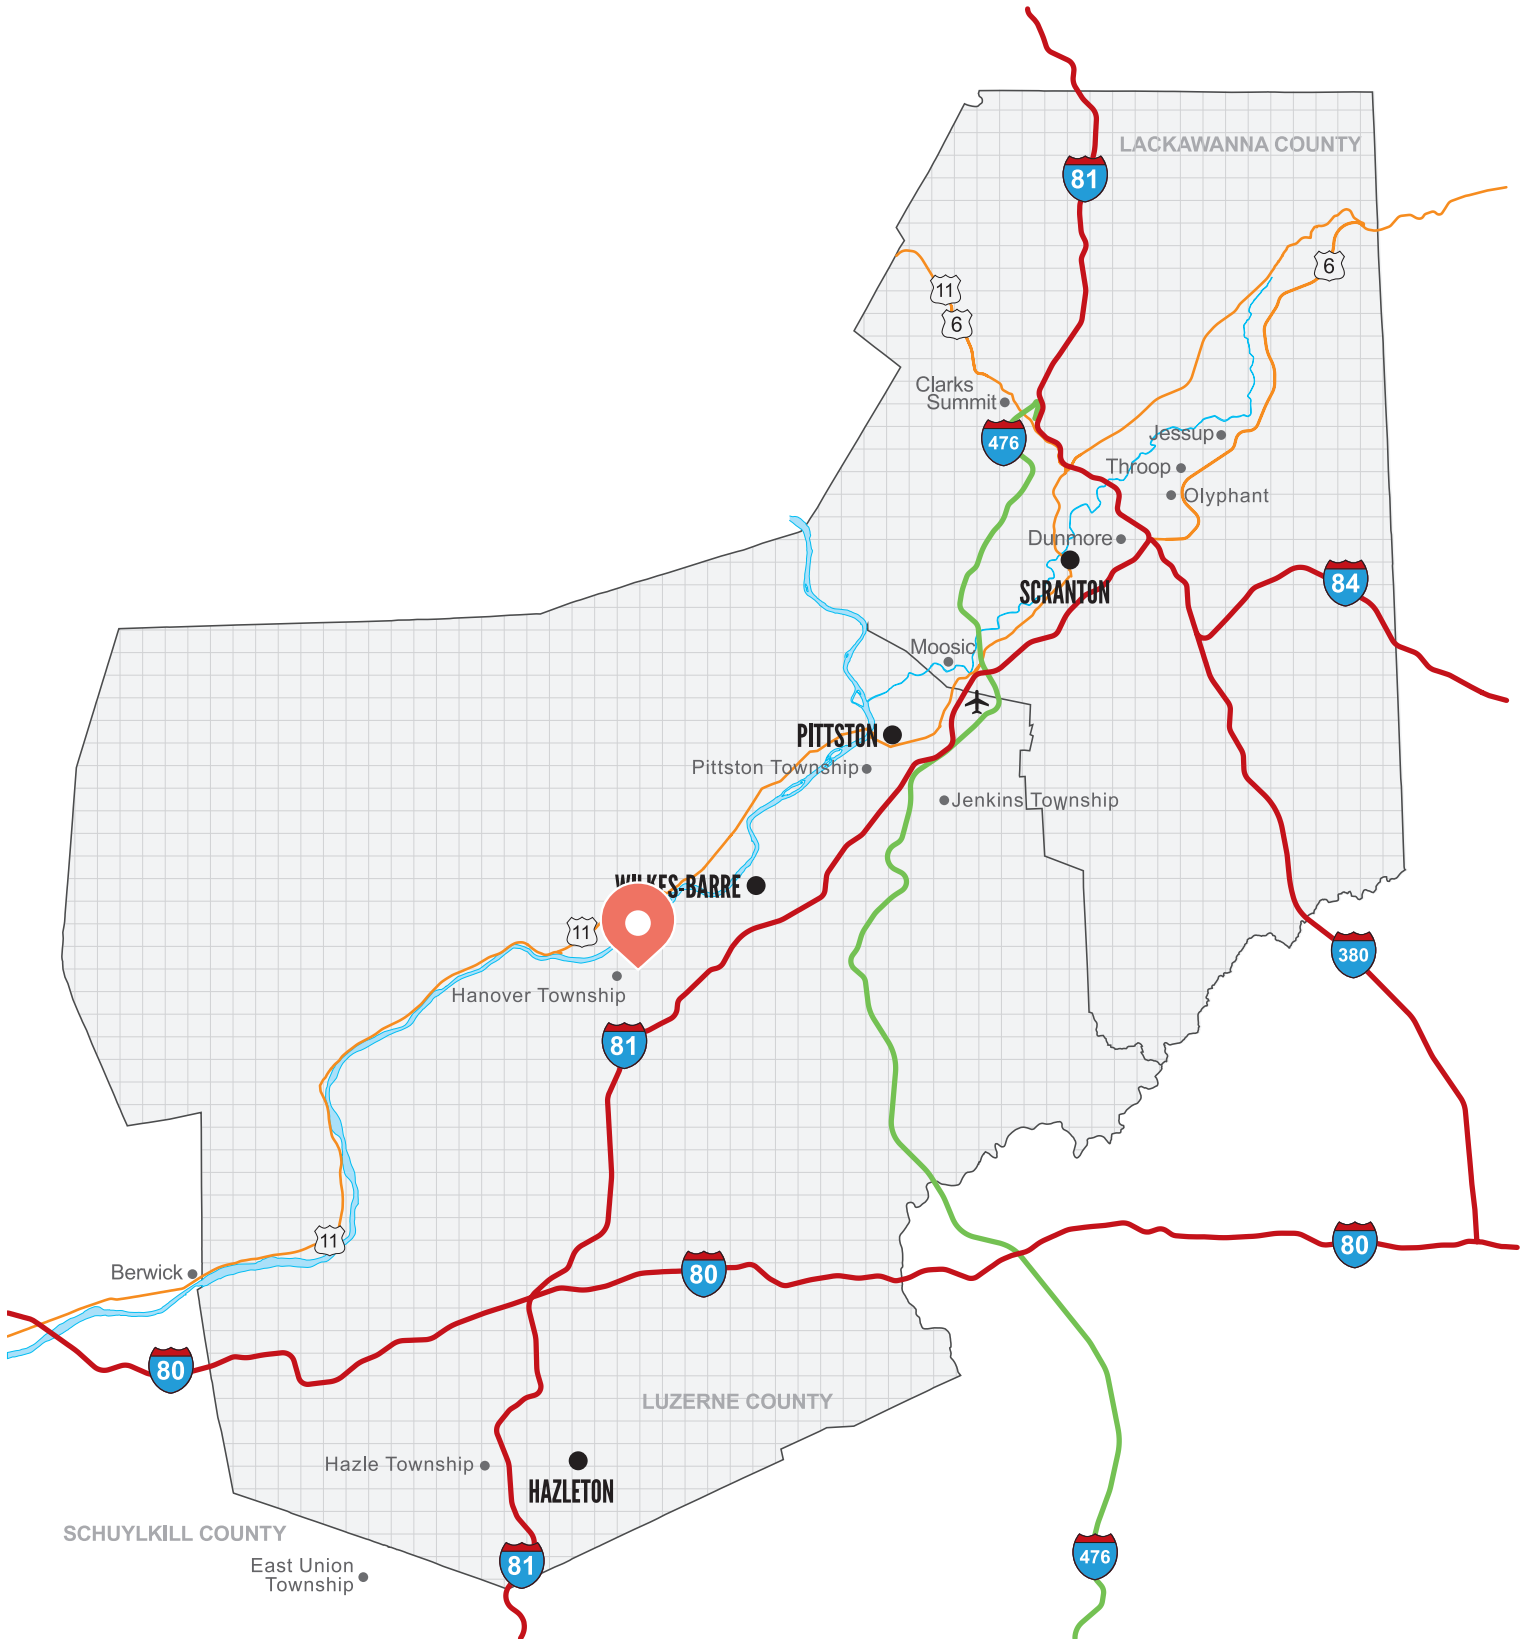

MILES TO KEY CITIES FROM HANOVER INDUSTRIAL ESTATES

Wilkes-Barre	5
Scranton	24
Hazleton	27
Delaware Water Gap	58
Binghamton	84
Allentown	85
Morristown, NJ	97
Harrisburg	105
Philadelphia	119
Port of Newark	128
Syracuse	162
Baltimore	182
Washington D.C.	225
Pittsburgh	260
Boston	317
Cleveland	355

All properties in blue are owned by Mericle Commercial Real Estate Services.