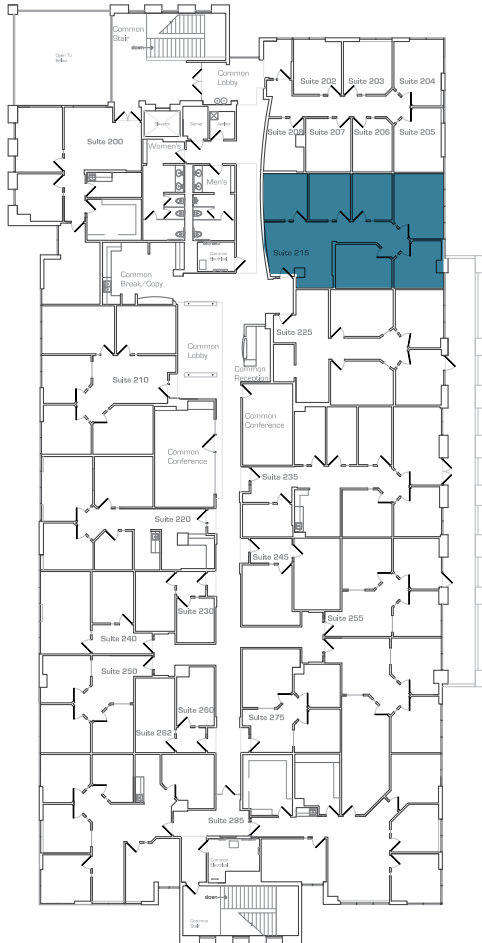

Floorplan

Suite 207 — ±230 SF

\$28.00/SF

FOR LEASE

Floorplan

Suite 215 — ±1,355 SF
\$25.00/SF

FOR LEASE

Not to Scale