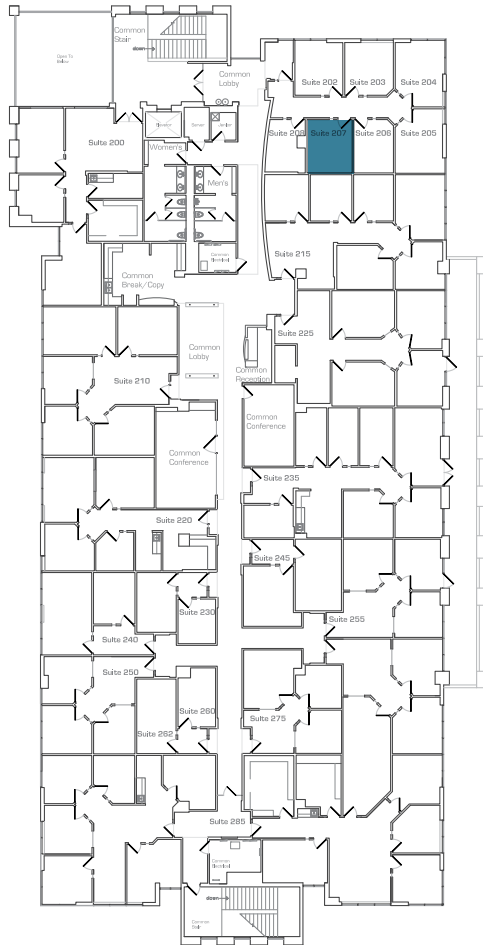

Floorplan

Suite 207 — ±230 SF

\$28.00/SF

FOR LEASE

Floorplan

Suite 215 — ±1,355 SF
\$25.00/SF

FOR LEASE

Not to Scale