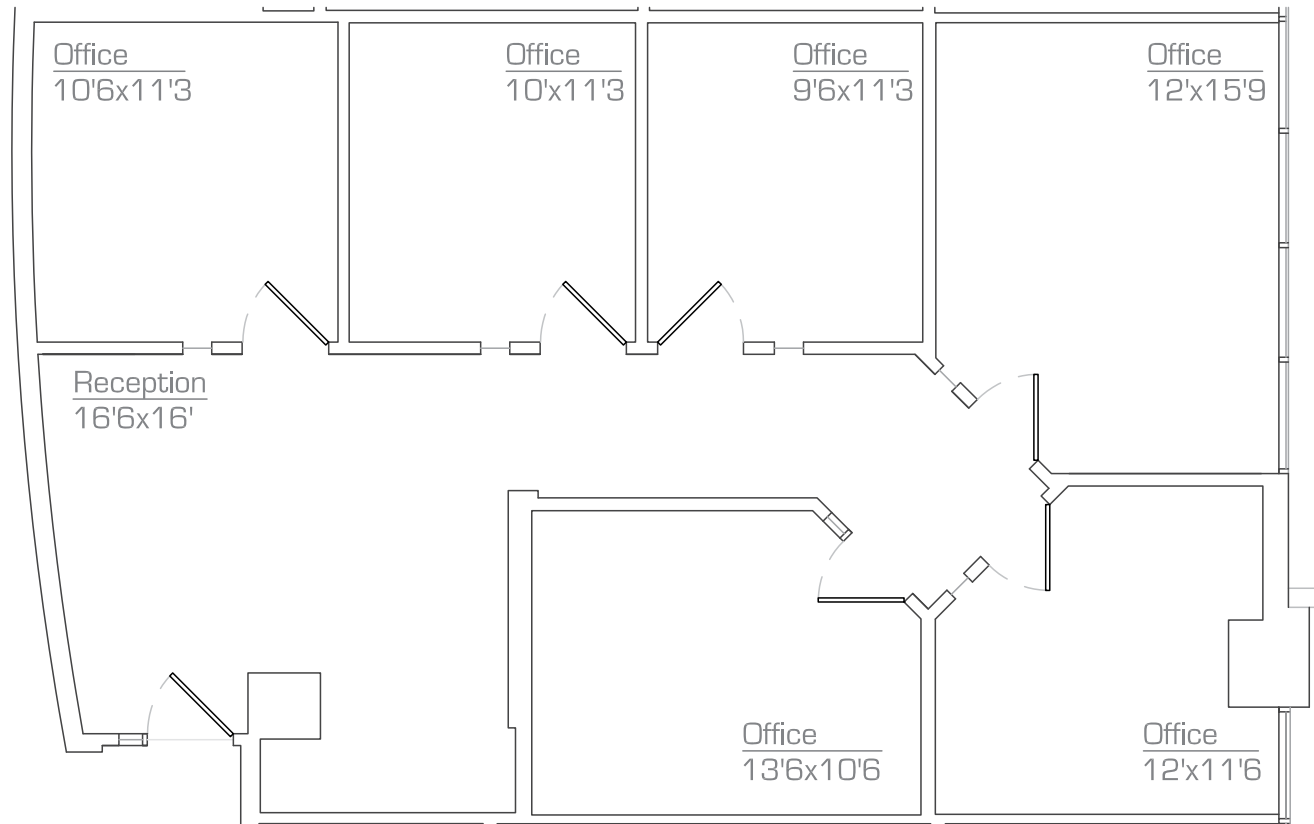

Floorplan

Suite 207 — ±230 SF

\$28.00/SF

FOR LEASE

Floorplan

Suite 215 — ±1,355 SF
\$25.00/SF

FOR LEASE

Not to Scale