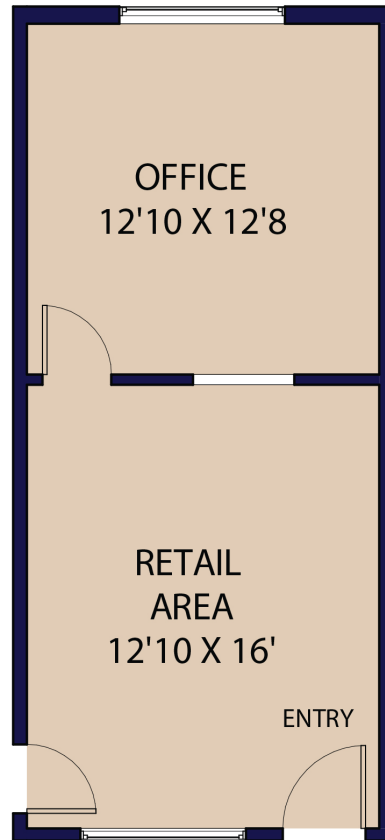

FOR LEASE

EL PATIO REAL / RETAIL AND OFFICE CENTER

AVAILABLE SF
360-1554 SF

DETAILS

AVAILABLE SPACES

- Ground Level Space: 980 SF
- Upper Level Spaces: 360 - 1554 SF
- See Attached Site Plan and Photos for All Existing Businesses

1046 N Tustin St, Orange, CA 92867

**UNIT A
699 SF**

**UNIT C
438 SF**

**UNIT C-F CAN BE COMBINED
FOR UP TO 1554 SF**

INFORMATION DEEMED RELIABLE, BUT NOT GUARANTEED.
SIZES AND DIMENSIONS ARE APPROXIMATE, ACTUAL MAY VARY.

FLOOR PLANS

1046 N Tustin St, Orange, CA 92867

UNIT D
399 SF

UNIT E
360 SF

UNIT F
357 SF

**THESE CAN BE COMBINED WITH OR WITHOUT
UNIT C TO EQUAL UP TO 1554 SF
OR LESS DEPENDING UPON NEEDS**

INFORMATION DEEMED RELIABLE, BUT NOT GUARANTEED.
SIZES AND DIMENSIONS ARE APPROXIMATE, ACTUAL MAY VARY.

FLOOR PLANS

1046 N Tustin St, Orange, CA 92867

UNIT H
429 SF

UNIT I
447 SF

UNIT K
361 SF

UNIT H & I CAN BE COMBINED TO 876 SF

INFORMATION DEEMED RELIABLE, BUT NOT GUARANTEED.
SIZES AND DIMENSIONS ARE APPROXIMATE, ACTUAL MAY VARY.