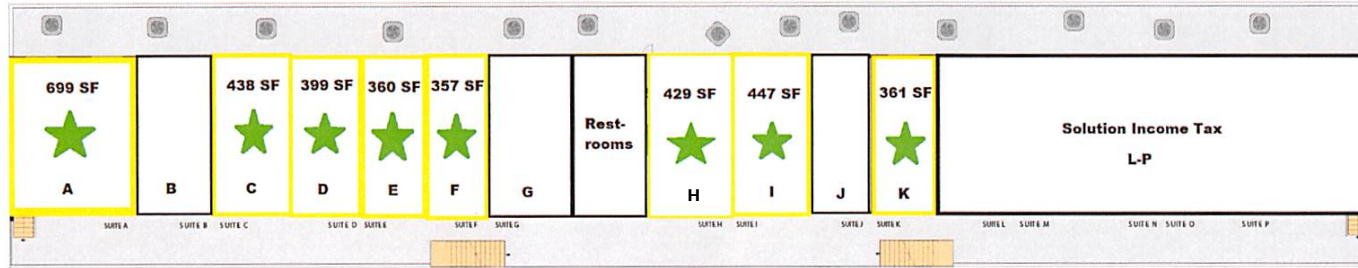

SITE PLAN

1018-1046 NORTH TUSTIN STREET, ORANGE

AVAILABLE