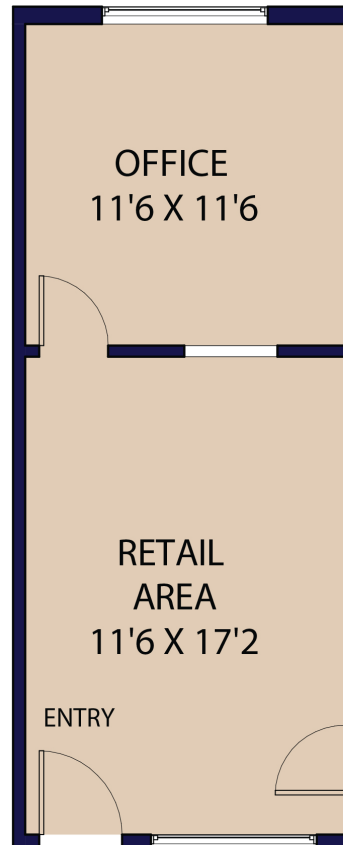

FOR LEASE

EL PATIO REAL / RETAIL AND OFFICE CENTER

AVAILABLE SF
360-1554 SF

DETAILS

AVAILABLE SPACES

- Ground Level Space: 980 SF
- Upper Level Spaces: 360 - 1554 SF
- See Attached Site Plan and Photos for All Existing Businesses

1046 N Tustin St, Orange, CA 92867

**UNIT A
699 SF**

**UNIT C
438 SF**

**UNIT C-F CAN BE COMBINED
FOR UP TO 1554 SF**

INFORMATION DEEMED RELIABLE, BUT NOT GUARANTEED.
SIZES AND DIMENSIONS ARE APPROXIMATE, ACTUAL MAY VARY.

FLOOR PLANS

1046 N Tustin St, Orange, CA 92867

UNIT D
399 SF

UNIT E
360 SF

UNIT F
357 SF

**THESE CAN BE COMBINED WITH OR WITHOUT
UNIT C TO EQUAL UP TO 1554 SF
OR LESS DEPENDING UPON NEEDS**

INFORMATION DEEMED RELIABLE, BUT NOT GUARANTEED.
SIZES AND DIMENSIONS ARE APPROXIMATE, ACTUAL MAY VARY.

FLOOR PLANS

1046 N Tustin St, Orange, CA 92867

UNIT H
429 SF

UNIT I
447 SF

UNIT K
361 SF

UNIT H & I CAN BE COMBINED TO 876 SF

INFORMATION DEEMED RELIABLE, BUT NOT GUARANTEED.
SIZES AND DIMENSIONS ARE APPROXIMATE, ACTUAL MAY VARY.