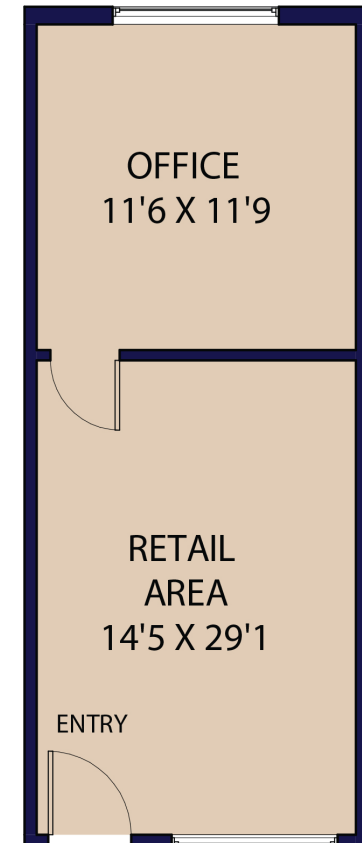

FOR LEASE

EL PATIO REAL / RETAIL AND OFFICE CENTER

AVAILABLE SF
360-1554 SF

DETAILS

AVAILABLE SPACES

- Ground Level Space: 980 SF
- Upper Level Spaces: 360 - 1554 SF
- See Attached Site Plan and Photos for All Existing Businesses

1046 N Tustin St, Orange, CA 92867

**UNIT A
699 SF**

**UNIT C
438 SF**

**UNIT C-F CAN BE COMBINED
FOR UP TO 1554 SF**

INFORMATION DEEMED RELIABLE, BUT NOT GUARANTEED.
SIZES AND DIMENSIONS ARE APPROXIMATE, ACTUAL MAY VARY.

FLOOR PLANS

1046 N Tustin St, Orange, CA 92867

UNIT D
399 SF

UNIT E
360 SF

UNIT F
357 SF

**THESE CAN BE COMBINED WITH OR WITHOUT
UNIT C TO EQUAL UP TO 1554 SF
OR LESS DEPENDING UPON NEEDS**

INFORMATION DEEMED RELIABLE, BUT NOT GUARANTEED.
SIZES AND DIMENSIONS ARE APPROXIMATE, ACTUAL MAY VARY.

FLOOR PLANS

1046 N Tustin St, Orange, CA 92867

UNIT H
429 SF

UNIT I
447 SF

UNIT K
361 SF

UNIT H & I CAN BE COMBINED TO 876 SF

INFORMATION DEEMED RELIABLE, BUT NOT GUARANTEED.
SIZES AND DIMENSIONS ARE APPROXIMATE, ACTUAL MAY VARY.