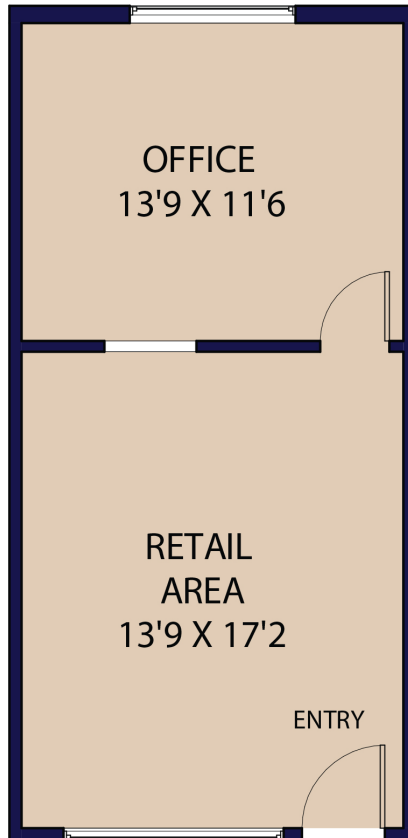

FOR LEASE

EL PATIO REAL / RETAIL AND OFFICE CENTER

AVAILABLE SF
360-1554 SF

DETAILS

AVAILABLE SPACES

- Ground Level Space: 980 SF
- Upper Level Spaces: 360 - 1554 SF
- See Attached Site Plan and Photos for All Existing Businesses

1046 N Tustin St, Orange, CA 92867

**UNIT A
699 SF**

**UNIT C
438 SF**

**UNIT C-F CAN BE COMBINED
FOR UP TO 1554 SF**

INFORMATION DEEMED RELIABLE, BUT NOT GUARANTEED.
SIZES AND DIMENSIONS ARE APPROXIMATE, ACTUAL MAY VARY.

FLOOR PLANS

1046 N Tustin St, Orange, CA 92867

UNIT D
399 SF

UNIT E
360 SF

UNIT F
357 SF

**THESE CAN BE COMBINED WITH OR WITHOUT
UNIT C TO EQUAL UP TO 1554 SF
OR LESS DEPENDING UPON NEEDS**

INFORMATION DEEMED RELIABLE, BUT NOT GUARANTEED.
SIZES AND DIMENSIONS ARE APPROXIMATE, ACTUAL MAY VARY.

FLOOR PLANS

1046 N Tustin St, Orange, CA 92867

UNIT H
429 SF

UNIT I
447 SF

UNIT K
361 SF

UNIT H & I CAN BE COMBINED TO 876 SF

INFORMATION DEEMED RELIABLE, BUT NOT GUARANTEED.
SIZES AND DIMENSIONS ARE APPROXIMATE, ACTUAL MAY VARY.