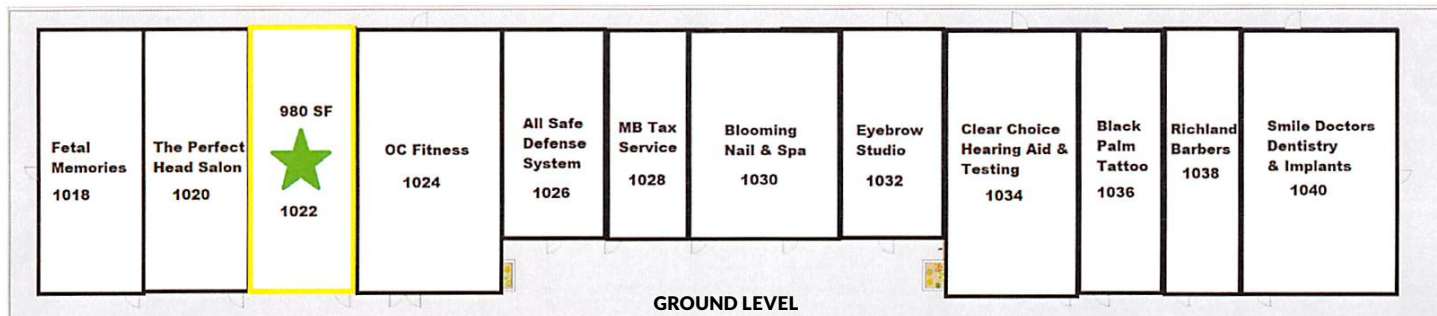

SITE PLAN

1018-1046 NORTH TUSTIN STREET, ORANGE

AVAILABLE