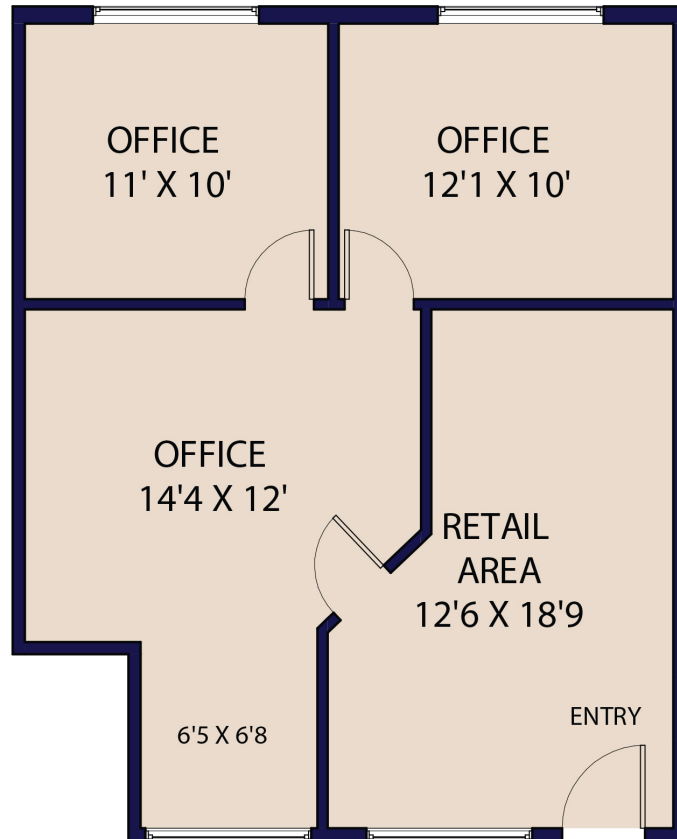

FOR LEASE

EL PATIO REAL / RETAIL AND OFFICE CENTER

AVAILABLE SF
360-1554 SF

DETAILS

AVAILABLE SPACES

- Ground Level Space: 980 SF
- Upper Level Spaces: 360 - 1554 SF
- See Attached Site Plan and Photos for All Existing Businesses

1046 N Tustin St, Orange, CA 92867

**UNIT A
699 SF**

**UNIT C
438 SF**

**UNIT C-F CAN BE COMBINED
FOR UP TO 1554 SF**

INFORMATION DEEMED RELIABLE, BUT NOT GUARANTEED.
SIZES AND DIMENSIONS ARE APPROXIMATE, ACTUAL MAY VARY.

FLOOR PLANS

1046 N Tustin St, Orange, CA 92867

UNIT D
399 SF

UNIT E
360 SF

UNIT F
357 SF

**THESE CAN BE COMBINED WITH OR WITHOUT
UNIT C TO EQUAL UP TO 1554 SF
OR LESS DEPENDING UPON NEEDS**

INFORMATION DEEMED RELIABLE, BUT NOT GUARANTEED.
SIZES AND DIMENSIONS ARE APPROXIMATE, ACTUAL MAY VARY.

FLOOR PLANS

1046 N Tustin St, Orange, CA 92867

UNIT H
429 SF

UNIT I
447 SF

UNIT K
361 SF

UNIT H & I CAN BE COMBINED TO 876 SF

INFORMATION DEEMED RELIABLE, BUT NOT GUARANTEED.
SIZES AND DIMENSIONS ARE APPROXIMATE, ACTUAL MAY VARY.