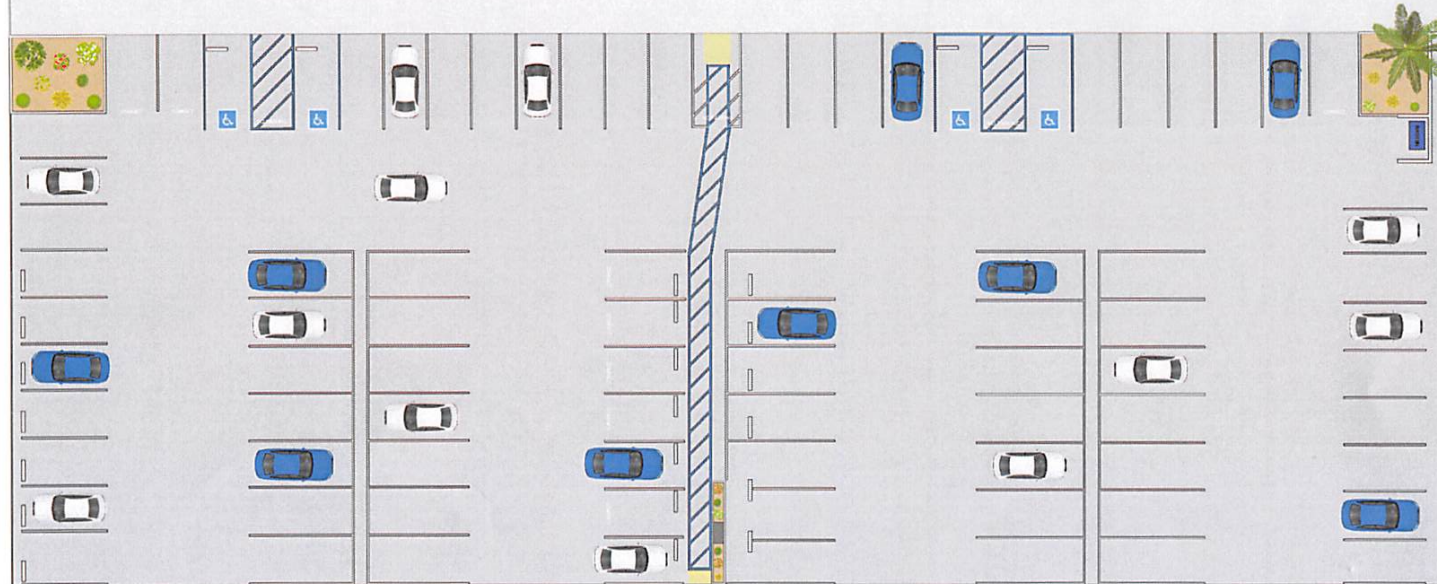

SITE PLAN

1018-1046 NORTH TUSTIN STREET, ORANGE

AVAILABLE