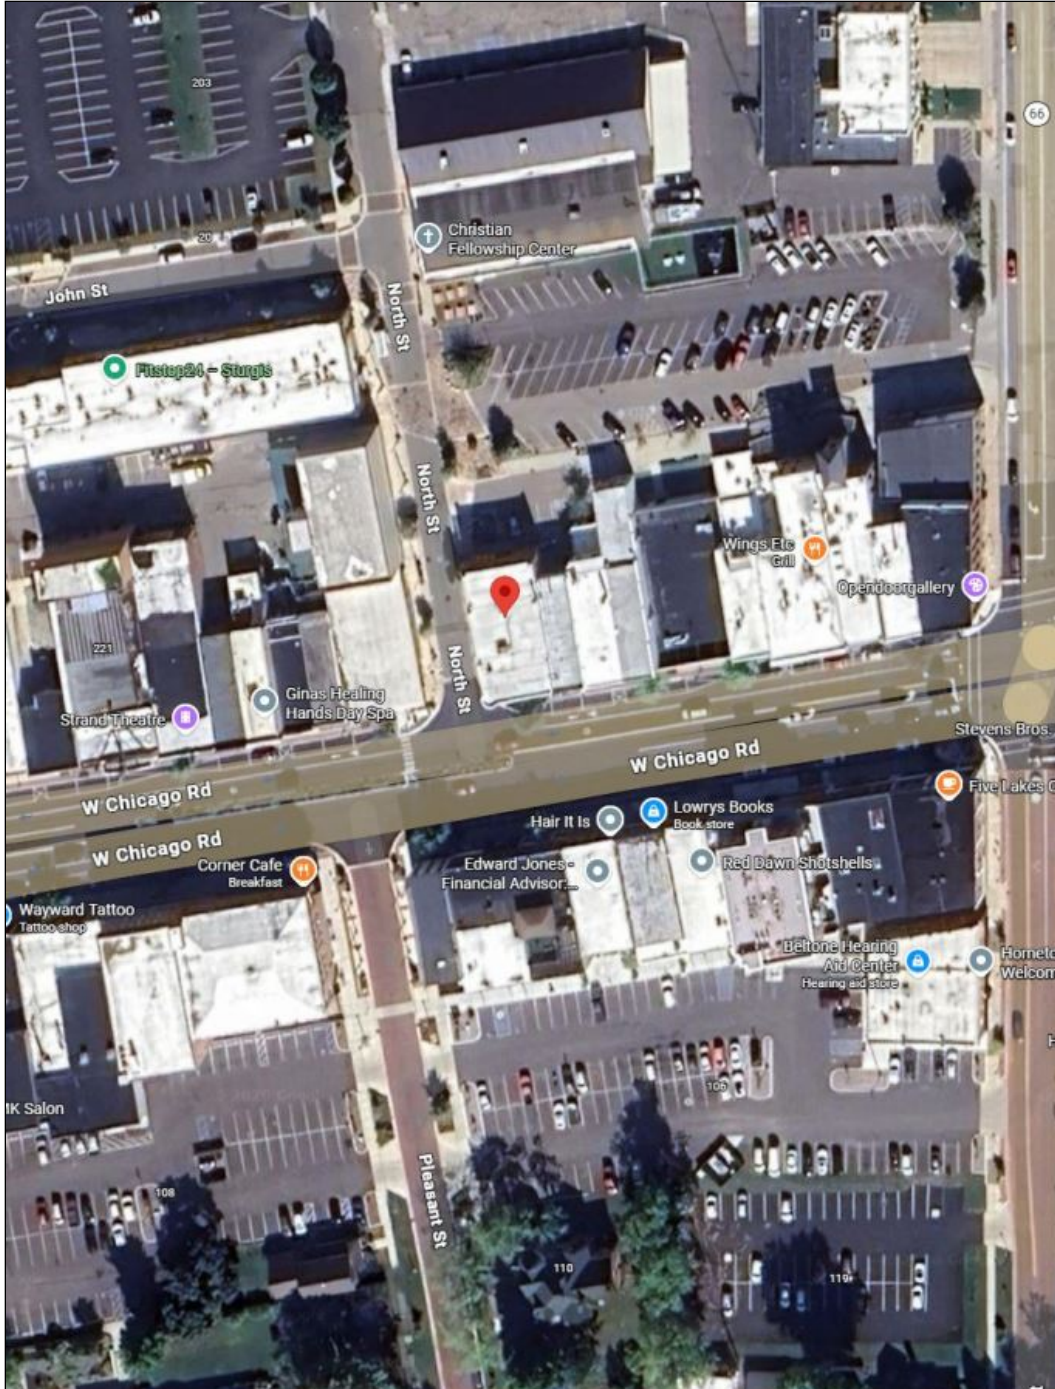

AERIAL PHOTO

127 W Chicago Road | Sturgis, MI 49091

Stephanie Wiltgen
269.373.8106 [direct]
269.208.9700 [mobile]
swiltgen@ccmichigan.com