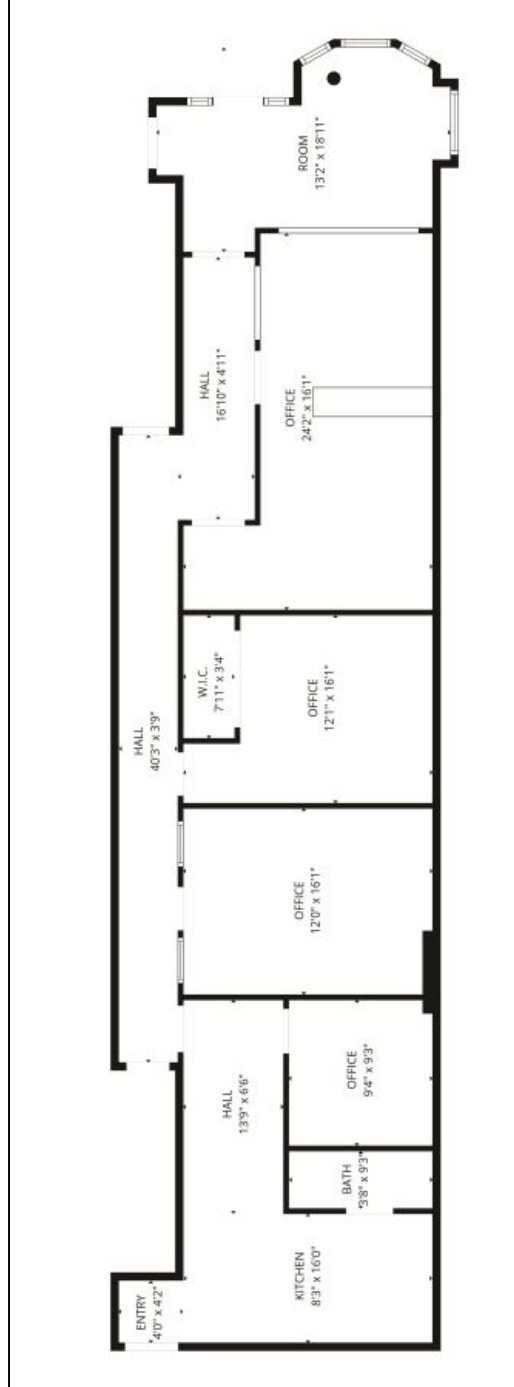

FLOOR PLAN - 1ST FLOOR

127 W Chicago Road | Sturgis, MI 49091

Stephanie Wiltgen
269.373.8106 [direct]
269.208.9700 [mobile]
swiltgen@ccmichigan.com