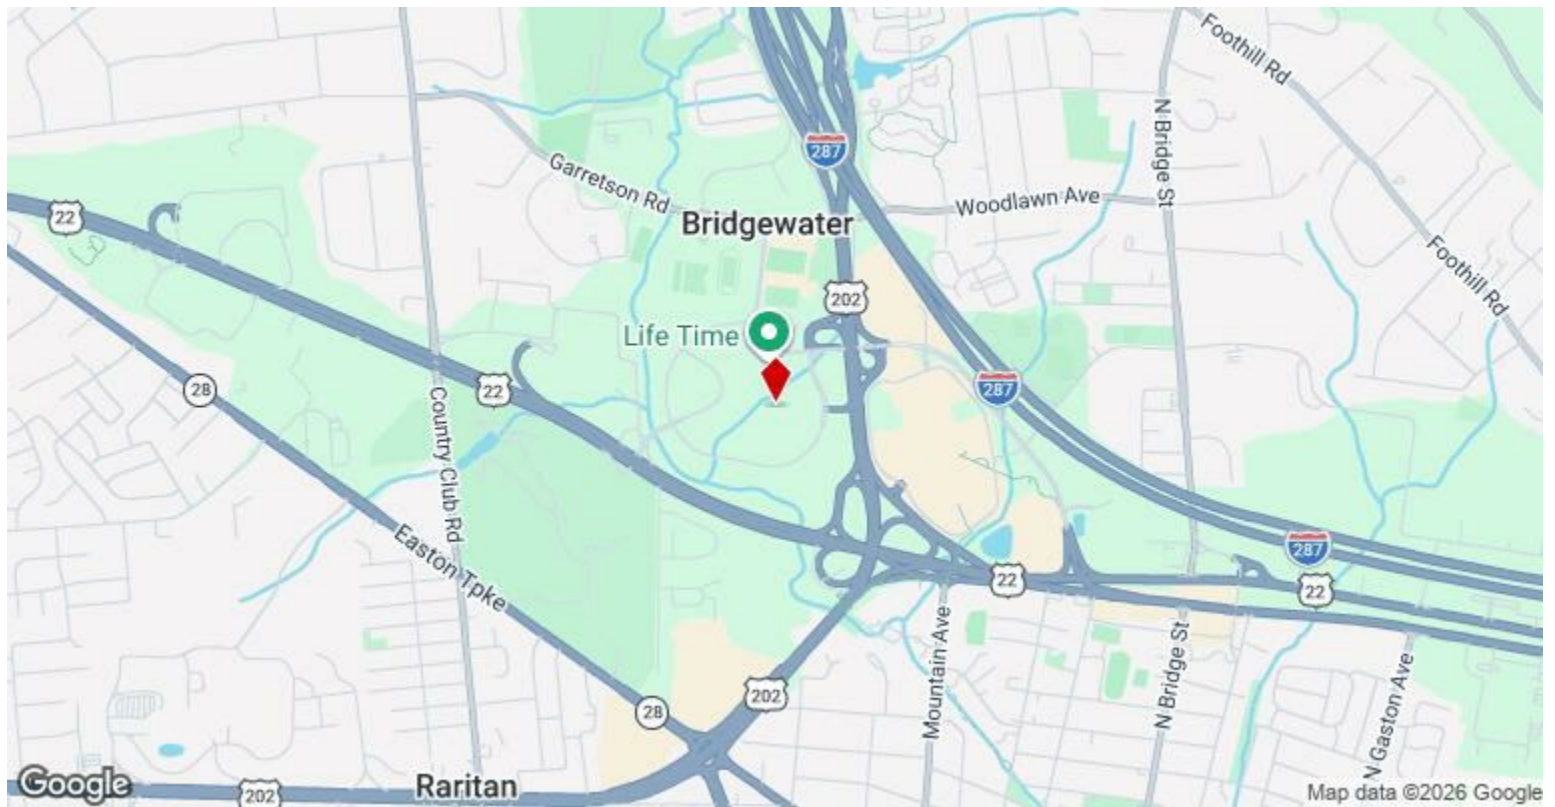

100 Somerset Corporate Blvd, Bridgewater, NJ 08807

Private Offices and Dedicated Desks Available 3/1/2026

Ready to rid your workday of home distractions and surround yourself with workspace dedicated to elevating your productivity?

Life Time Work is the first and only coworking concept that combines exceptional spaces with a world-class health club experience. Now open and located near the expansive luxury athletic resort, Life Time Bridgewater. You'll find flexible workspaces, dedicated desks, private offices, phone booths, conference rooms, event space, dependable tech support, fresh-brewed coffee, healthy snacks and access to world-class health clubs. From the essential to the unexpected, you'll find everything you need to stay healthy and productive.

Our flexible monthly memberships are configured to meet your needs whether you're an entrepreneur looking for a variety of work spaces, or an agile corporation in search of office space with sit-to-stand Herman Miller desks and lockable file cabinets.

Members enjoy a variety of complimentary monthly and quarterly events. We tap into the energy and expertise of our local community to deliver: health and wellness panels, social mixers, informal networking events, professional development sessions, member spotlights and more. Our like-minded and welcoming community will surpass your expectations.

As a Life Time Work member, you receive access to our beautiful Life Time Bridgewater destination as well as all 180+ Life Time luxury health clubs across the U.S. and Canada. You'll find cutting-edge fitness equipment, innovative studio classes, locker rooms with deluxe amenities, healthy cafe and full-service spa.