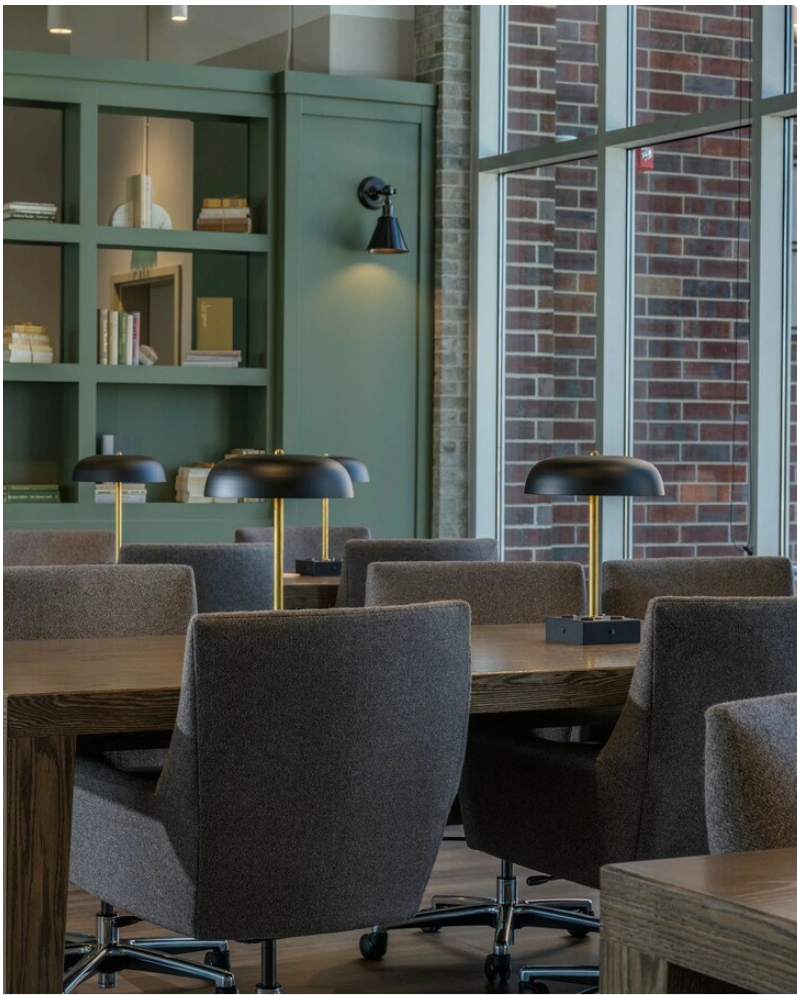

Life Time Work Bridgewater

Upon Request

****Private Offices and Dedicated Desks Available 3/1/2026**** Ready to rid your workday of home distractions and surround yourself with workspace dedicated to elevating your productivity? Life Time Work is the first and only coworking concept that combines exceptional spaces with a world-class health club experience. Now open and located near the expansive luxury athletic resort, Life Time Bridgewater. You'll find flexible workspaces, dedicated desks, private offices, phone booths, conference rooms, event space, dependable tech support, fresh-brewed coffee, healthy snacks and access to world-class health clubs. From the essential to the unexpected, you'll find everything you need to stay healthy and productive.