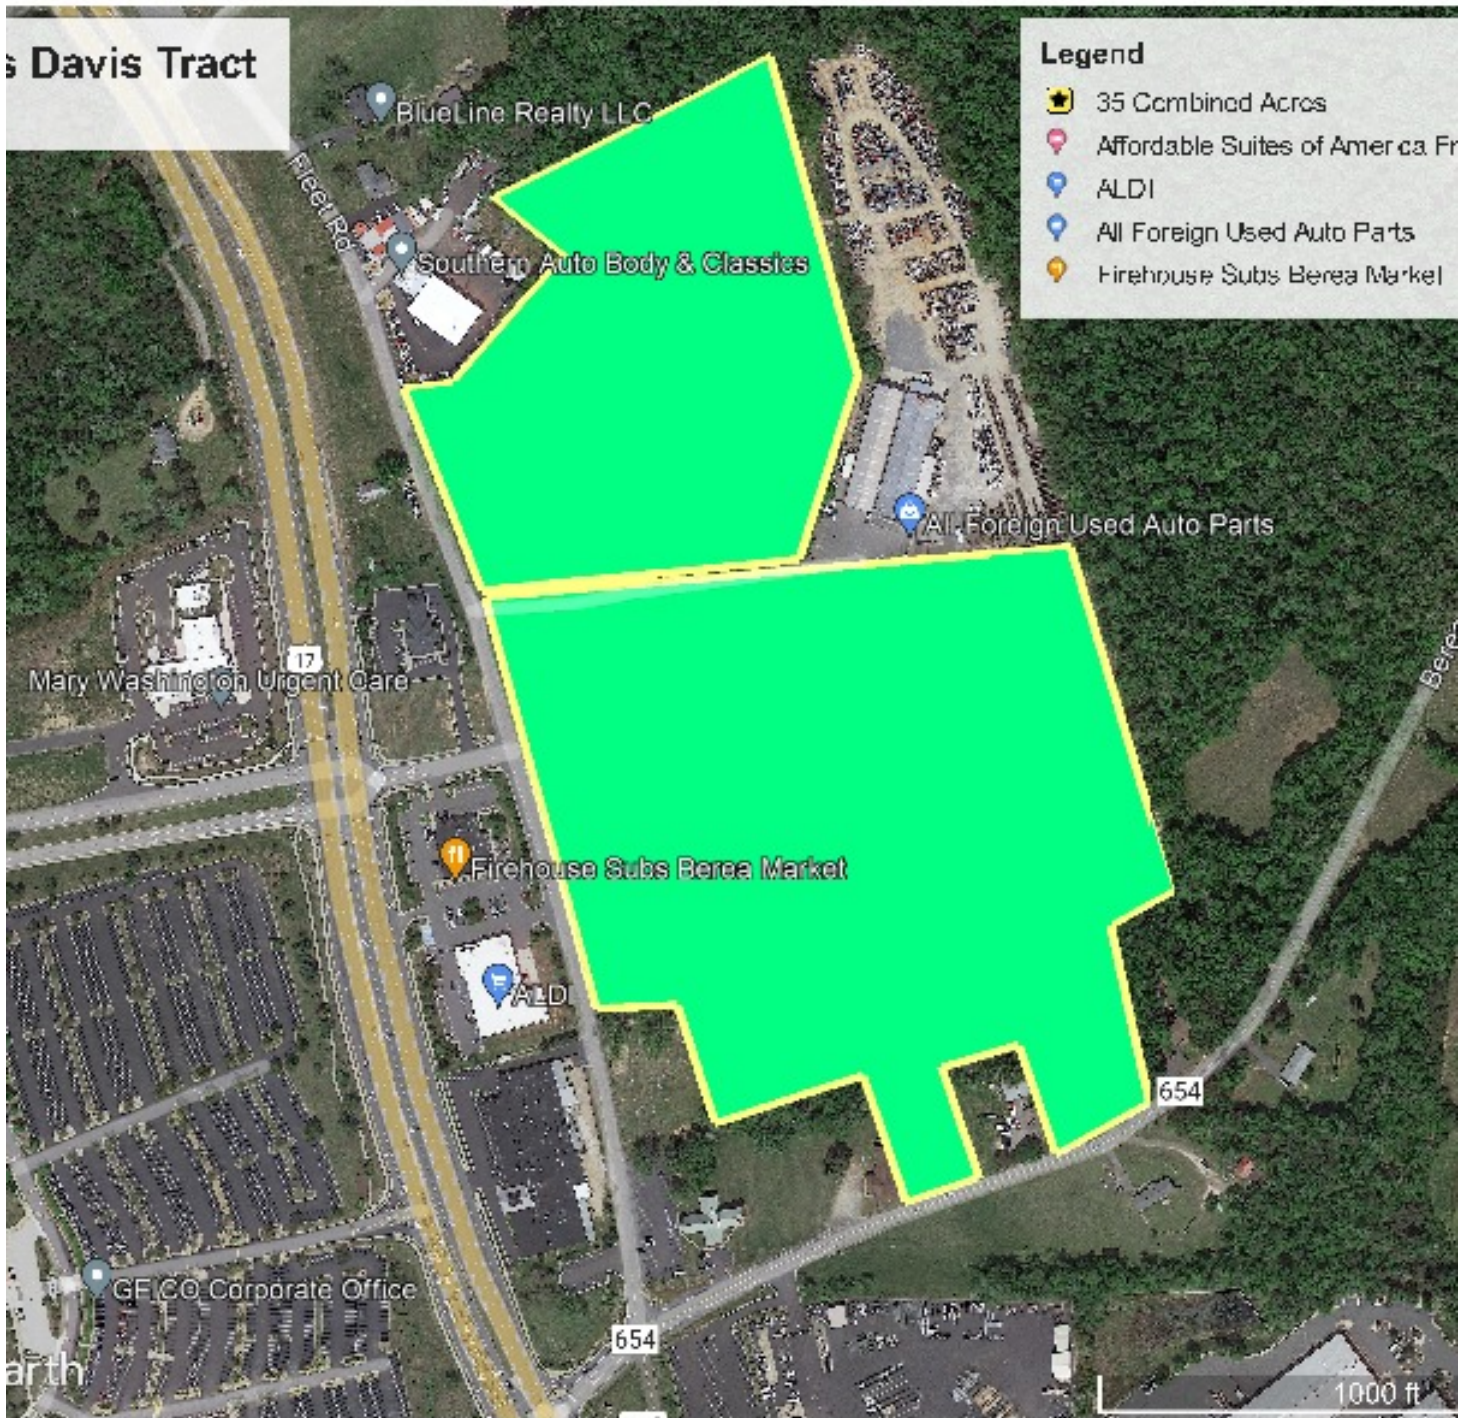

SALE

FLEET RD

Fleet Rd Fredericksburg, VA 22405

J.R. Burdette
239 293 4087

COLDWELL BANKER
COMMERCIAL
ELITE