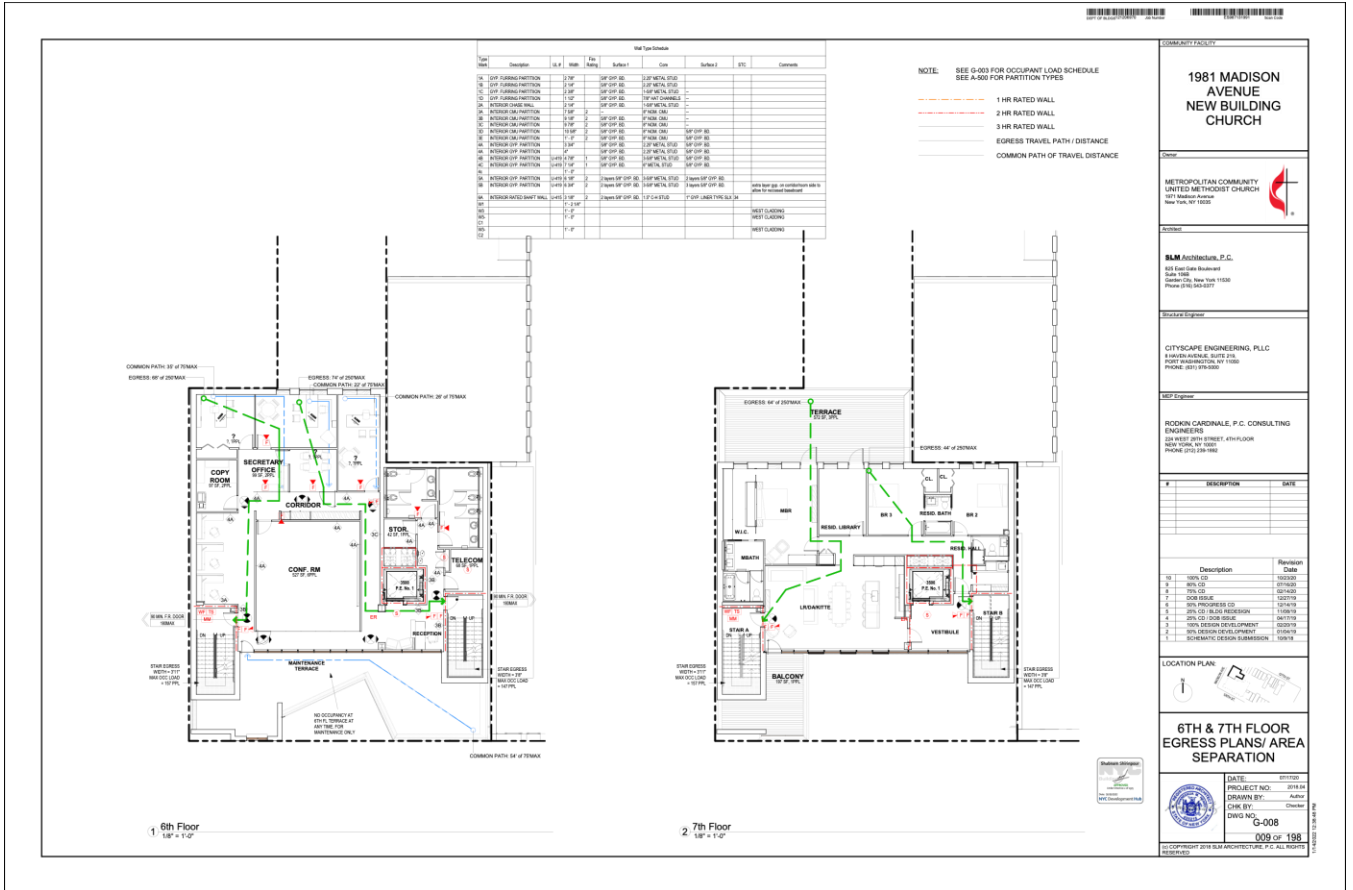

1985 Madison Avenue, East Harlem, NY 10035

LAYOUTS

Ecclesiastical Realty LLC
53 West 36th Street, Suite 703
New York, NY 10018
Churchrealestate.nyc
Licensed Real Estate Brokers

Roget Lerner
917-847-2681
roget@churchrealestate.nyc

Steve Bodden
917-545-3843
Steve@churchrealestate.nyc

Alain Haspil
646-339-9013
Alain@churchrealestate.nyc

Confidentiality Notice: The contents of this transmittal and any attachments are intended for the exclusive use of the addressee(s), and may contain confidential and/or legally privileged information. If you are not the intended recipient, you are hereby notified that any disclosure, copying, distribution or the taking of any action in reliance on the contents of this information is strictly prohibited. If you have received this transmittal in error, please notify us immediately by return e-mail, and then delete this message and all attachments. Copyright © 2025, All Rights Reserved.