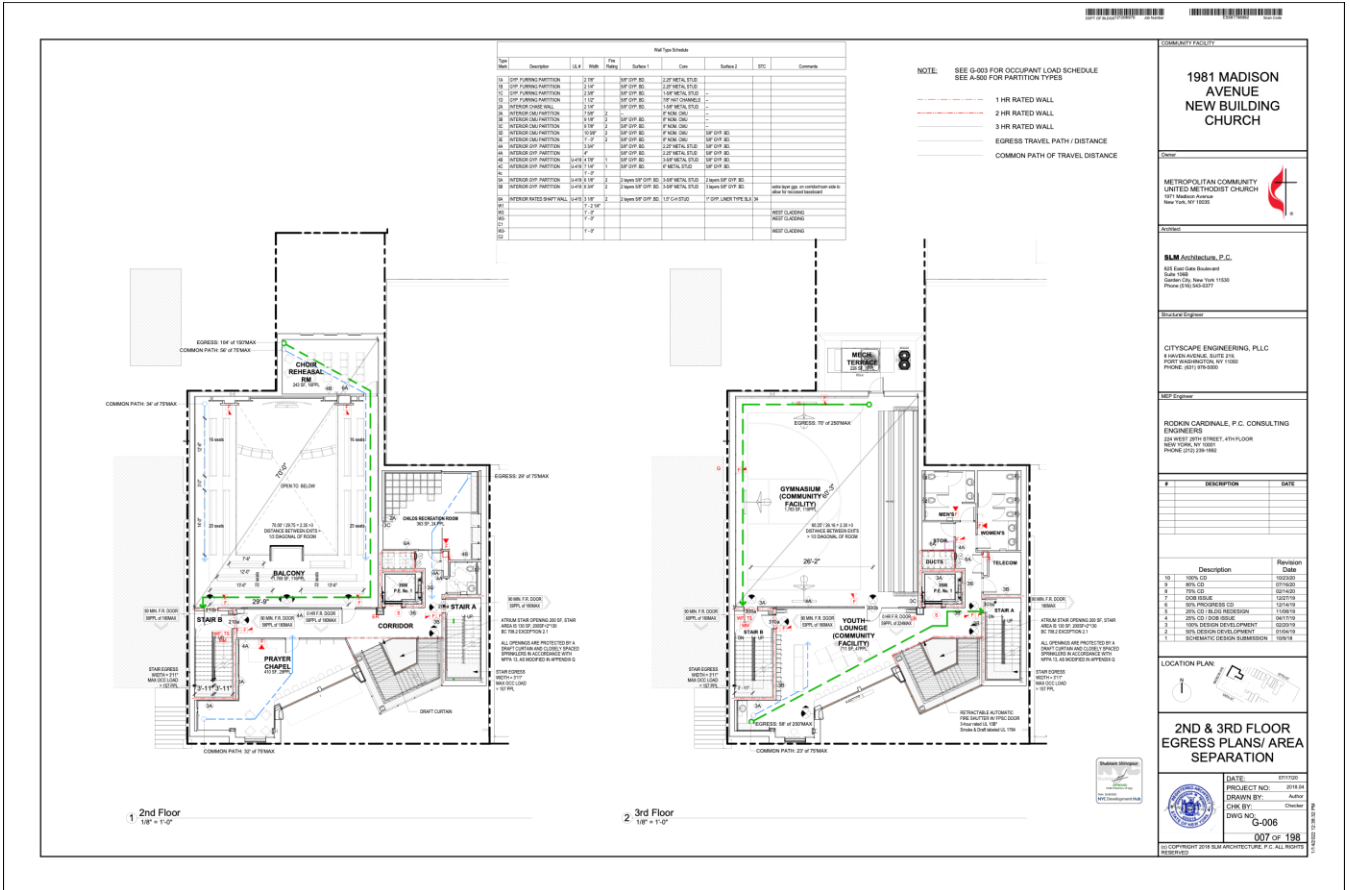

1985 Madison Avenue, East Harlem, NY 10035

LAYOUTS

Ecclesiastical Realty LLC
53 West 36th Street, Suite 703
New York, NY 10018
Churchrealestate.nyc
Licensed Real Estate Brokers

Roget Lerner
917-847-2681
roget@churchrealestate.nyc

Steve Bodden
917-545-3843
Steve@churchrealestate.nyc

Alain Haspil
646-339-9013
Alain@churchrealestate.nyc