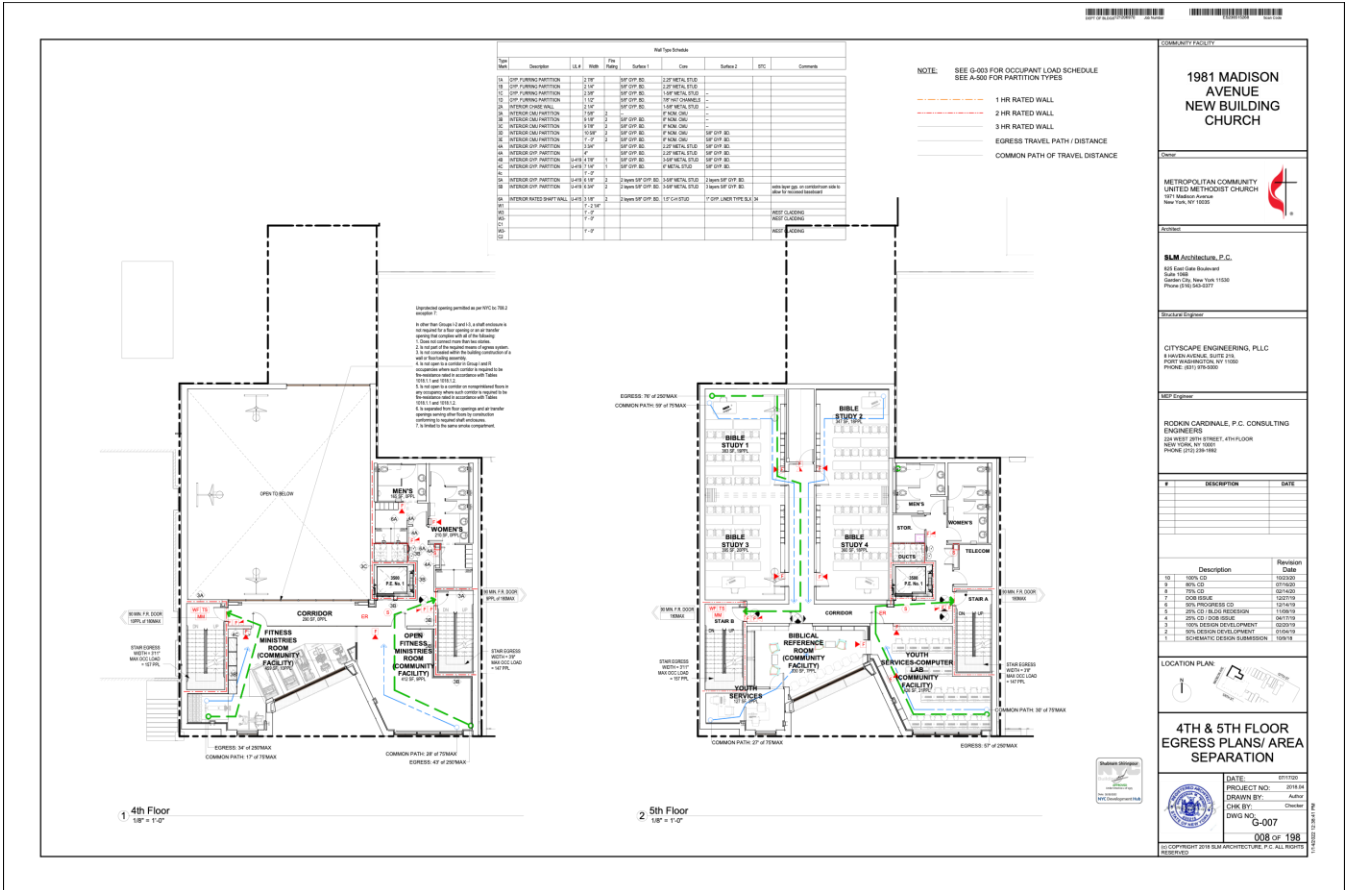

1985 Madison Avenue, East Harlem, NY 10035

LAYOUTS

Ecclesiastical Realty LLC
53 West 36th Street, Suite 703
New York, NY 10018
Churchrealestate.nyc
Licensed Real Estate Brokers

Roget Lerner
917-847-2681
roget@churchrealestate.nyc

Steve Bodden
917-545-3843
Steve@churchrealestate.nyc

Alain Haspil
646-339-9013
Alain@churchrealestate.nyc