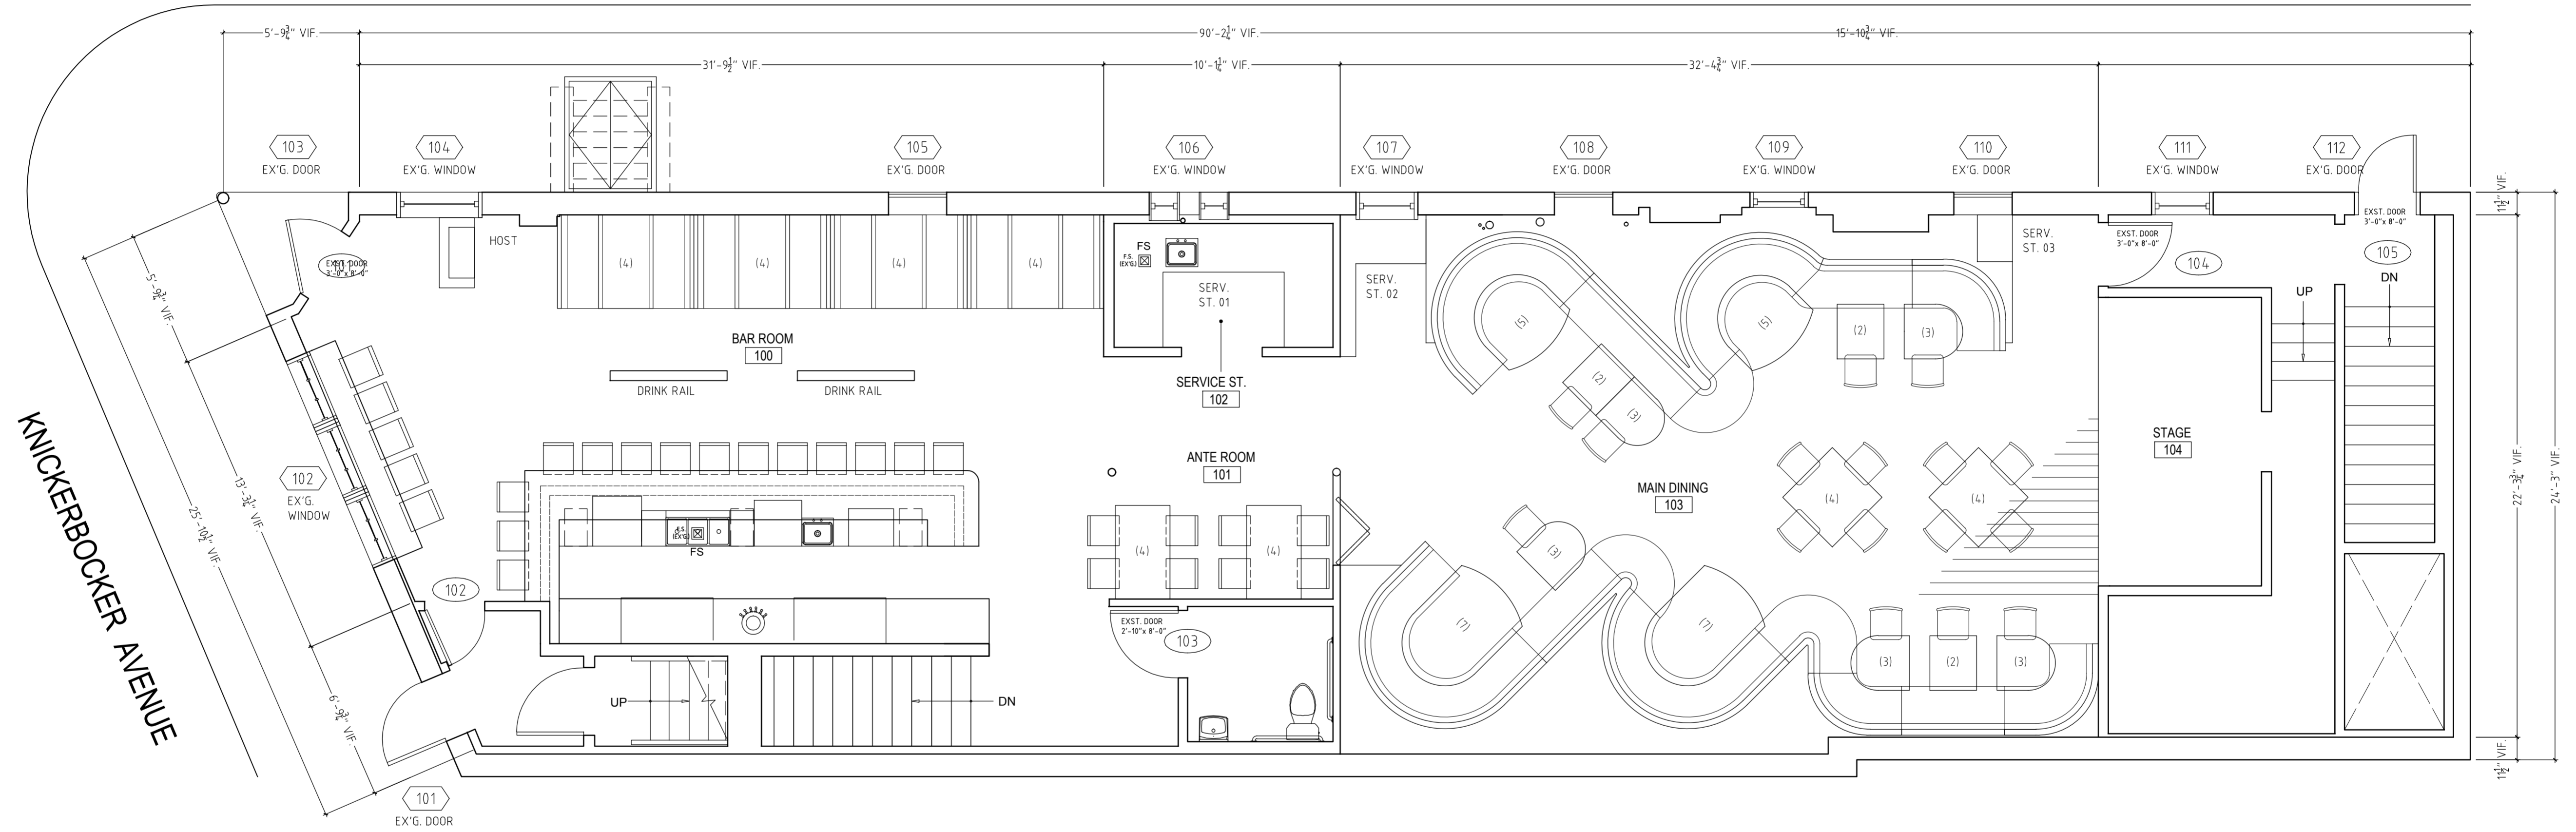

# JOHNSON AVENUE

SEATING COUNTS:	
BAR:	14
BAR WINDOW:	05
BAR MID HT.:	16
TRANSITION AREA:	8
DINING RM.:	53
<b>TOTAL:</b>	<b>96 SEATS</b>