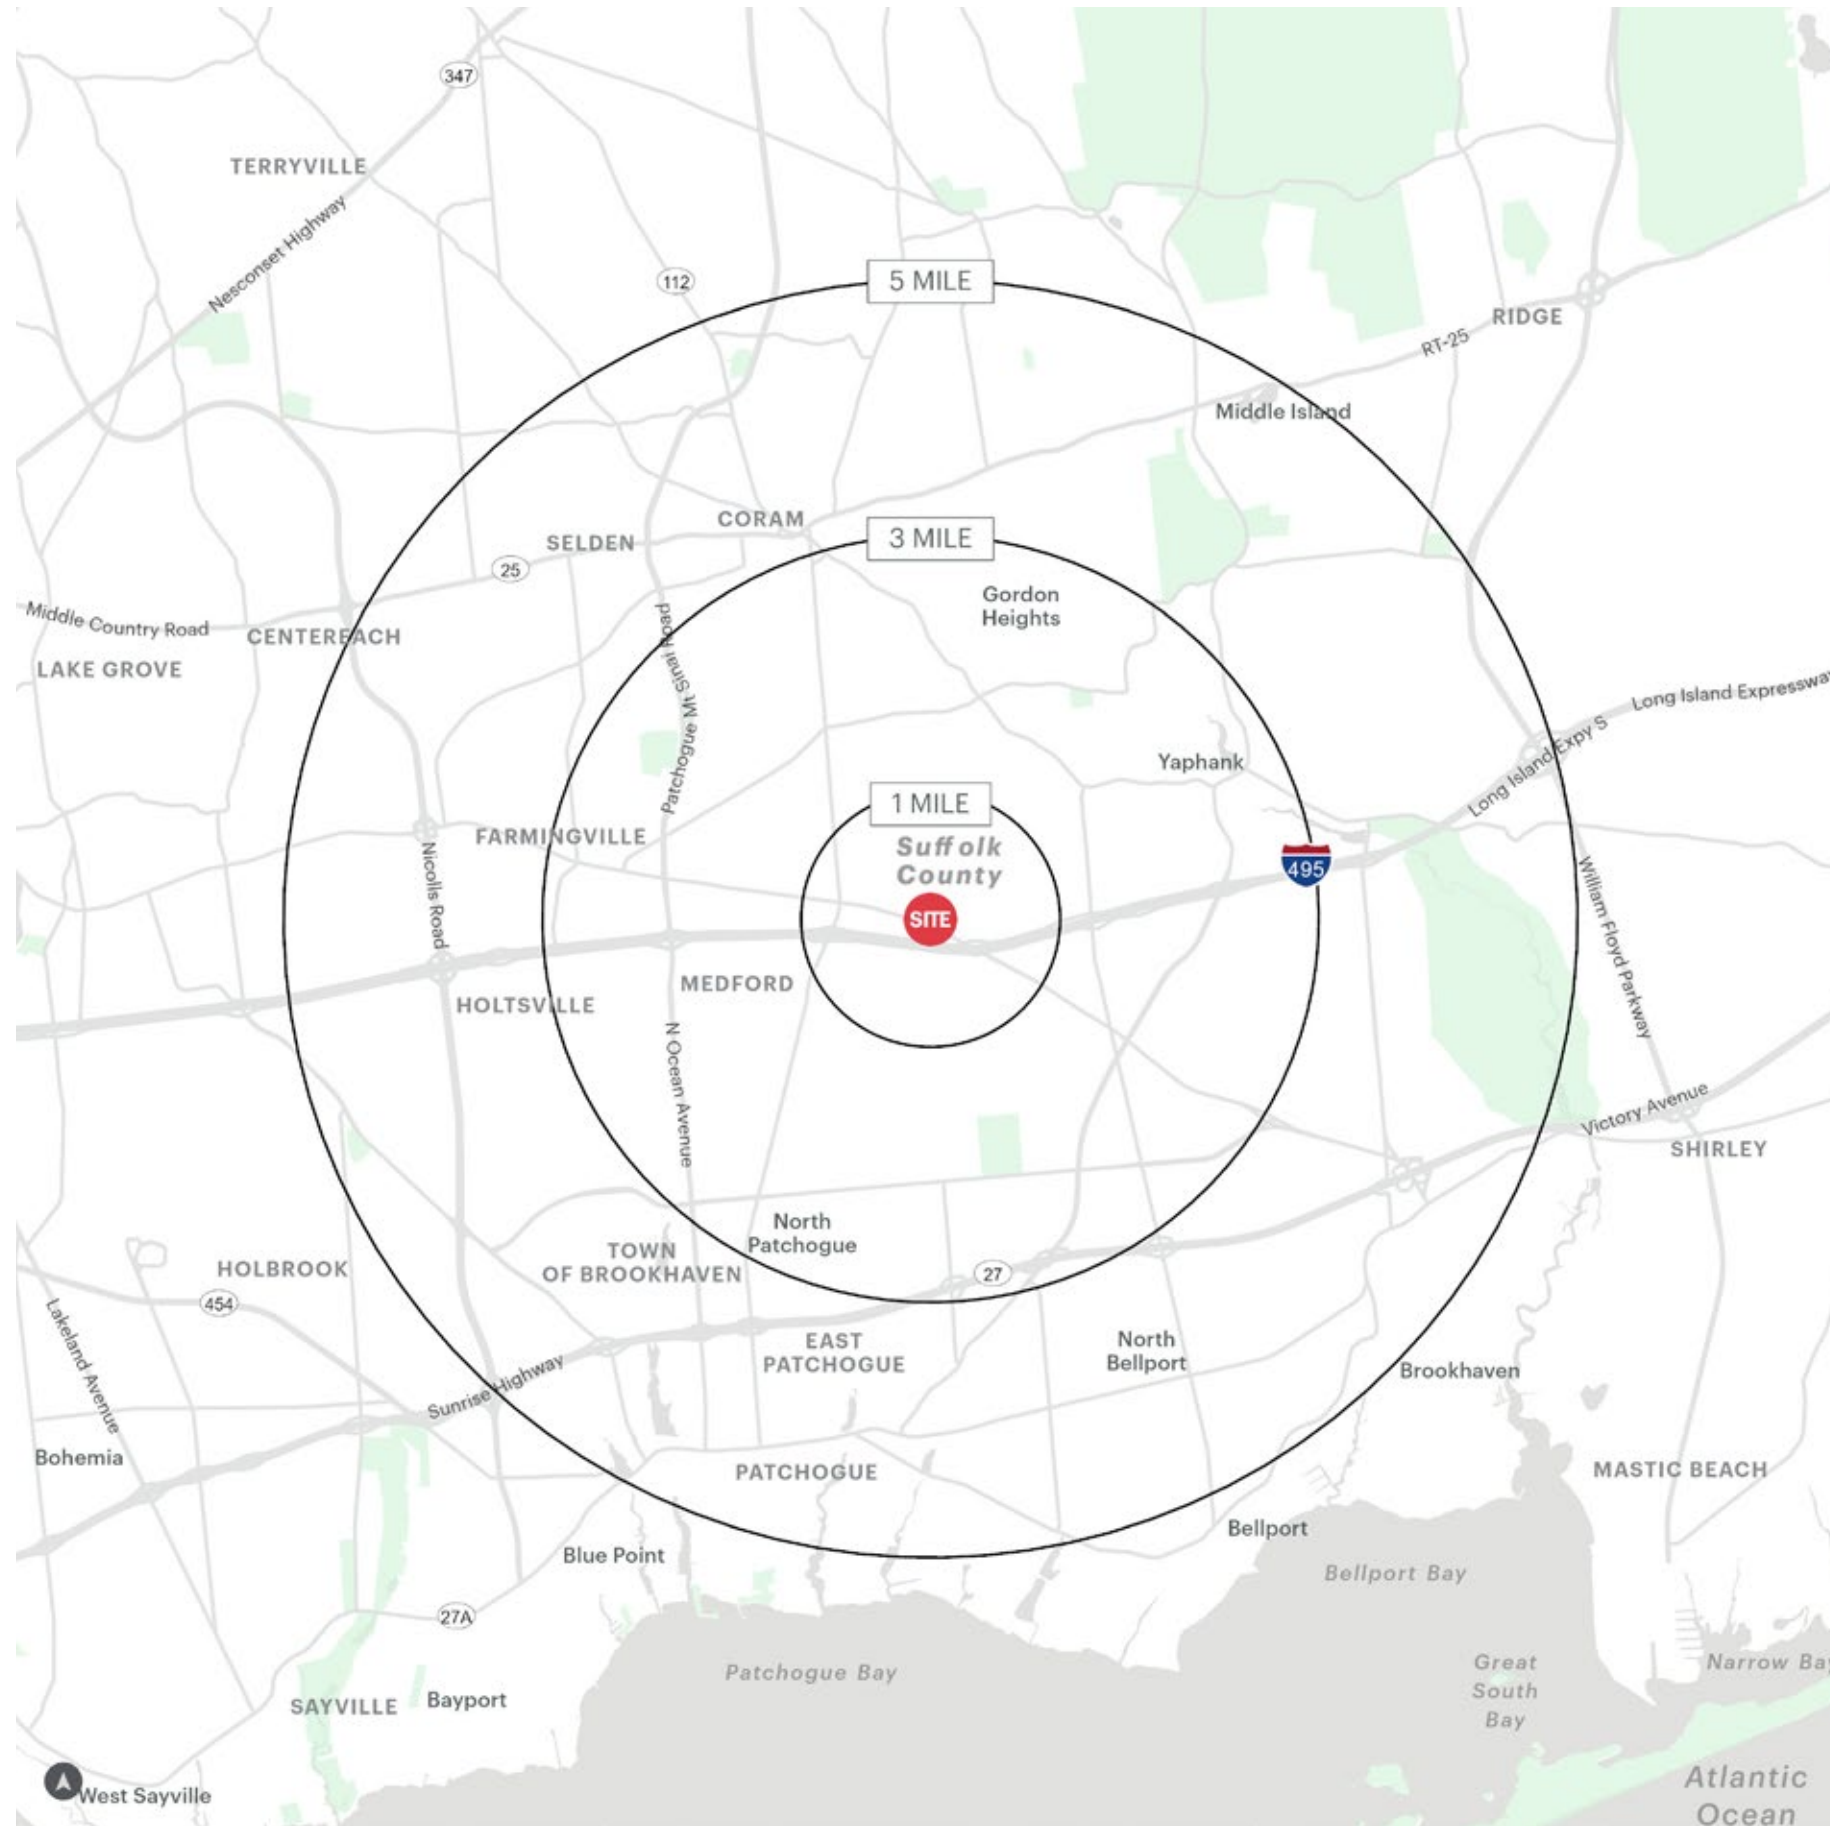

NEIGHBORS

Target, Sam's Club, TJ Maxx, Michaels, Lowe's Home Improvement, Walgreen's, Starbucks

COMMENTS

¼ Mile from the Long Island Expressway (Exit 65)

Located 1 mile from Patchogue-Medford High School

CONTACT EXCLUSIVE AGENTS

MARKET AERIAL

MEDFORD PLAZA MEDFORD, NEW YORK

AERIAL

AREA DEMOGRAPHICS

1 MILE RADIUS

POPULATION
7,704
HOUSEHOLDS
2,340
AVERAGE HOUSEHOLD INCOME
\$127,507
MEDIAN HOUSEHOLD INCOME
\$104,893

COLLEGE GRADUATES (BACHELOR'S +)
1,537 - 27.0%
TOTAL BUSINESSES
259
TOTAL EMPLOYEES
2,894
DAYTIME POPULATION (W/ 16 YR +)
7,240

3 MILE RADIUS

POPULATION
58,485
HOUSEHOLDS
19,851
AVERAGE HOUSEHOLD INCOME
\$138,209
MEDIAN HOUSEHOLD INCOME
\$108,882

COLLEGE GRADUATES (BACHELOR'S +)
12,625 - 30.0%
TOTAL BUSINESSES
1,997
TOTAL EMPLOYEES
23,194
DAYTIME POPULATION (W/ 16 YR +)
52,329

5 MILE RADIUS

POPULATION
177,230
HOUSEHOLDS
63,030
AVERAGE HOUSEHOLD INCOME
\$137,615
MEDIAN HOUSEHOLD INCOME
\$108,139

COLLEGE GRADUATES (BACHELOR'S +)
41,705 - 32.0%
TOTAL BUSINESSES
5,972
TOTAL EMPLOYEES
60,566
DAYTIME POPULATION (W/ 16 YR +)
147,526