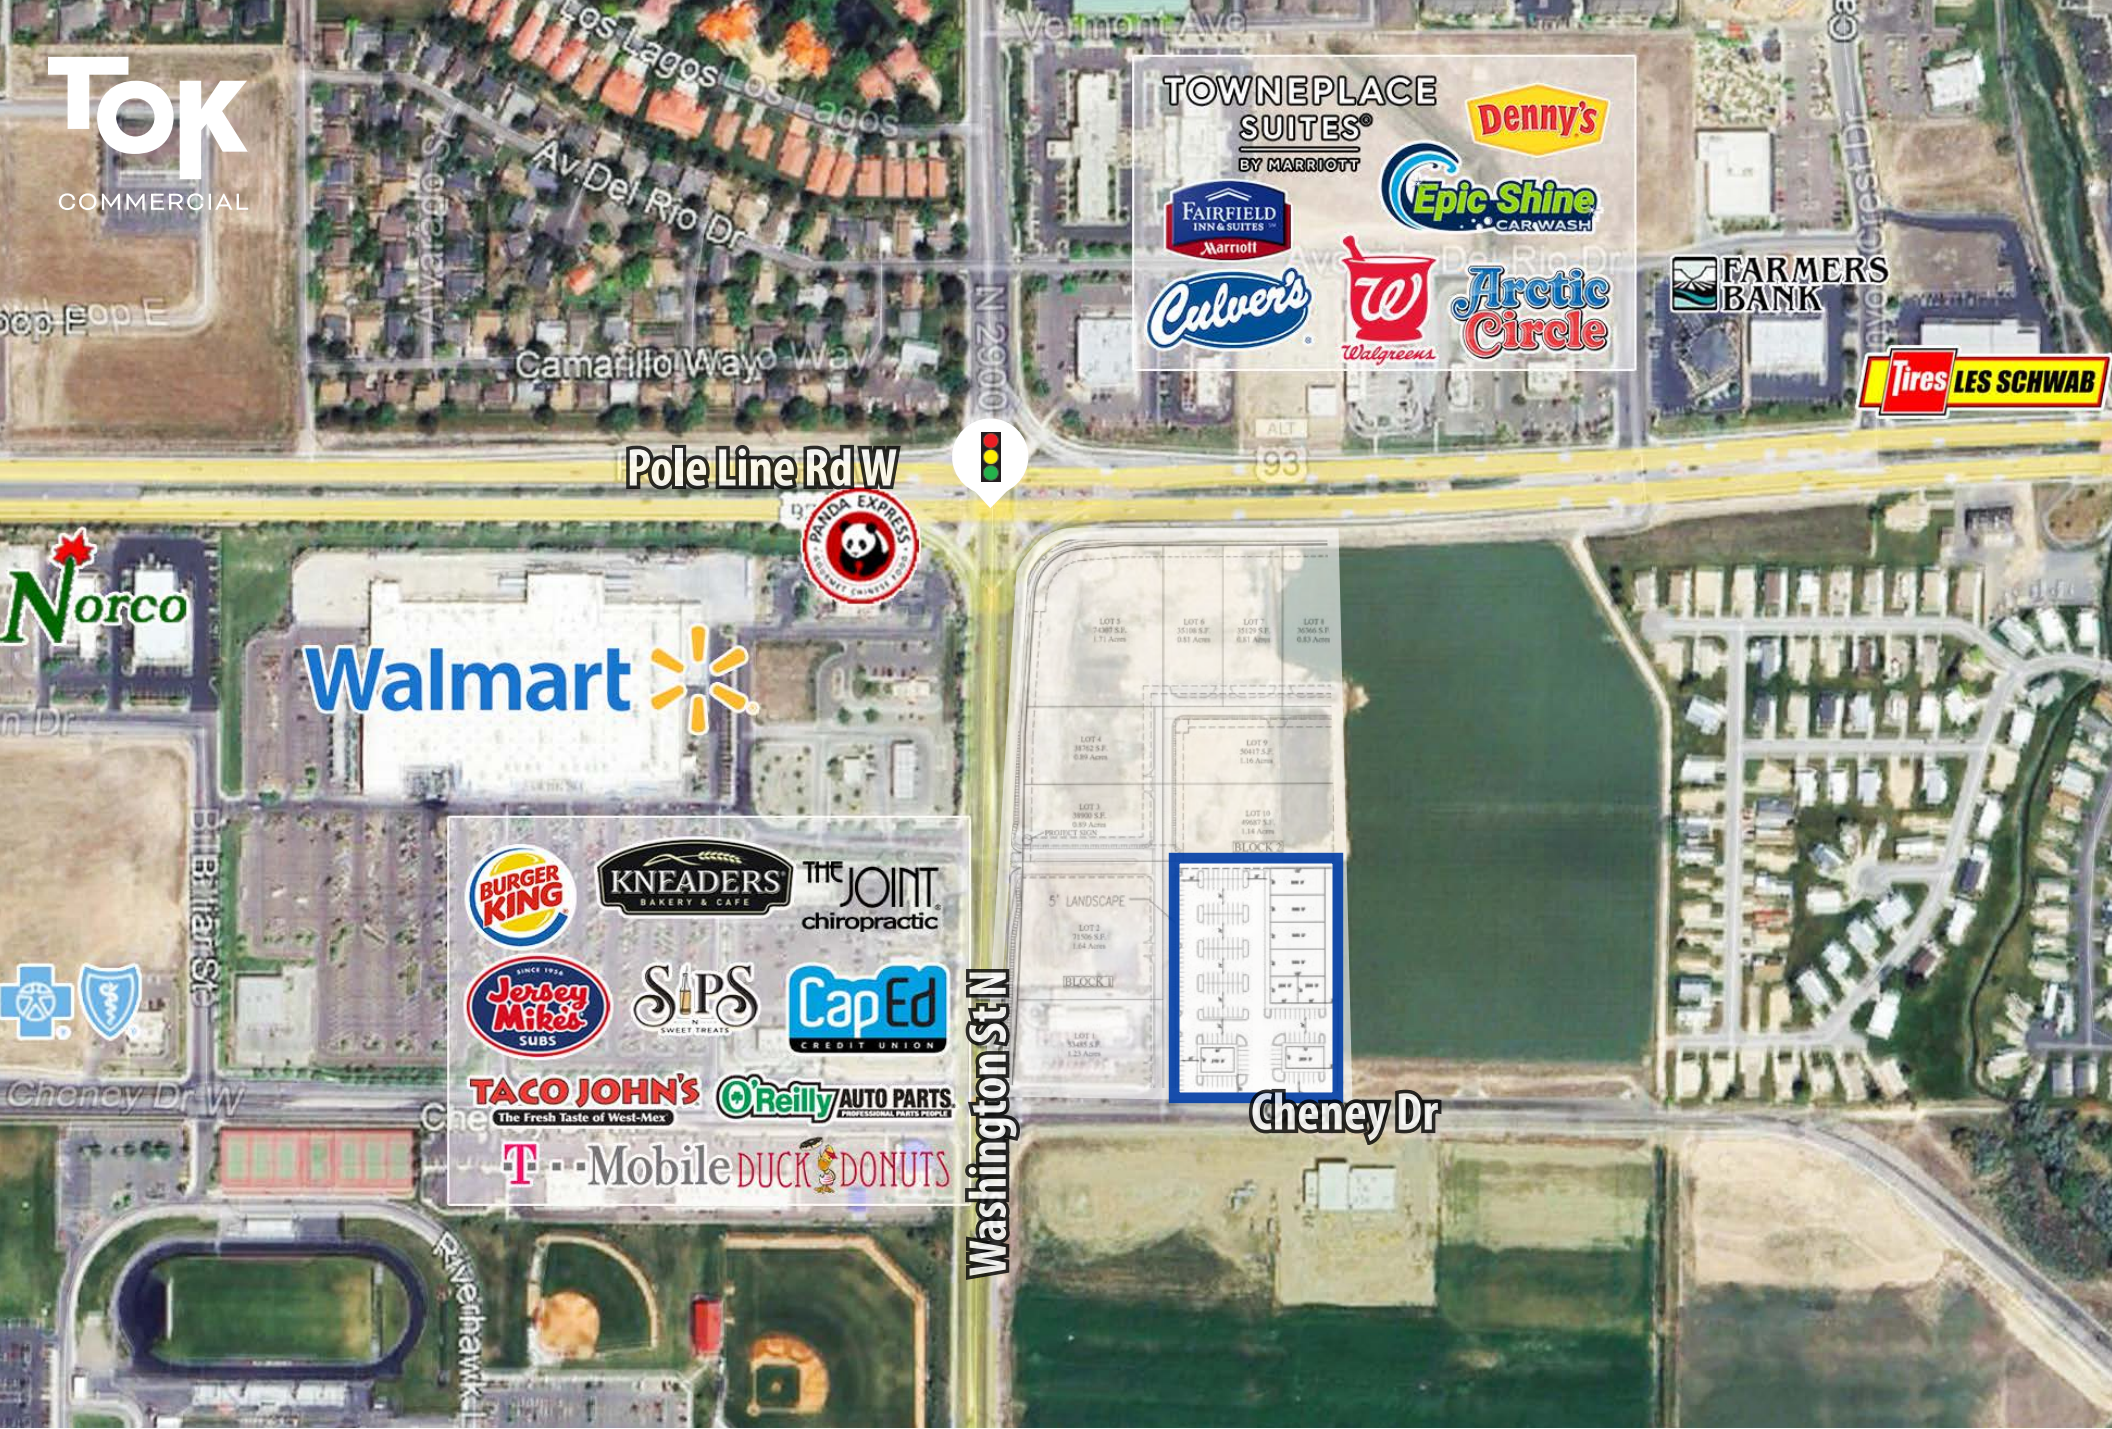

jesse@tokcommercial.com

DETAILS

- SUBMARKET:** Canyon
- ZONING:** C-1
- LOT SIZE:** 0.81 - 3.5 AC
- SALE PRICE:** \$2,285,000

HIGHLIGHTS

- Lot available just down Pole Line Road from Twin Falls' major retail hub.
- Excellent exposure on one of the most heavily traveled corners in the market.
- Located in high growth area near major retailers such as Costco, Culver's, Epic Shine Car Wash, Fairfield Inn by Marriott, Panda Express, Target, Walgreens, Walmart Supercenter, and many more!
- Adjacent to the College of Southern Idaho campus and Canyon Ridge High School.

TOKCOMMERCIAL.COM

TOWNEPLACE SUITES®
BY MARRIOTT

Denny's

Fairfield INN & SUITES™
Marriott

Epic Shine CARWASH

Culver's

Walgreens

Arctic Circle

FARMERS BANK

Tires LES SCHWAB

Walmart

BURGER KING

KNEADERS BAKERY & CAFE

THE JOINT chiropractic

Jersey Mike's SUBS

SIPS SWEET TREATS

CapEd CREDIT UNION

TACO JOHN'S The Fresh Taste of West-Mex

O'Reilly AUTO PARTS PROFESSIONAL PARTS PEOPLE

Mobile DUCK DONUTS

Washington St N

Cheney Dr

CLICK TO VIEW PROPERTY VIDEO 