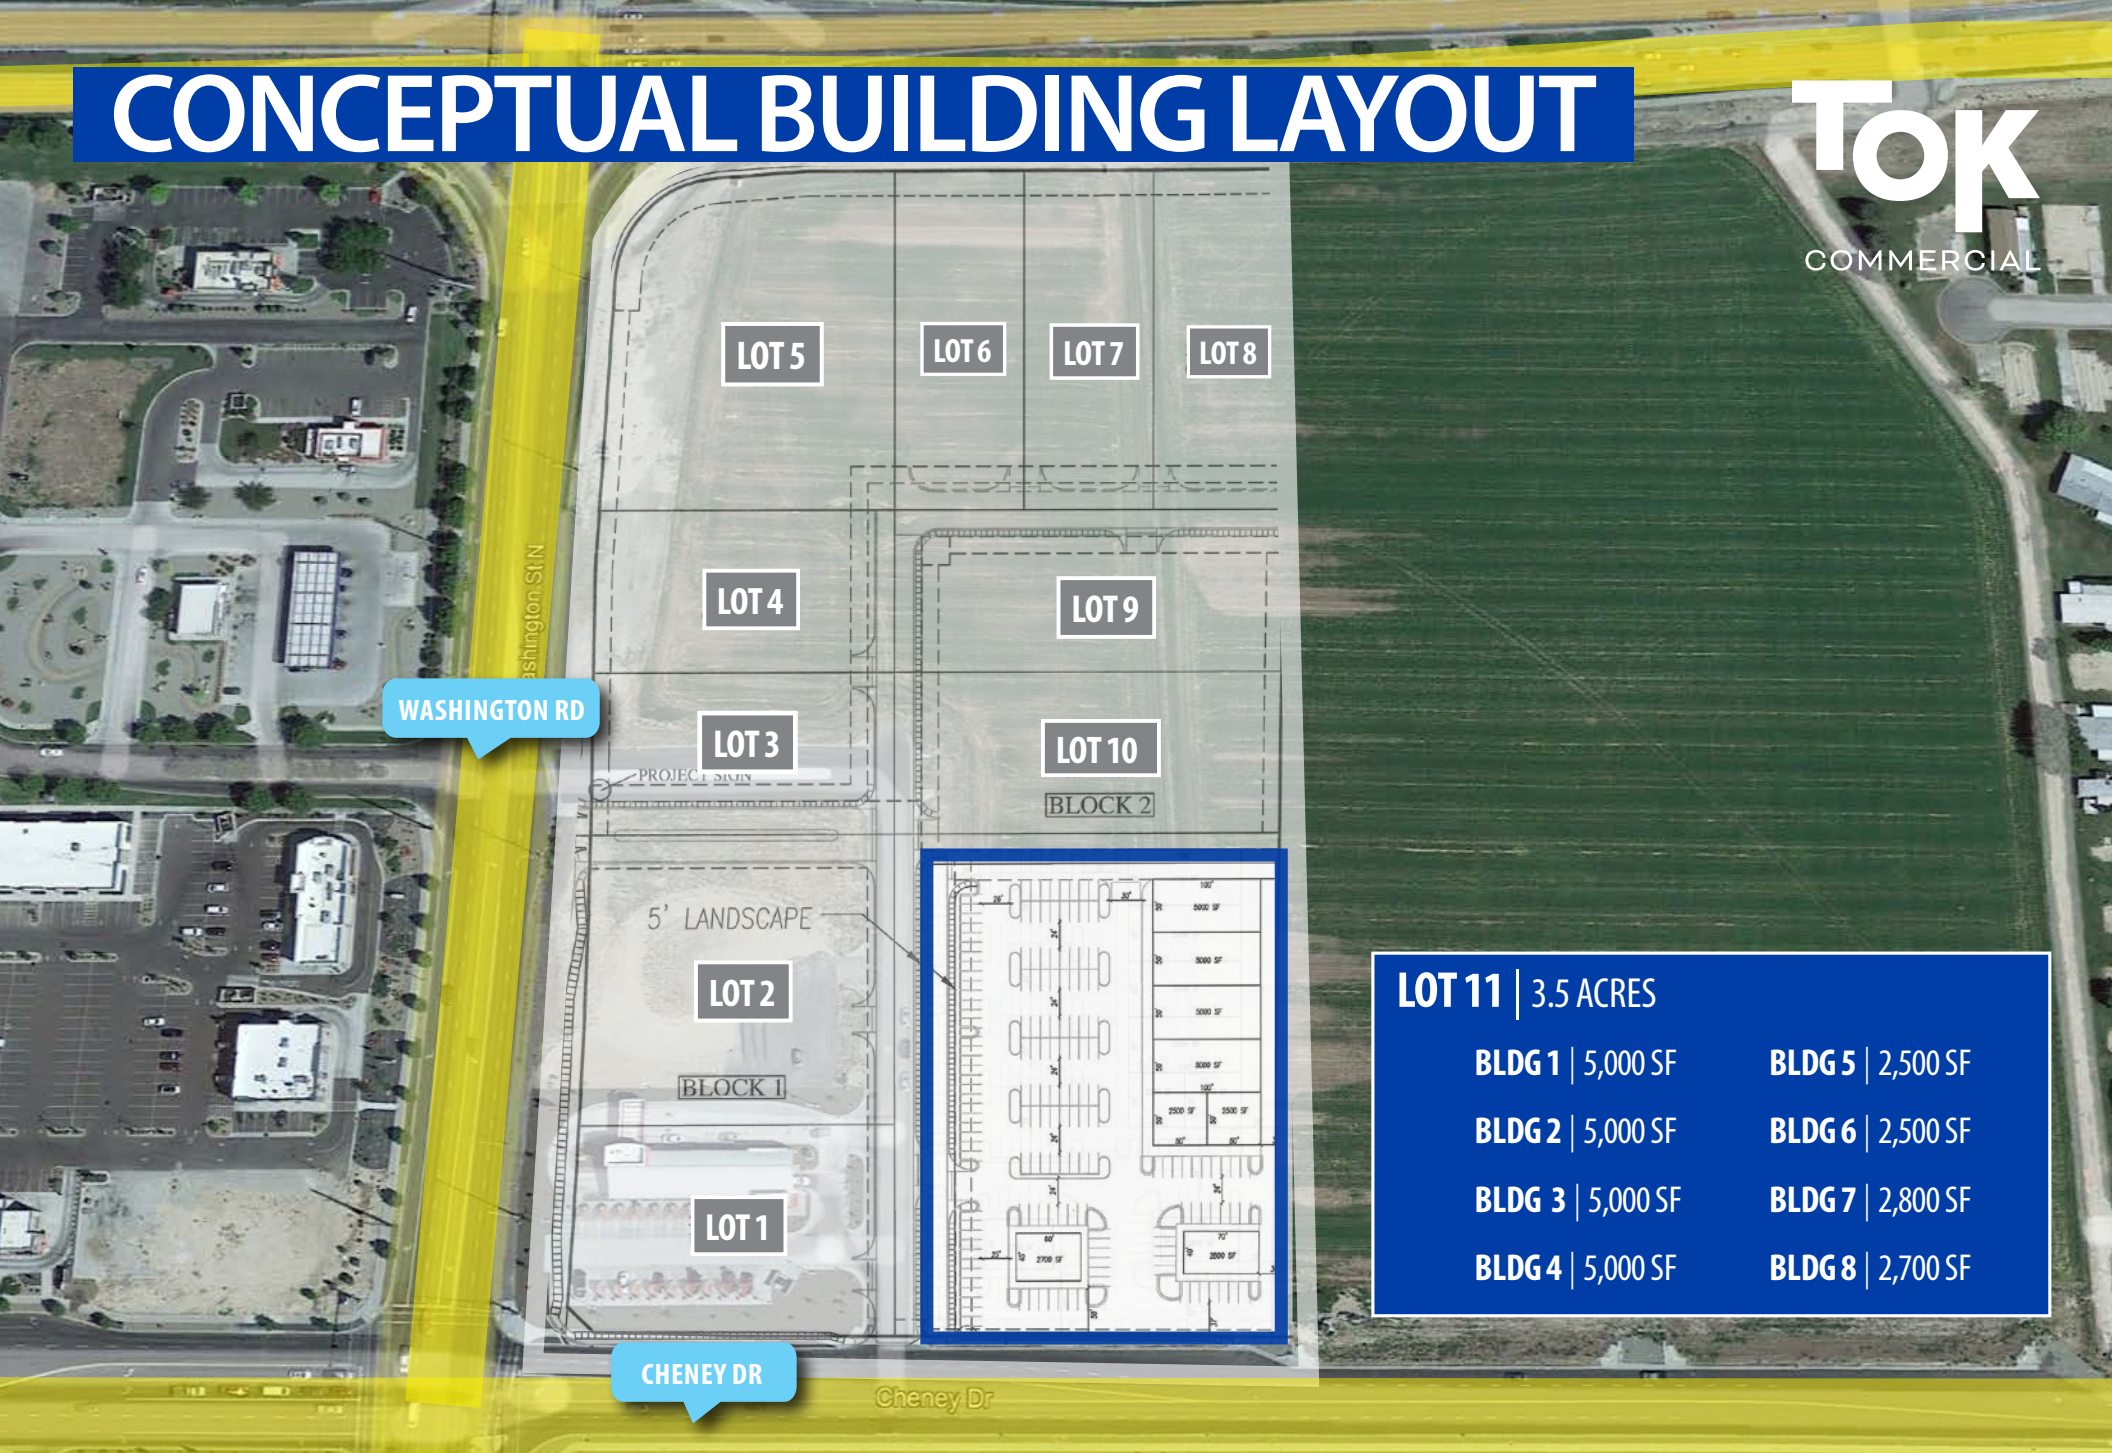

jesse@tokcommercial.com

DETAILS

- SUBMARKET:** Canyon
- ZONING:** C-1
- LOT SIZE:** 0.81 - 3.5 AC
- SALE PRICE:** \$2,285,000

HIGHLIGHTS

- Lot available just down Pole Line Road from Twin Falls' major retail hub.
- Excellent exposure on one of the most heavily traveled corners in the market.
- Located in high growth area near major retailers such as Costco, Culver's, Epic Shine Car Wash, Fairfield Inn by Marriott, Panda Express, Target, Walgreens, Walmart Supercenter, and many more!
- Adjacent to the College of Southern Idaho campus and Canyon Ridge High School.

CONCEPTUAL BUILDING LAYOUT

TOK
COMMERCIAL

WASHINGTON RD

CHENEY DR

LOT 11 3.5 ACRES	
BLDG 1 5,000 SF	BLDG 5 2,500 SF
BLDG 2 5,000 SF	BLDG 6 2,500 SF
BLDG 3 5,000 SF	BLDG 7 2,800 SF
BLDG 4 5,000 SF	BLDG 8 2,700 SF