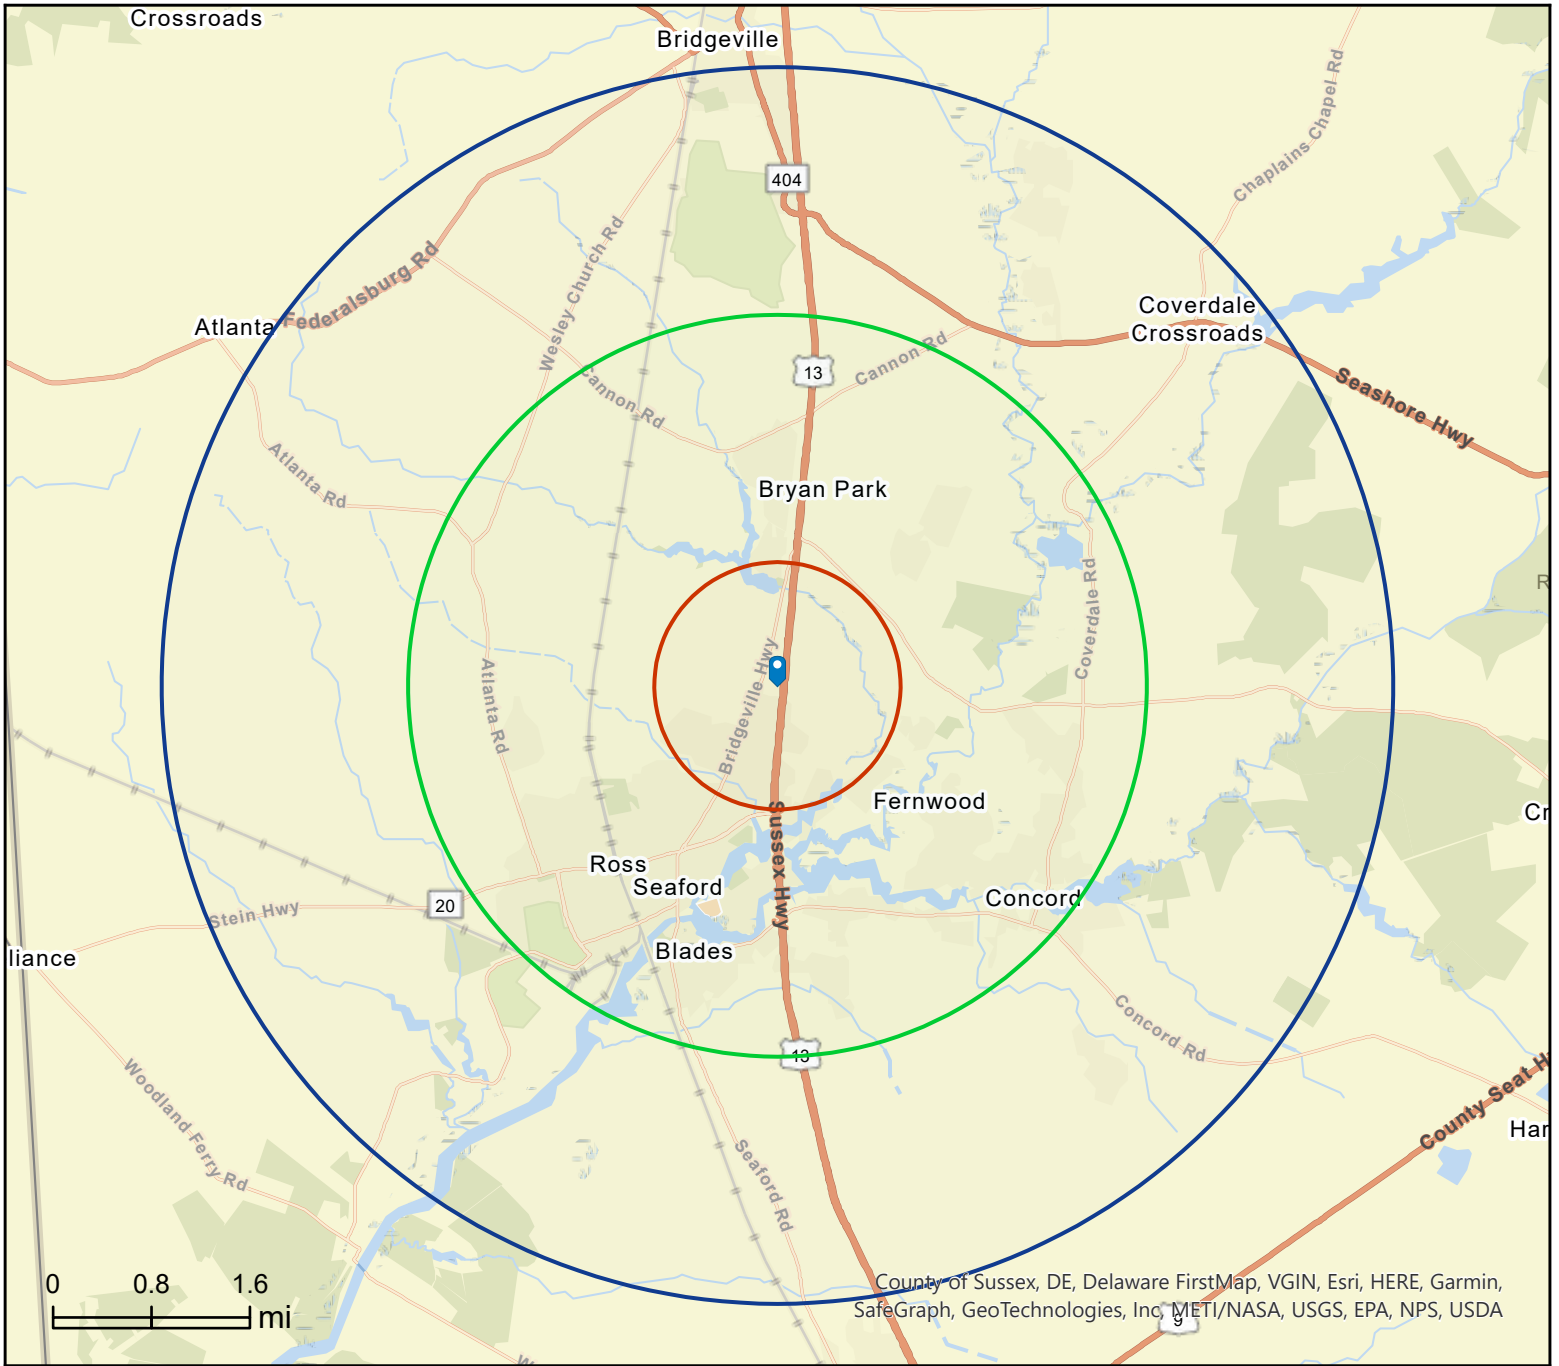

22706 Sussex Hwy, Seaford, Delaware, 19973
Rings: 1, 3, 5 mile radii

Prepared by Esri
Latitude: 38.66769
Longitude: -75.59408

County of Sussex, DE, Delaware FirstMap, VGIN, Esri, HERE, Garmin, SafeGraph, GeoTechnologies, Inc, METI/NASA, USGS, EPA, NPS, USDA