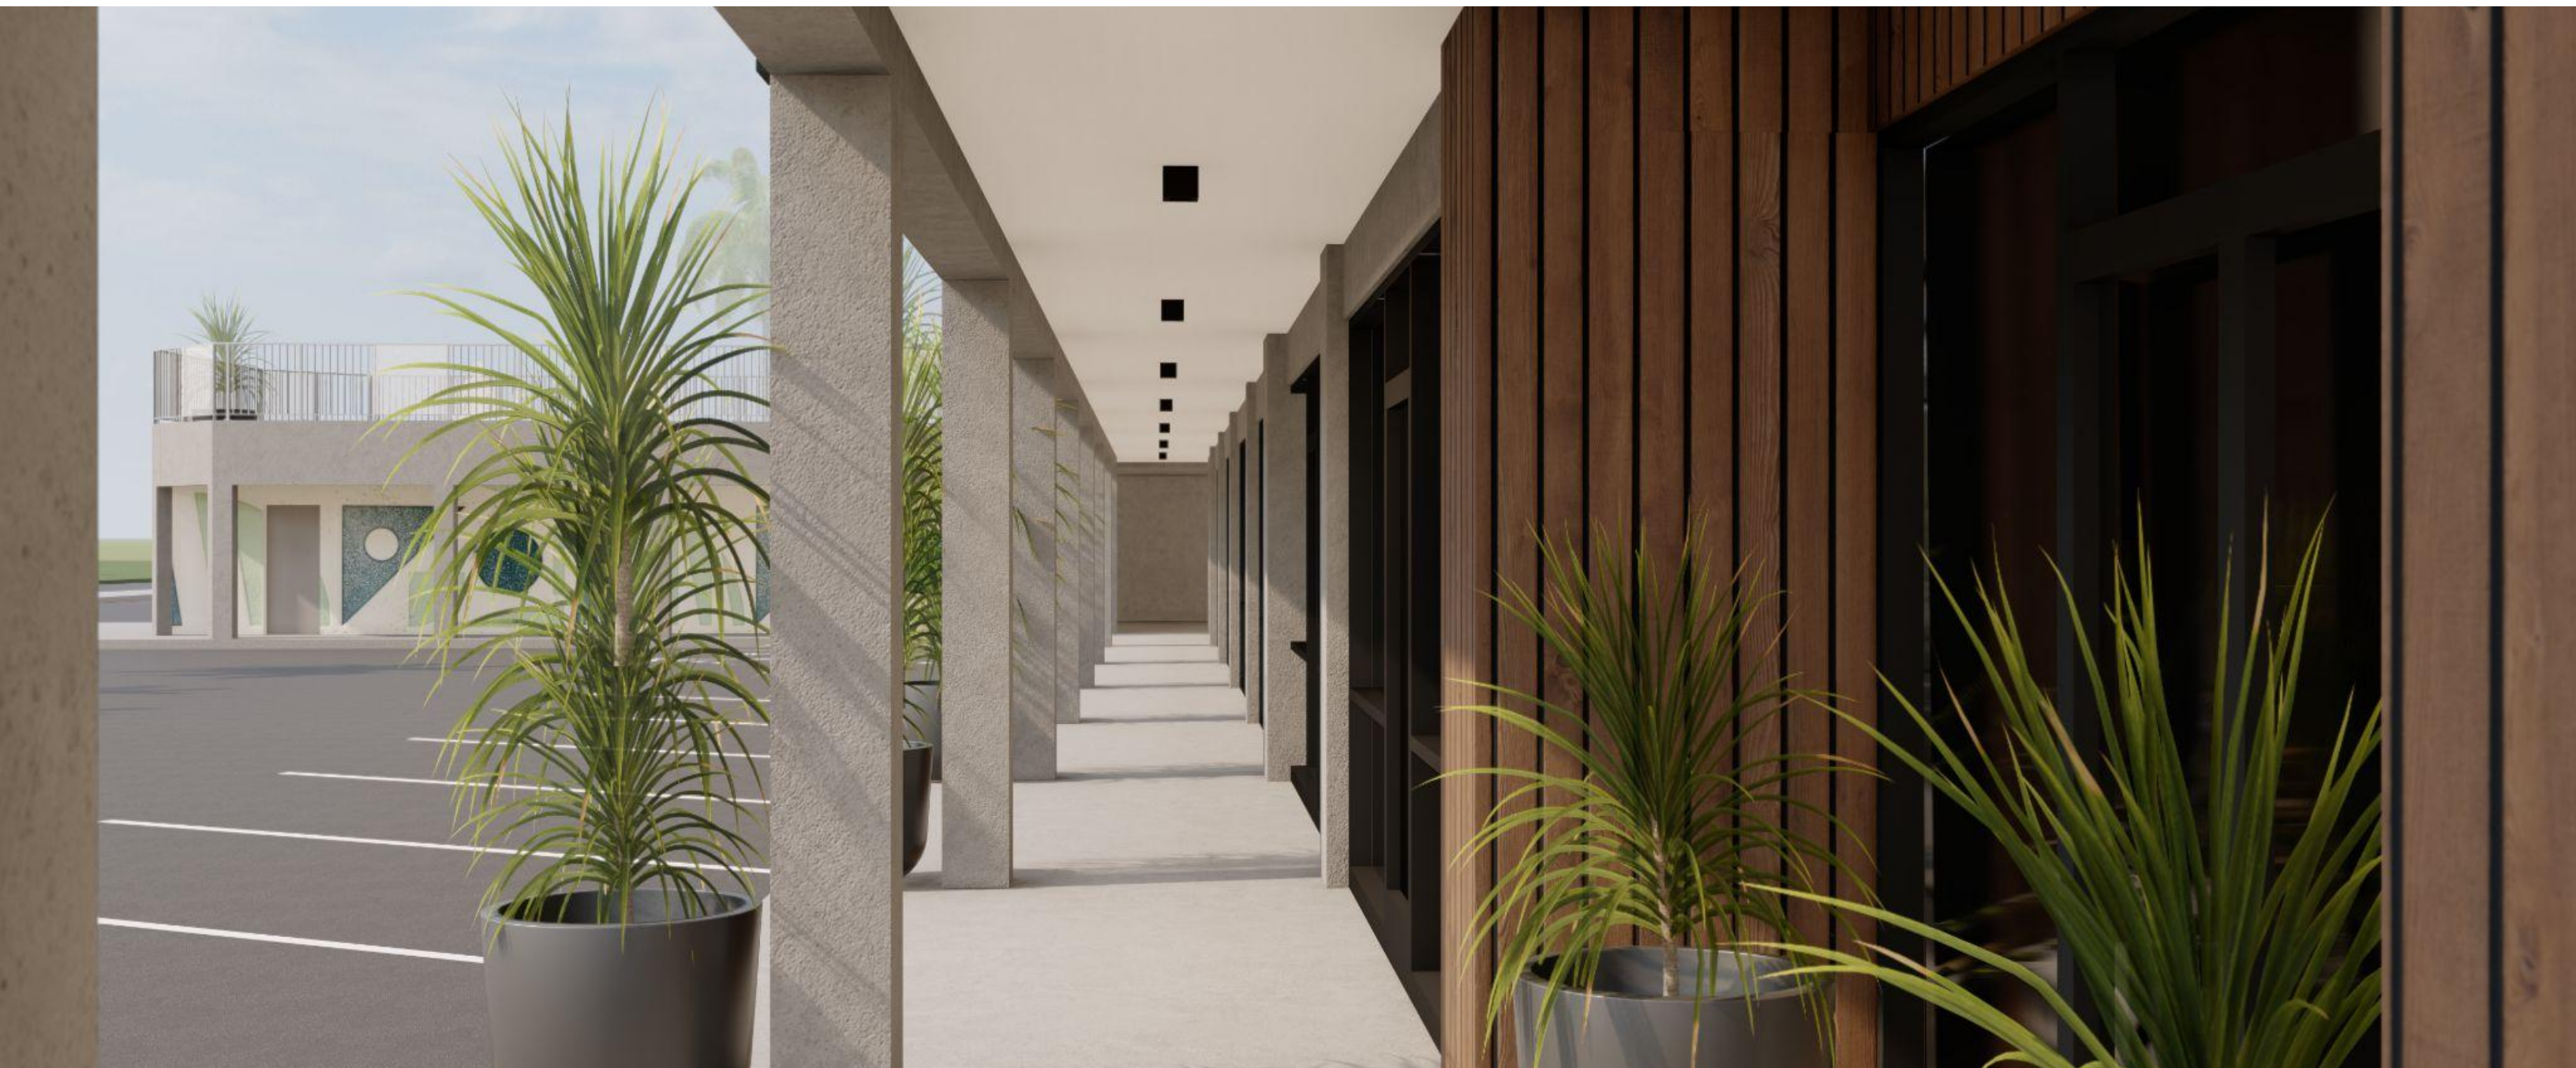

**ISLAND SURF | ground floor update**  
2023-08-25

---

ENDURE CLADDING  
WALNUT

MODERN  
HOSPITALITY  
TIMELESS  
BOTANICAL  
RELAXED

BASALT CLADDING

SW 7551  
GREEK VILLA

SW 7673  
PEWTER CAST

BRONZE ANODIZED  
STOREFRONTS

GROUND FLOOR | material concept

ISLAND SURF | corner view

ISLAND SURF | lobby entry

bi-fold upper section

bi-fold full height doors

PROMENADE | auhana road

PROPOSED | auhana road