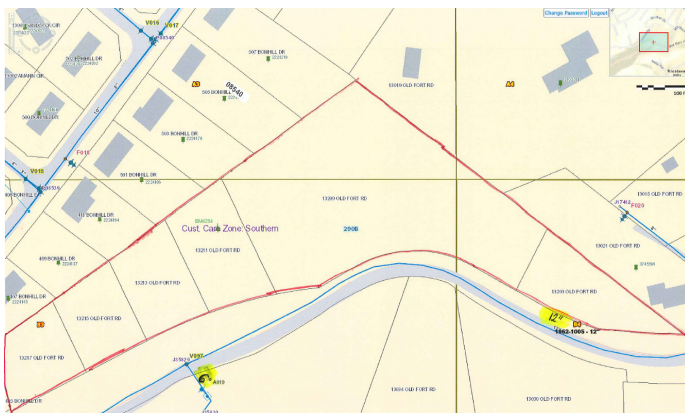

Area

Fort Washington, MD, located minutes from Indian Head, Hwy. and I-95.

Location

Old Fort Road is right off of Route 210, Indian Head Hwy. and minutes away from I-95, National Harbor.

Schools

Accokeek Academy, Fort Washington Forest and Potomac Landing.

Zoning

R-80 (Single Family detached homes)

Demographics

	1 mile	3 mile	5 mile
Population	5,484	28,655	86,606
Households (HH)	1,936	9,917	30,669
Avg HH Income	\$159,560	\$165,410	\$159,378

Spotlight Demographics 2020 est.

WSSC Water Map

WSSC Sewer Map showing Lot layout and Conservation Area (6 Buildable Lots)

Contour Map w/ Approx. Location of Sewer Line