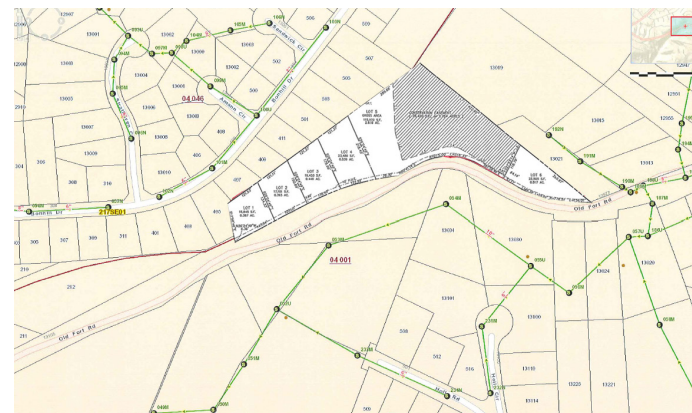

Area

Fort Washington, MD, located minutes from Indian Head, Hwy. and I-95.

Location

Old Fort Road is right off of Route 210, Indian Head Hwy. and minutes away from I-95, National Harbor.

Schools

Accokeek Academy, Fort Washington Forest and Potomac Landing.

Zoning

R-80 (Single Family detached homes)

Demographics

	1 mile	3 mile	5 mile
Population	5,484	28,655	86,606
Households (HH)	1,936	9,917	30,669
Avg HH Income	\$159,560	\$165,410	\$159,378

Spotlight Demographics 2020 est.

WSSC Water Map

WSSC Sewer Map showing Lot layout and Conservation Area (6 Buildable Lots)

Contour Map w/ Approx. Location of Sewer Line