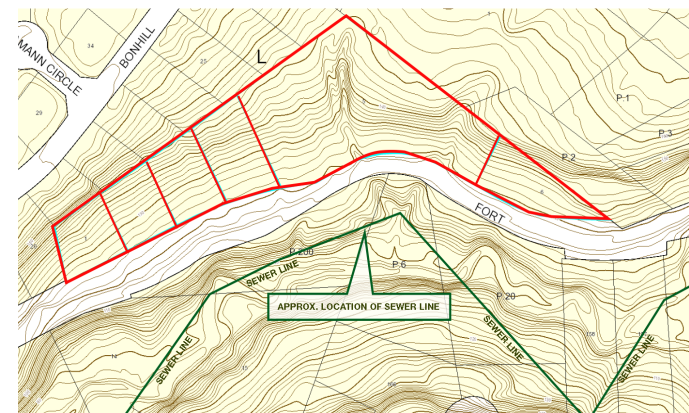

Zoning

R-80 (Single Family detached homes)

Demographics

	1 mile	3 mile	5 mile
Population	5,484	28,655	86,606
Households (HH)	1,936	9,917	30,669
Avg HH Income	\$159,560	\$165,410	\$159,378

Spotlight Demographics 2020 est.

WSSC Water Map

WSSC Sewer Map showing Lot layout and Conservation Area (6 Buildable Lots)

Contour Map w/ Approx. Location of Sewer Line