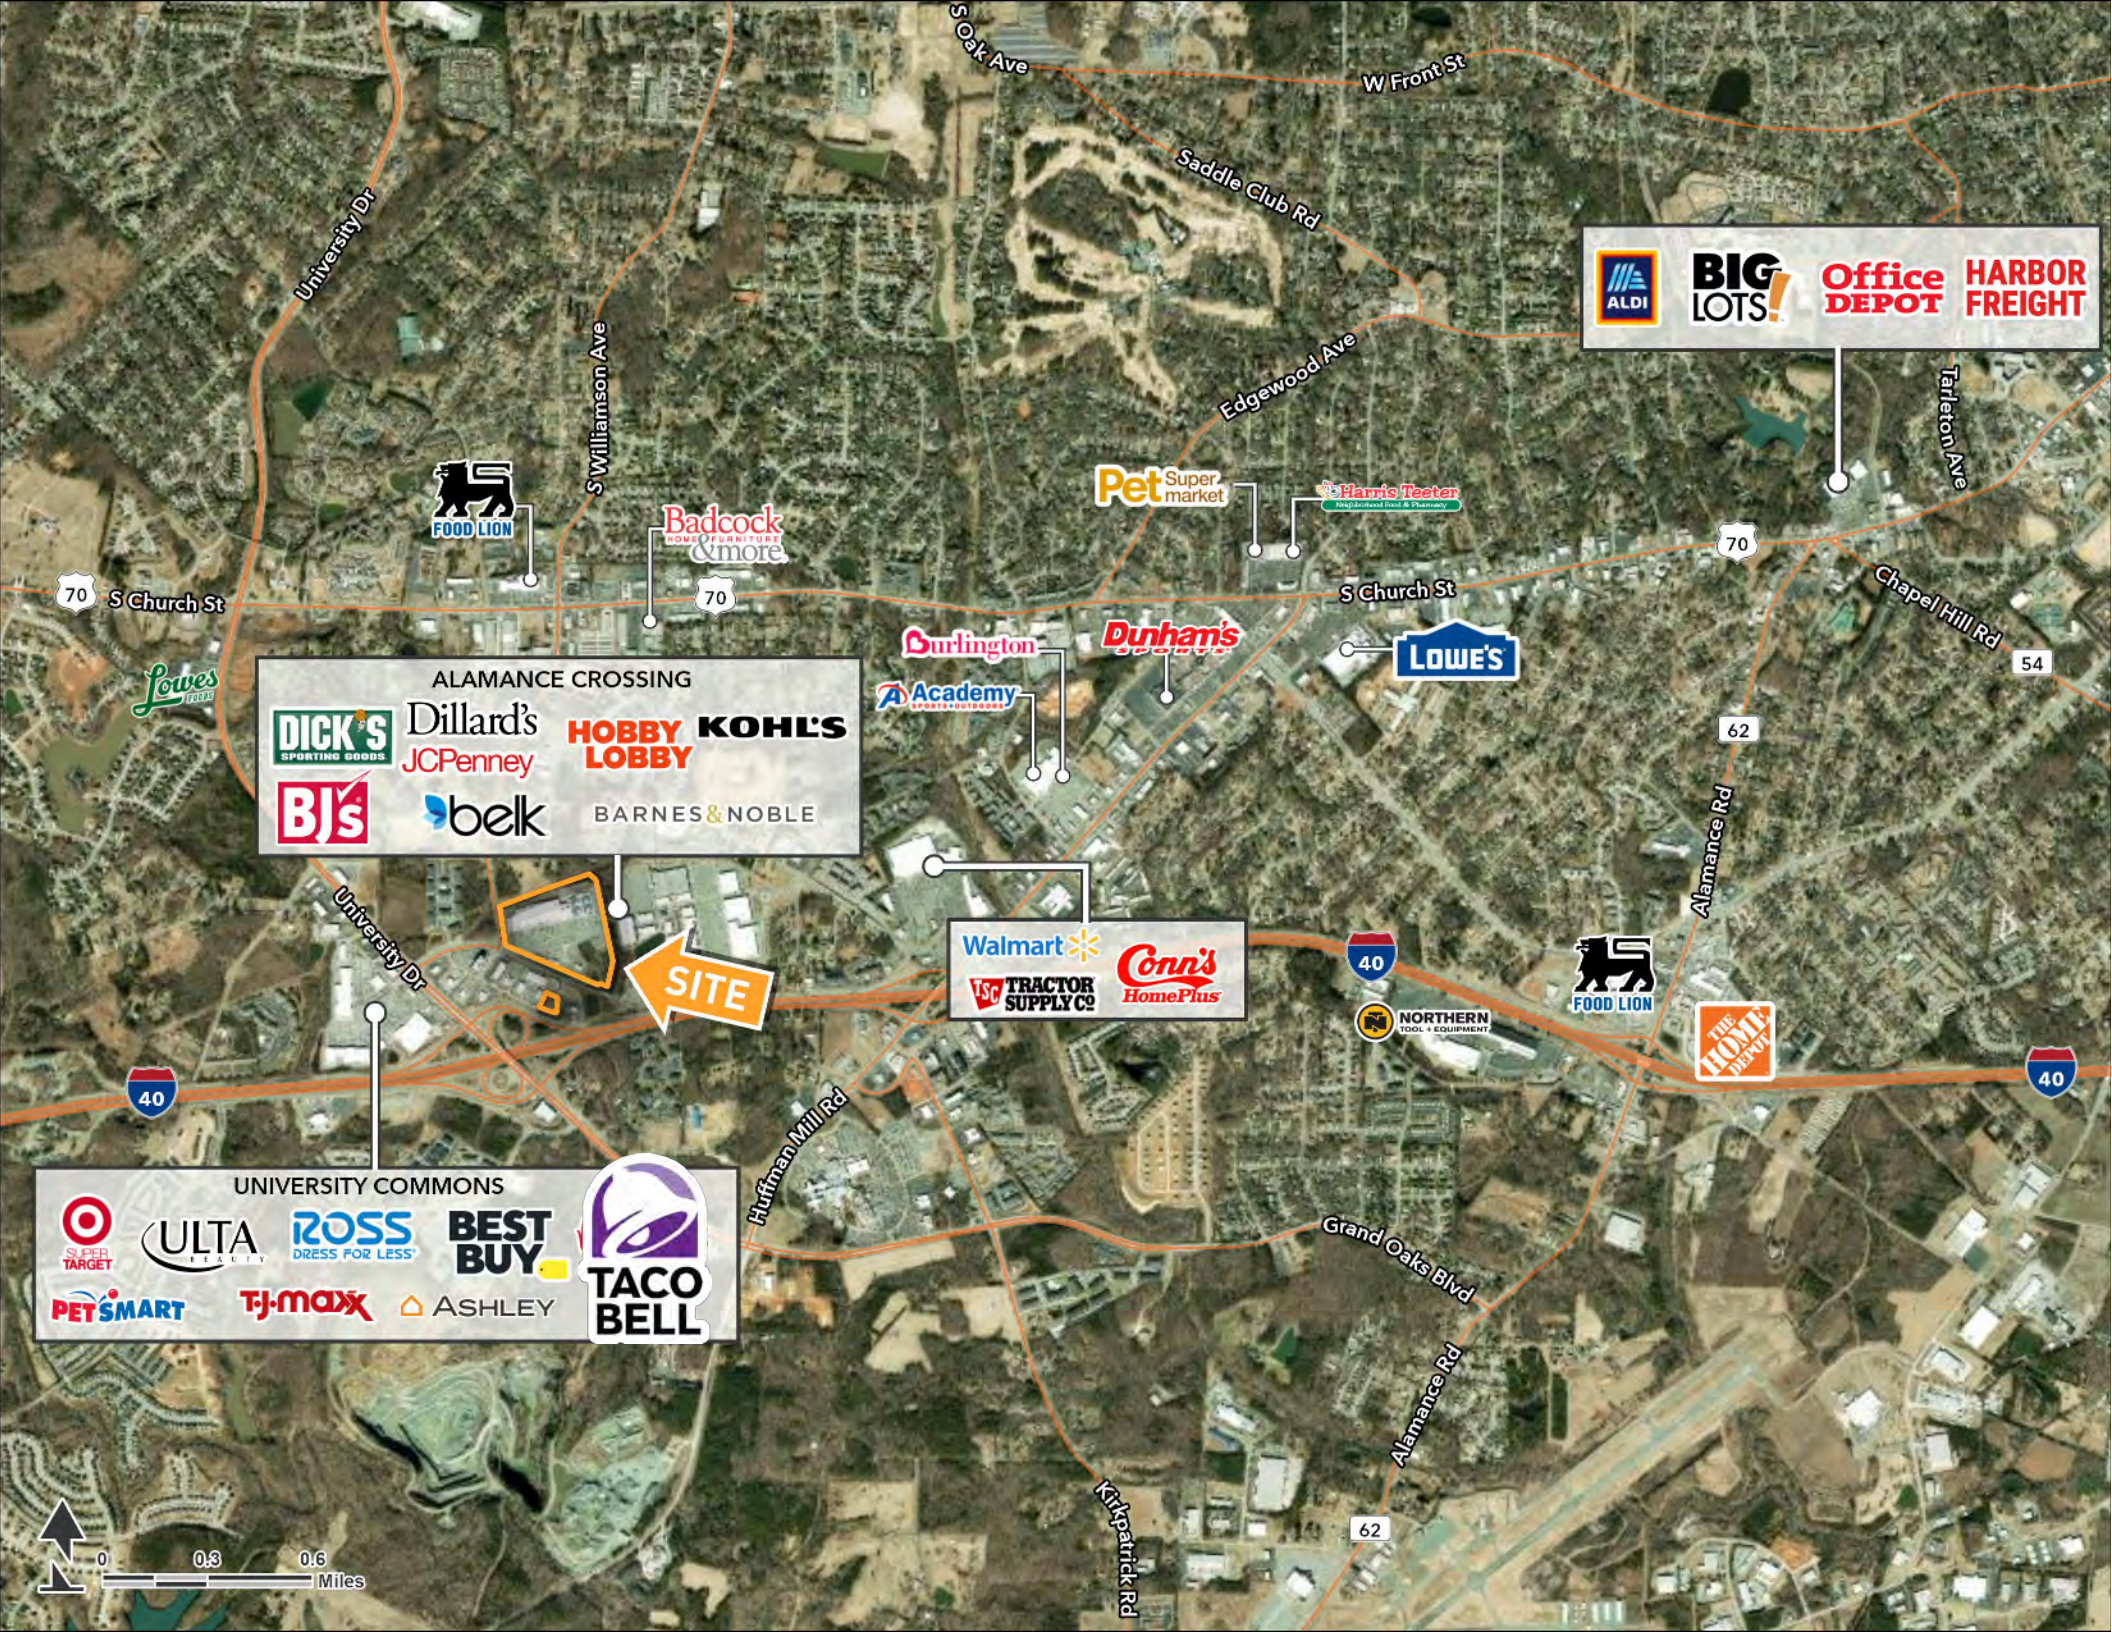

ALAMANCE CROSSING

UNIVERSITY COMMONS