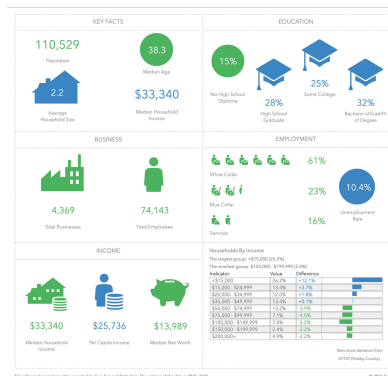

SPACE FOR LEASE

662-265-3633

This information has been obtained from sources believed reliable. We have not verified it and make no guarantee, warranty or representation about it. Any projections, opinions, assumptions or estimates used are for example only and do not represent the current or future performance of the property. You and your advisors should conduct a careful, independent investigation of the property to determine to your satisfaction the suitability of the property for your needs. Photos herein are the property of their respective owners and use of these images without the express written consent of the owner is prohibited.