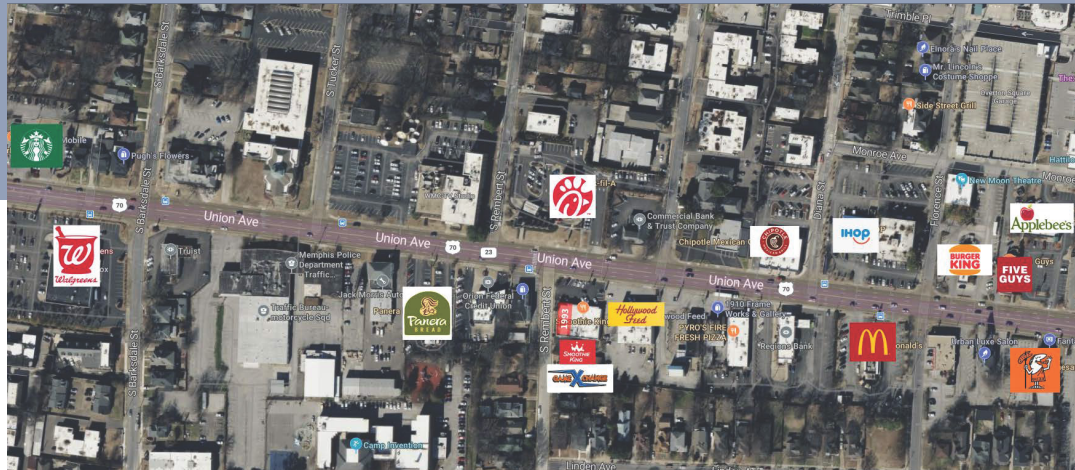

SPACE FOR LEASE

662-265-3633

This information has been obtained from sources believed reliable. We have not verified it and make no guarantee, warranty or representation about it. Any projections, opinions, assumptions or estimates used are for example only and do not represent the current or future performance of the property. You and your advisors should conduct a careful, independent investigation of the property to determine to your satisfaction the suitability of the property for your needs. Photos herein are the property of their respective owners and use of these images without the express written consent of the owner is prohibited.