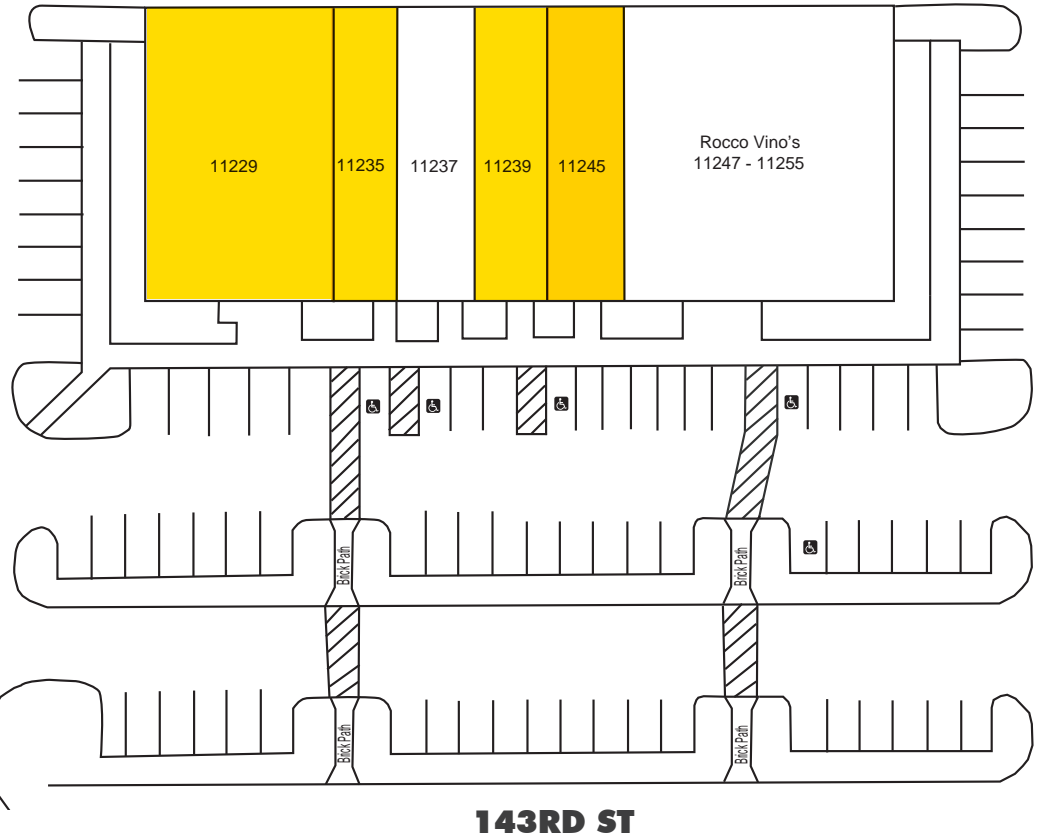

FOR LEASE

SHOPS OF ORLAND

11229-11255 W 143RD ST, ORLAND PARK, IL 60467

PROPERTY INFO

- + Available Size: 4,480 SF Endcap, 1,200 SF, and 1,633 SF & 1,460 SF (Can be combined for 3,093 SF)
- + Building Size: 15,886 SF
- + Built in 2003
- + Strong Co-Tenancy with: Hair Cuttery, RoccoVino's, Cleaners, and Florist
- + Located at a strong intersection at 143rd St and Wolf Rd
- + Nearby Retailers Include: CVS, Dunkin Donuts, Shell, Pop's, Allstate, First Midwest Bank, Kumon, Beggars Pizza

FOR LEASE

SHOPS OF ORLAND

11229-11255 W 143RD ST, ORLAND PARK, IL 60467

| UNIT | OCCUPANT | SQUARE FT. |
|-------------|----------------------|------------|
| 11229 | Available | 4,480 |
| 11235 | Available | 1,200 |
| 11237 | Orland Park Cleaners | 1,600 |
| 11239 | Available | 1,460 |
| 11245 | Available | 1,633 |
| 11247-11255 | Rocco Vino's | 5,513 |
| TOTAL | | 15,886 |