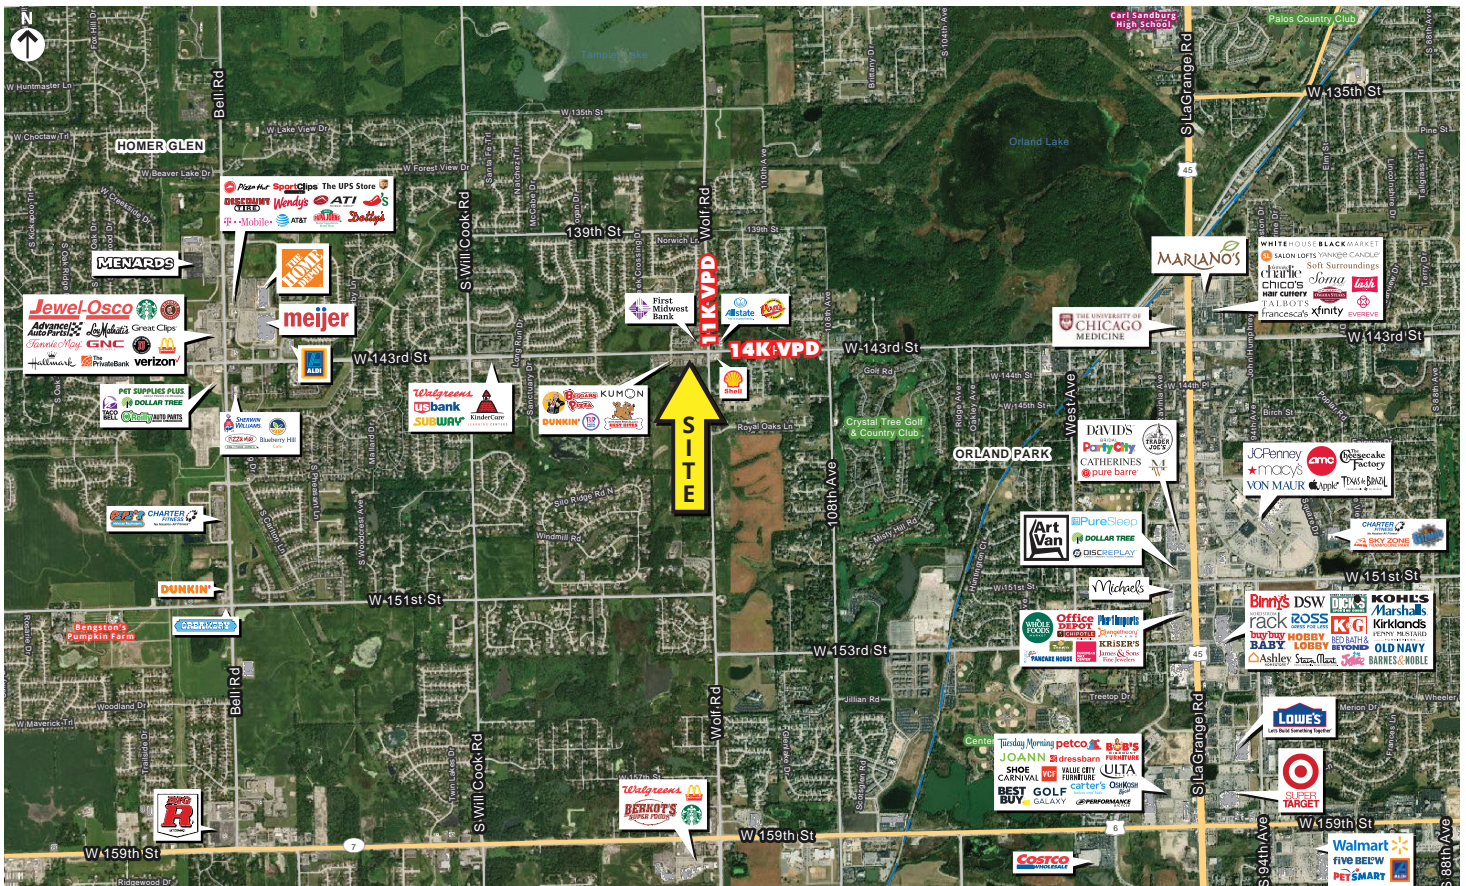

FOR LEASE

SHOPS OF ORLAND

11229-11255 W 143RD ST, ORLAND PARK, IL 60467

PROPERTY INFO

- + Available Size: 4,480 SF Endcap, 1,200 SF, and 1,633 SF & 1,460 SF (Can be combined for 3,093 SF)
- + Building Size: 15,886 SF
- + Built in 2003
- + Strong Co-Tenancy with: Hair Cuttery, RoccoVino's, Cleaners, and Florist
- + Located at a strong intersection at 143rd St and Wolf Rd
- + Nearby Retailers Include: CVS, Dunkin Donuts, Shell, Pop's, Allstate, First Midwest Bank, Kumon, Beggars Pizza

FOR LEASE

SHOPS OF ORLAND

11229-11255 W 143RD ST, ORLAND PARK, IL 60467

| UNIT | OCCUPANT | SQUARE FT. |
|-------------|----------------------|------------|
| 11229 | Available | 4,480 |
| 11235 | Available | 1,200 |
| 11237 | Orland Park Cleaners | 1,600 |
| 11239 | Available | 1,460 |
| 11245 | Available | 1,633 |
| 11247-11255 | Rocco Vino's | 5,513 |
| TOTAL | | 15,886 |

FOR LEASE

SHOPS OF ORLAND

11229-11255 W 143RD ST, ORLAND PARK, IL 60467

Demographics

| | 1 Mile | 3 Miles | 5 Miles |
|--------------------|-----------|-----------|-----------|
| Population | 6,682 | 46,055 | 122,105 |
| Avg HH Income | \$142,393 | \$127,159 | \$126,529 |
| Daytime Population | 5,363 | 49,074 | 113,568 |