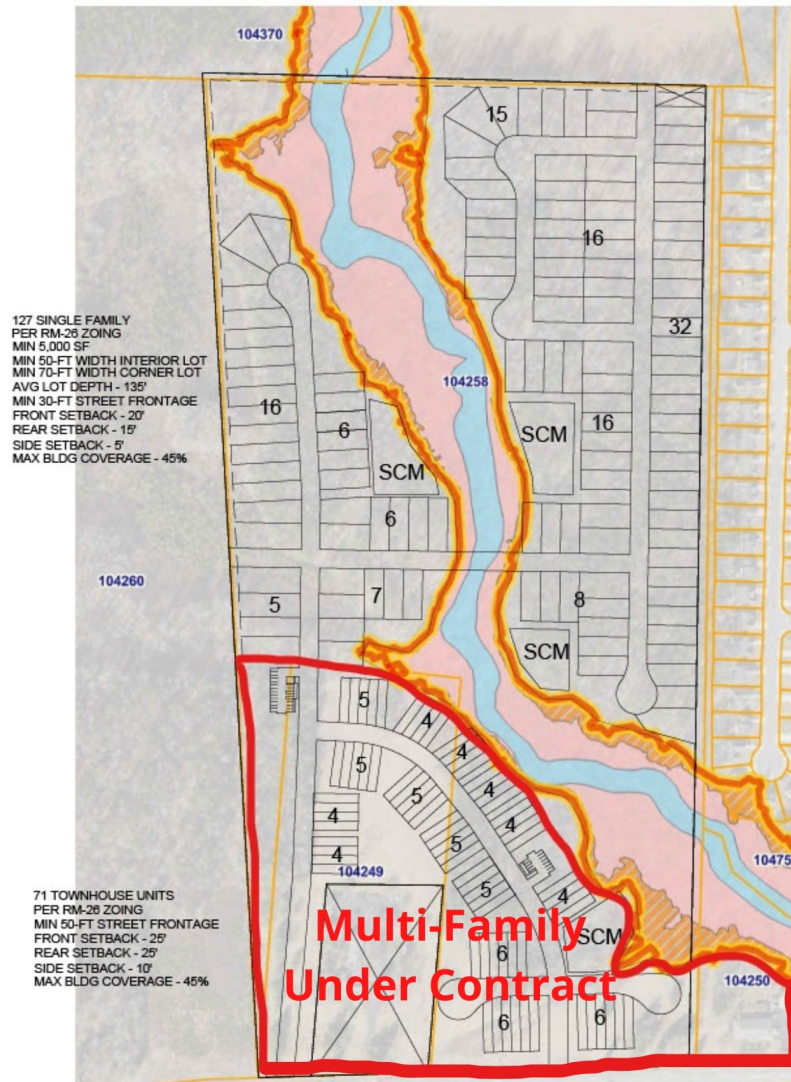

PROPERTY FOR SALE

7243 Burlington Rd.
Whitsett, NC

BERKSHIRE HATHAWAY
HomeServices
York Simpson Underwood Realty
We make great neighbors.®

John High
919-812-6192
john.high@bhhsysu.com