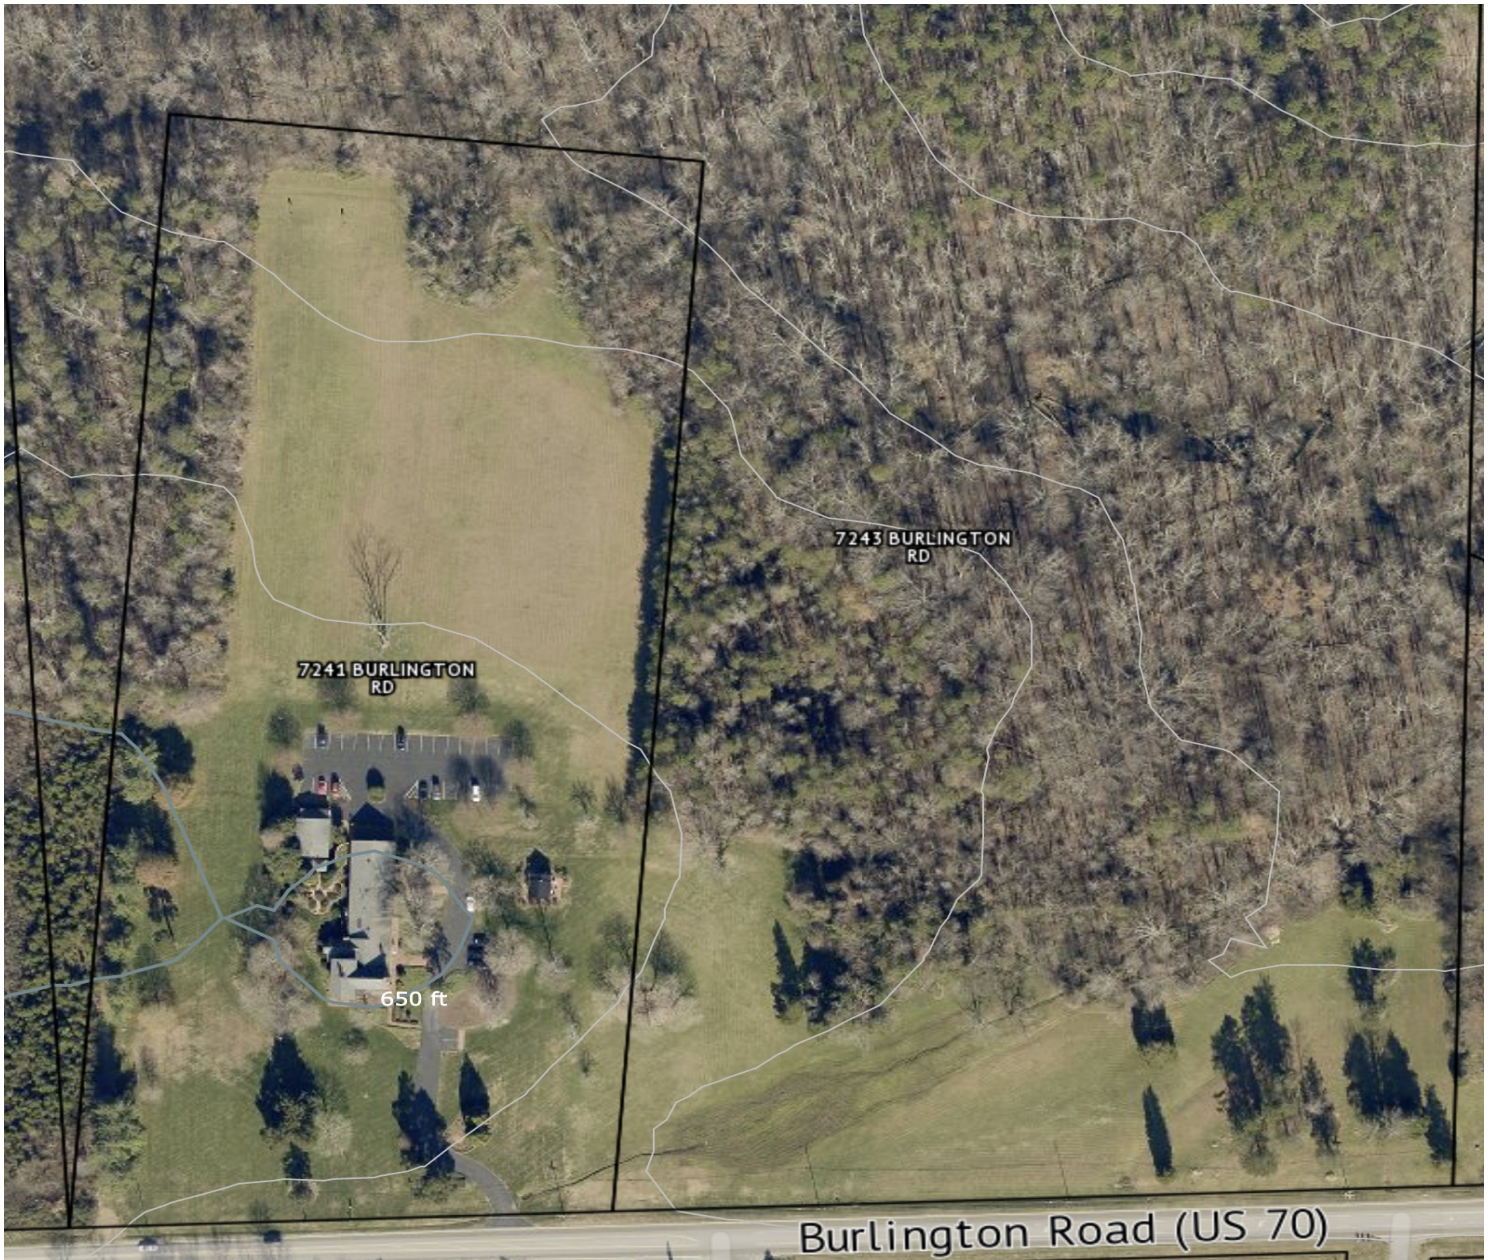

PROPERTY FOR SALE

7243 Burlington Rd.
Whitsett, NC

BERKSHIRE HATHAWAY
HomeServices
York Simpson Underwood Realty
We make great neighbors.®

John High
919-812-6192
john.high@bhhsysu.com