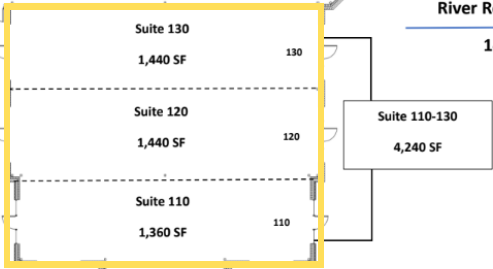

River Road Shops Building 1 :: 18,284 SF

14580 River Rd :: Carmel, IN

River Road Shoppes : 59,789 SF
 14560-80 River Road, Carmel, IN 46033

River Road Shops Building 3 :: 19,732 SF
 14560 River Rd :: Carmel, IN

River Road Shoppes : 18,284 SF: Phase 1

14580 River Road, Carmel, IN 46033

River Road Shops Building 1 :: 18,284 SF

14580 River Rd :: Carmel, IN

River Road Shoppes : 21,773 SF: Phase 2

14570 River Road, Carmel, IN 46033