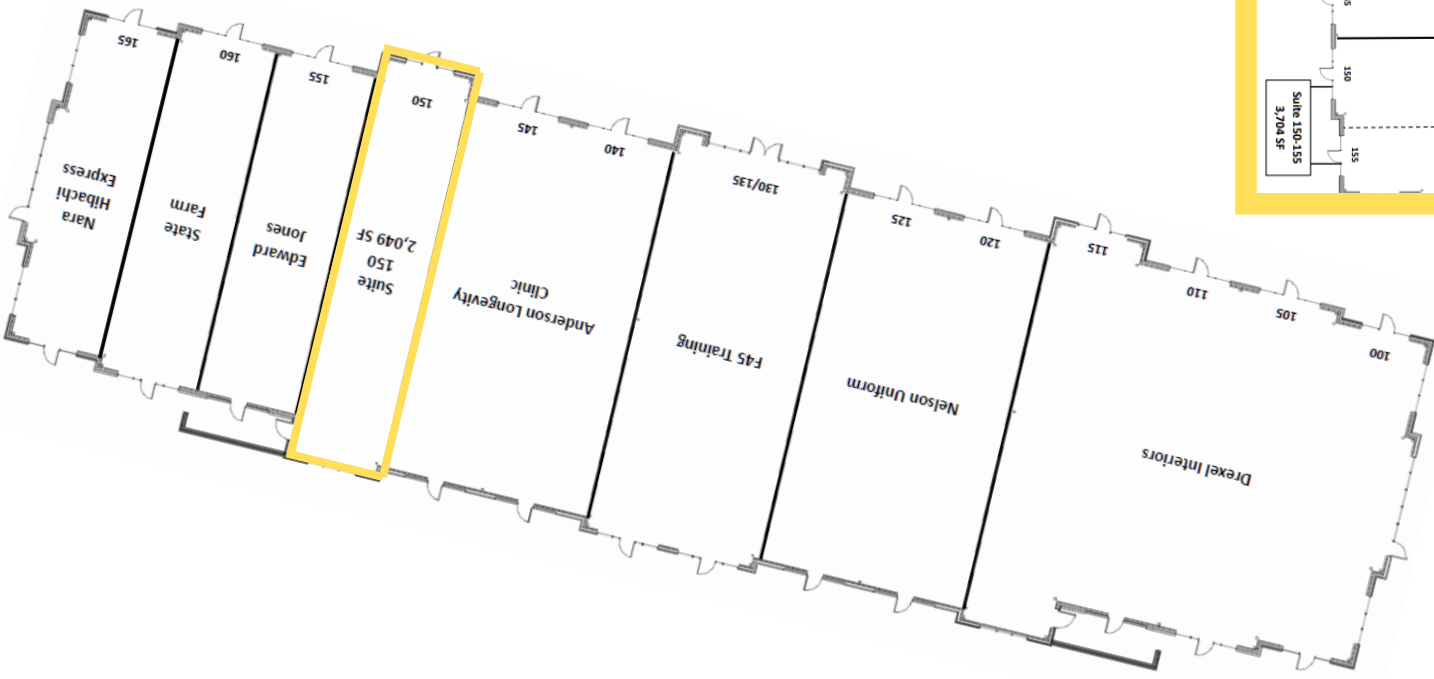

River Road Shops Building 1 :: 18,284 SF

14580 River Rd :: Carmel, IN

River Road Shoppes : 59,789 SF
 14560-80 River Road, Carmel, IN 46033

River Road Shops Building 3 :: 19,732 SF
 14560 River Rd :: Carmel, IN

River Road Shoppes : 18,284 SF: Phase 1

14580 River Road, Carmel, IN 46033

River Road Shops Building 1 :: 18,284 SF

14580 River Rd :: Carmel, IN

River Road Shoppes : 21,773 SF: Phase 2

14570 River Road, Carmel, IN 46033

River Road Shoppes : 19,732 SF: Phase 3

14580 River Road, Carmel, IN 46033

River Road Shoppes Building 3 :: 19,732 SF

14560 River Rd :: Carmel, IN