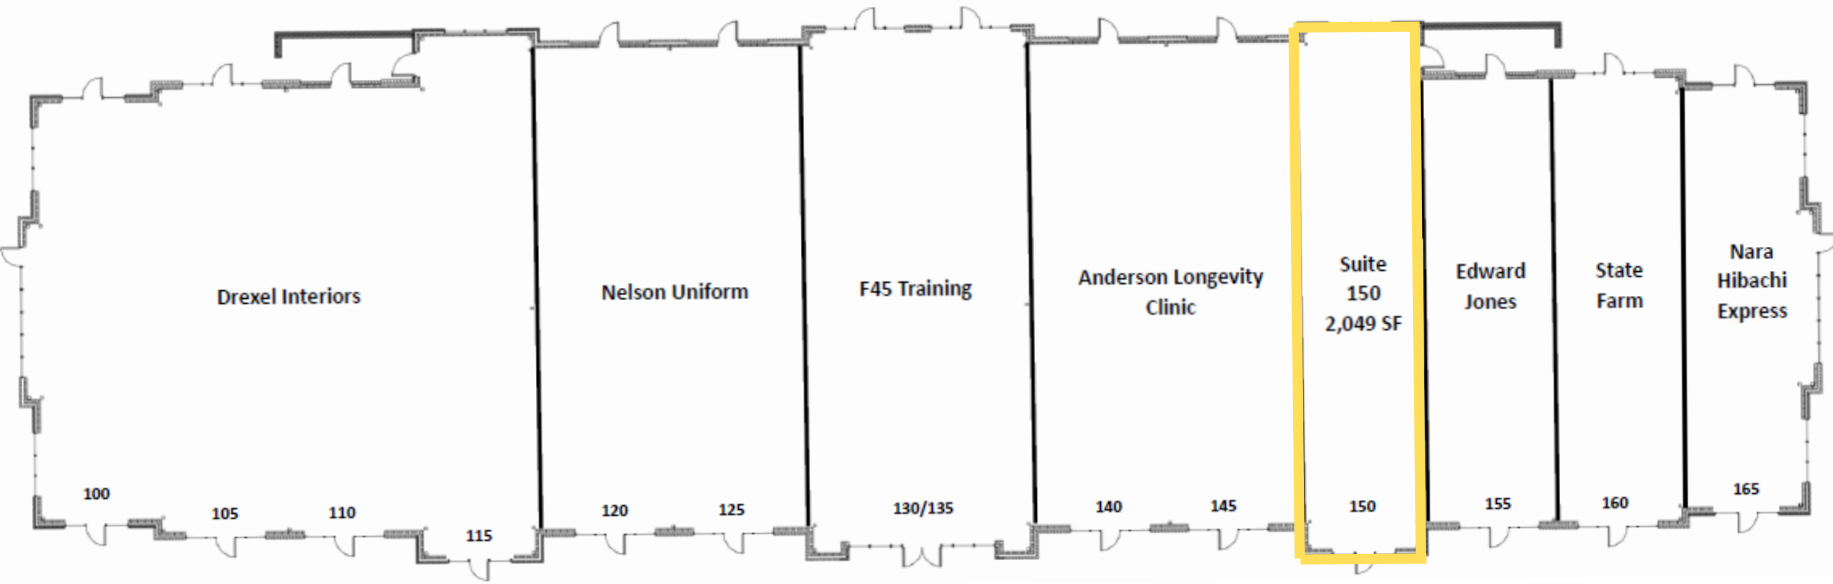

River Road Shoppes : 18,284 SF: Phase 1

14580 River Road, Carmel, IN 46033

River Road Shops Building 1 :: 18,284 SF

14580 River Rd :: Carmel, IN

River Road Shoppes : 21,773 SF: Phase 2

14570 River Road, Carmel, IN 46033