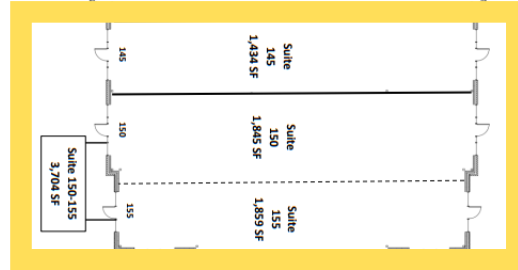

River Road Shops Building 1 :: 18,284 SF

14580 River Rd :: Carmel, IN

River Road Shoppes : 59,789 SF
 14560-80 River Road, Carmel, IN 46033

River Road Shops Building 3 :: 19,732 SF
 14560 River Rd :: Carmel, IN

River Road Shoppes : 18,284 SF: Phase 1

14580 River Road, Carmel, IN 46033

River Road Shops Building 1 :: 18,284 SF

14580 River Rd :: Carmel, IN

River Road Shoppes : 21,773 SF: Phase 2

14570 River Road, Carmel, IN 46033