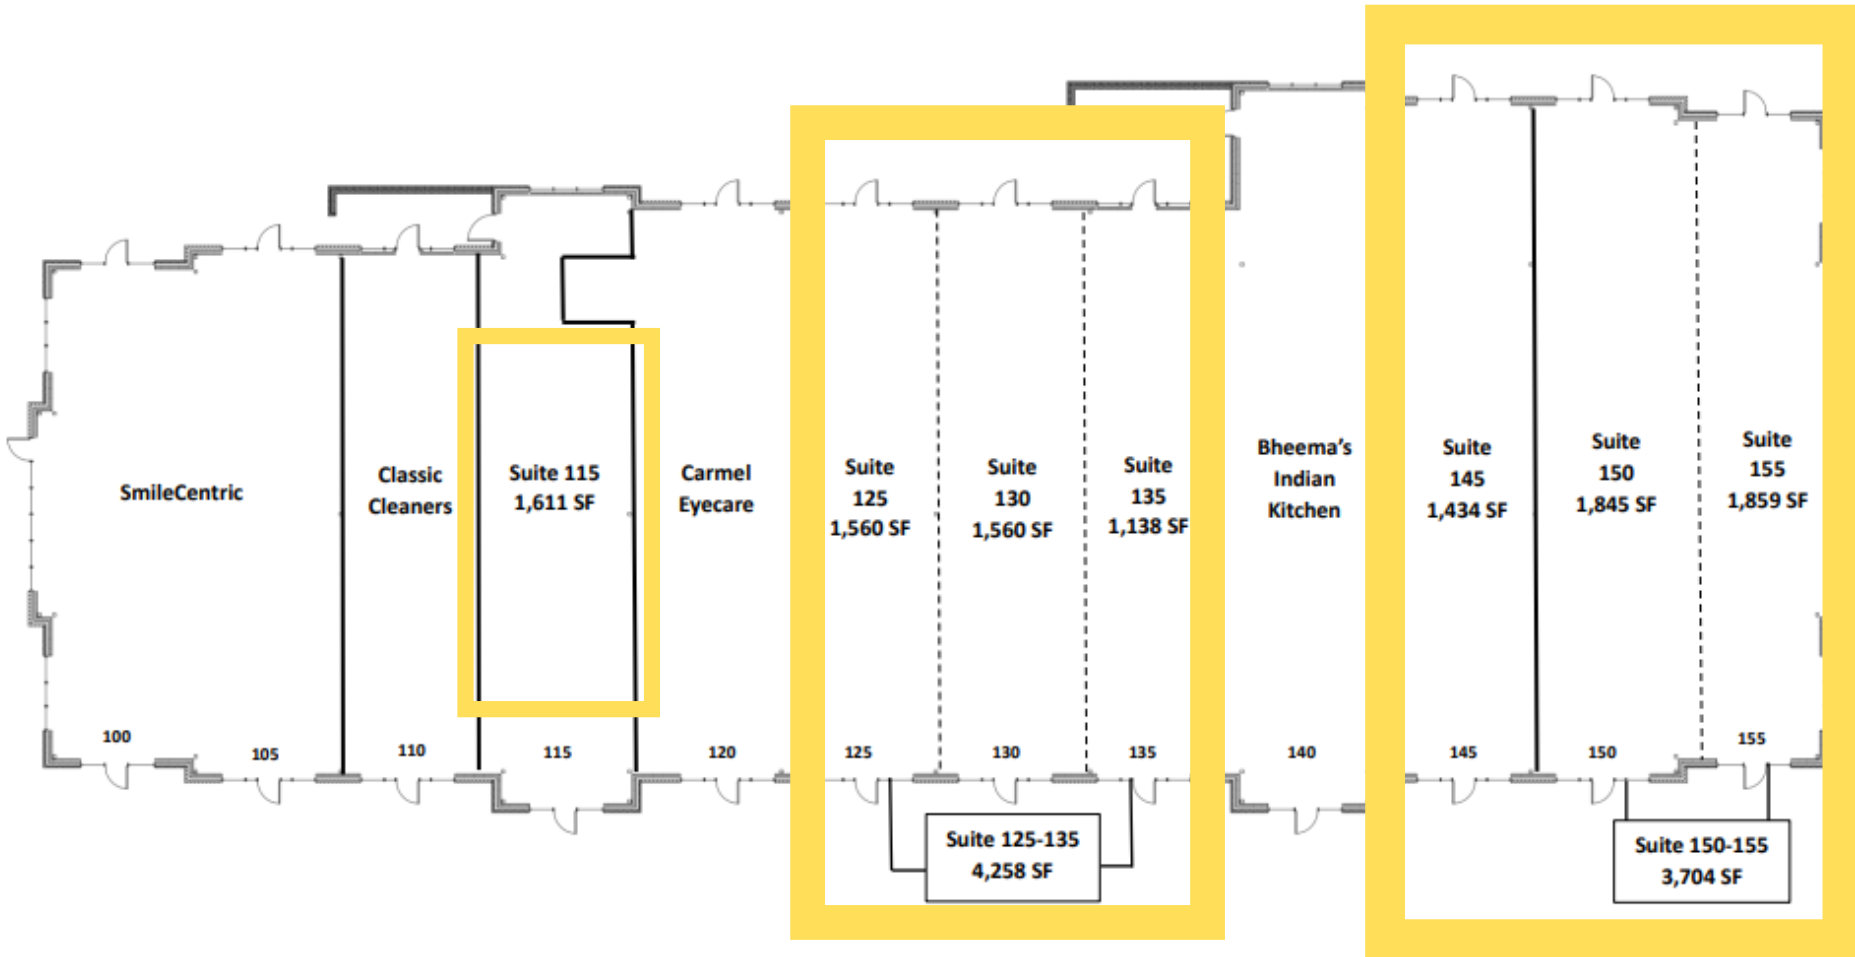

River Road Shoppes : 18,284 SF: Phase 1

14580 River Road, Carmel, IN 46033

River Road Shops Building 1 :: 18,284 SF

14580 River Rd :: Carmel, IN

River Road Shoppes : 21,773 SF: Phase 2

14570 River Road, Carmel, IN 46033

River Road Shoppes : 19,732 SF: Phase 3

14580 River Road, Carmel, IN 46033

River Road Shoppes Building 3 :: 19,732 SF

14560 River Rd :: Carmel, IN