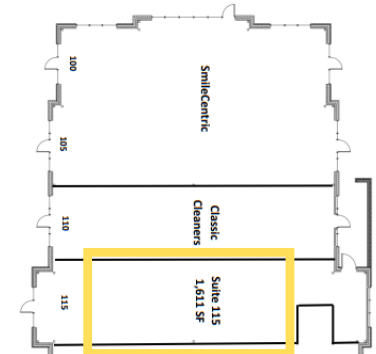

River Road Shops Building 1 :: 18,284 SF

14580 River Rd :: Carmel, IN

River Road Shoppes : 59,789 SF
 14560-80 River Road, Carmel, IN 46033

River Road Shops Building 3 :: 19,732 SF
 14560 River Rd :: Carmel, IN

River Road Shoppes : 18,284 SF: Phase 1

14580 River Road, Carmel, IN 46033

River Road Shops Building 1 :: 18,284 SF

14580 River Rd :: Carmel, IN

River Road Shoppes : 21,773 SF: Phase 2

14570 River Road, Carmel, IN 46033