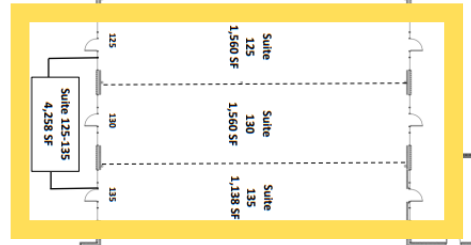

River Road Shops Building 1 :: 18,284 SF

14580 River Rd :: Carmel, IN

River Road Shoppes : 59,789 SF
 14560-80 River Road, Carmel, IN 46033

River Road Shops Building 3 :: 19,732 SF
 14560 River Rd :: Carmel, IN

River Road Shoppes : 18,284 SF: Phase 1

14580 River Road, Carmel, IN 46033

River Road Shops Building 1 :: 18,284 SF

14580 River Rd :: Carmel, IN

River Road Shoppes : 21,773 SF: Phase 2

14570 River Road, Carmel, IN 46033