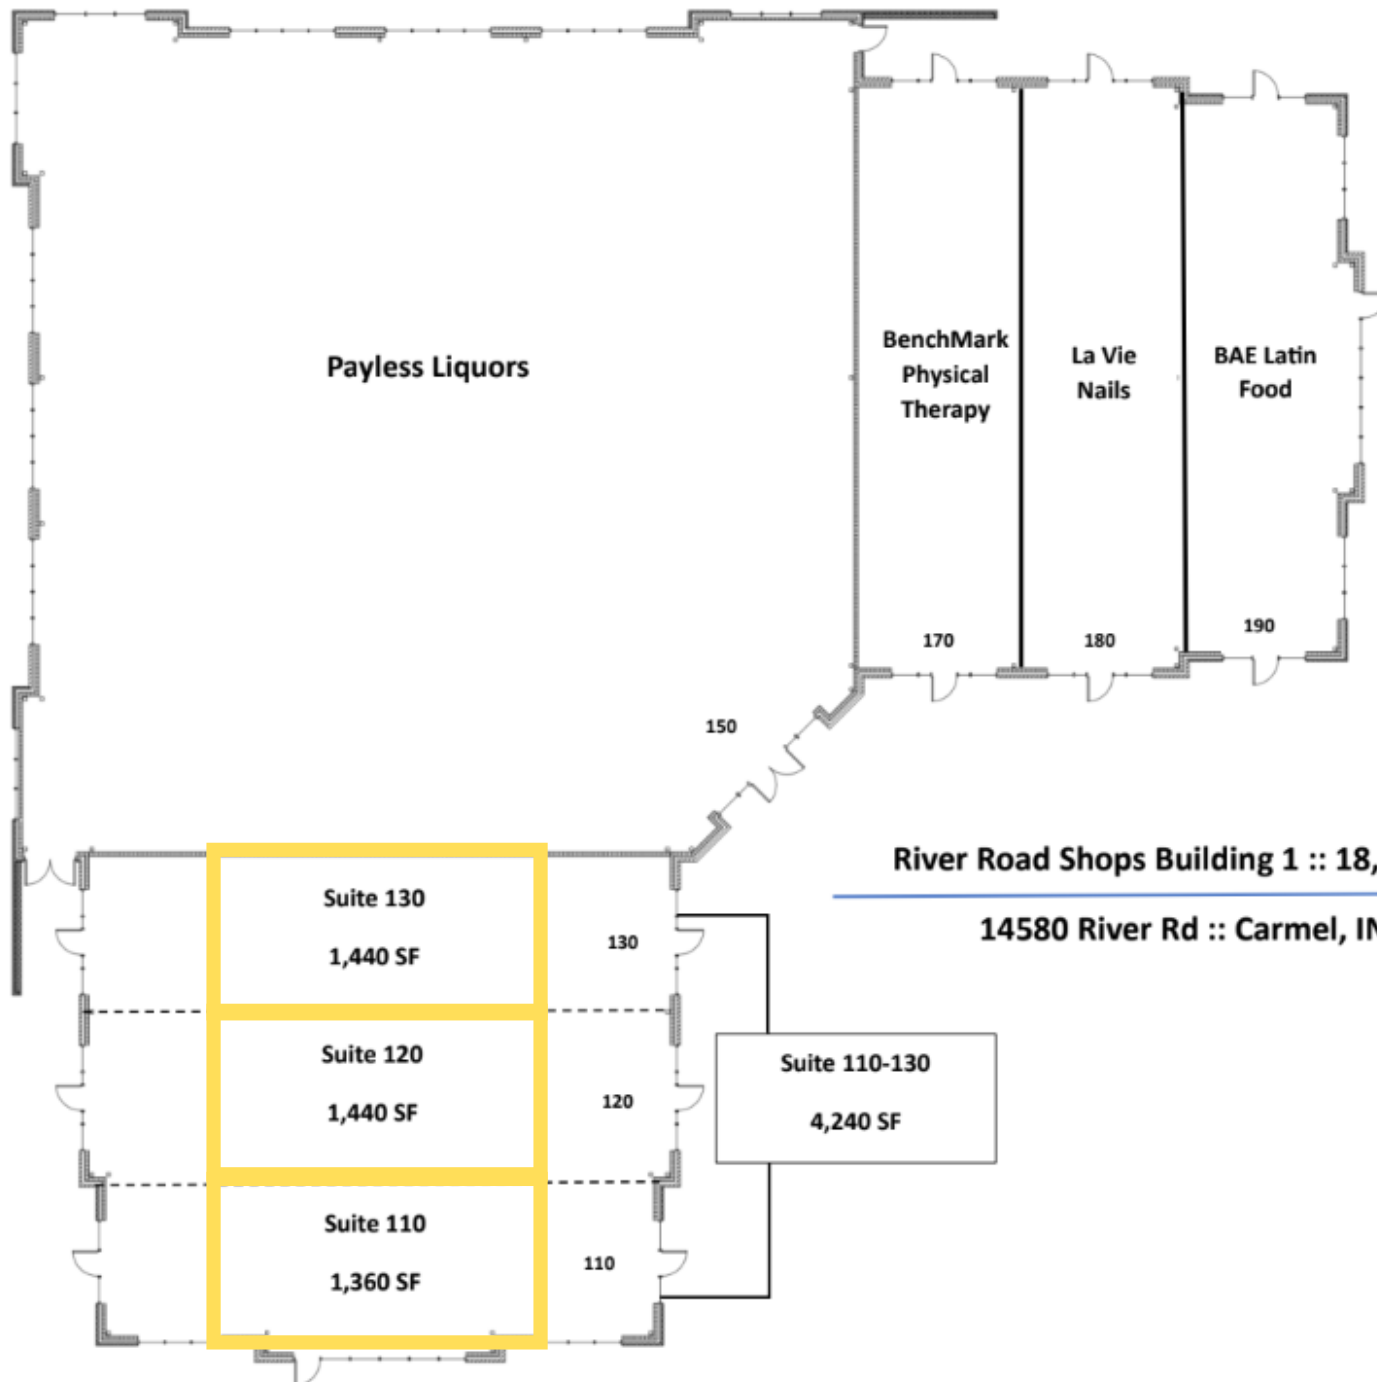

River Road Shops Building 1 :: 18,284 SF

14580 River Rd :: Carmel, IN

River Road Shoppes : 59,789 SF
 14560-80 River Road, Carmel, IN 46033

River Road Shops Building 3 :: 19,732 SF
 14560 River Rd :: Carmel, IN

River Road Shoppes : 18,284 SF: Phase 1

14580 River Road, Carmel, IN 46033

River Road Shops Building 1 :: 18,284 SF

14580 River Rd :: Carmel, IN

River Road Shoppes : 21,773 SF: Phase 2

14570 River Road, Carmel, IN 46033

River Road Shoppes : 19,732 SF: Phase 3

14580 River Road, Carmel, IN 46033

River Road Shoppes Building 3 :: 19,732 SF

14560 River Rd :: Carmel, IN