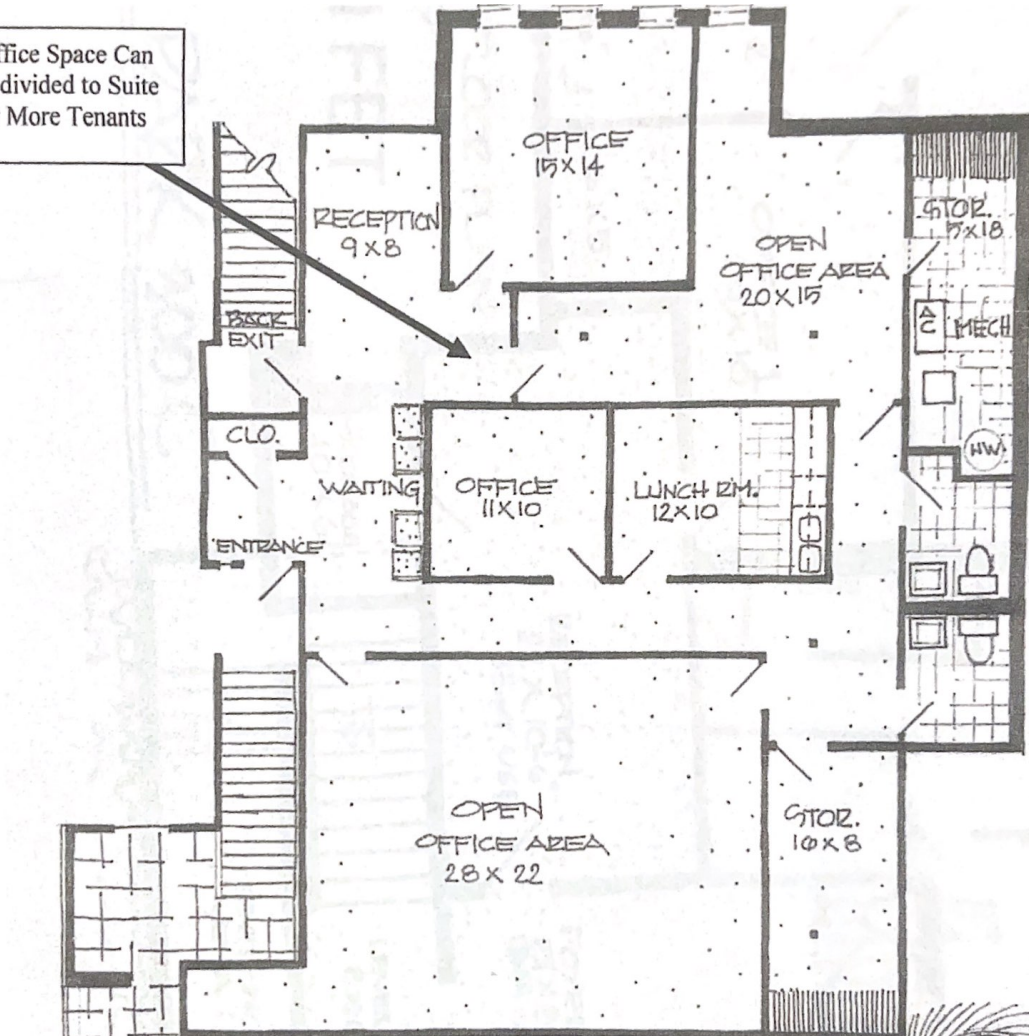

This office Space Can Be subdivided to Suite One or More Tenants

600 B SUITE 2
LEVEL TWO
FLOOR PLAN SCALE 1/8"=1'-0"
PRESTIGE PARK
SQUARE FOOT TOTAL

2148 Sq.FT