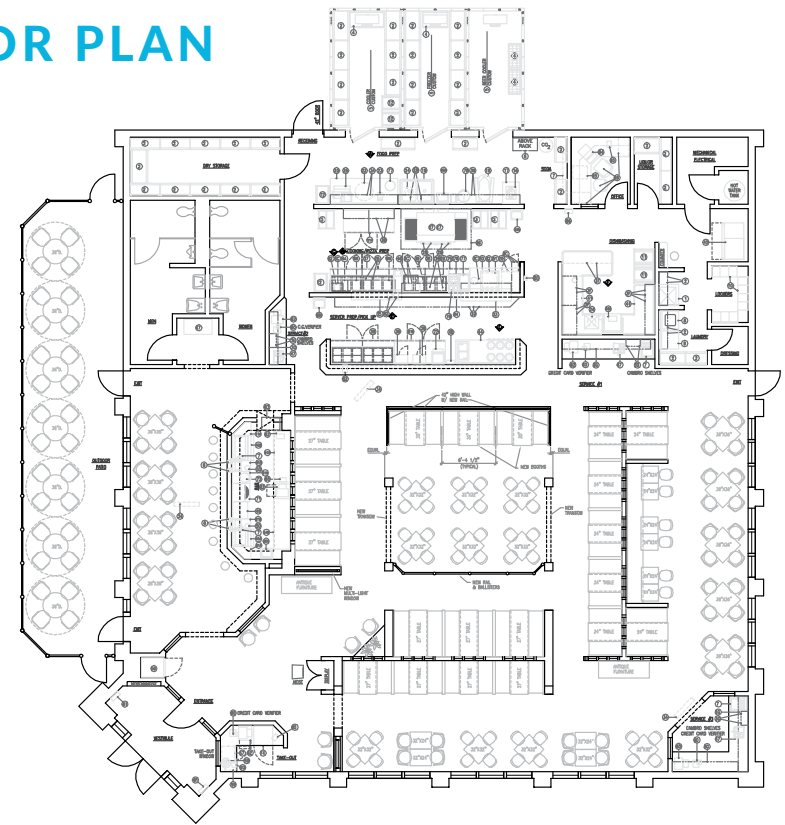

PROPERTY DETAILS

OWNER	WM Capital Partners 56, LLC
BOOK & PAGE	38768/161
ASSESSOR'S REFERENCE	074/B/005
BUILDING SIZE	5,775± SF
ZONING	CCR - Central & Regional Commercial District
LOT SIZE	0.86± AC
YEAR BUILT	1992
LOT FRONTAGE	190' on Maine Mall Road 168' on Gorham Road
HEATING SYSTEM	Forced hot-air; gas
UTILITIES	Municipal water/sewer
PARKING	Ample on-site
LEASE RATE	See broker for details

FLOOR PLAN

DEMOGRAPHICS (5 MILE RADIUS)

POPULATION	— — — — —	118,277
MEDIAN AGE	— — — — —	39.7
# OF HOUSEHOLDS	— — — — —	54,533
MED. HOUSEHOLD INCOME	— — — — —	$78,436
TOTAL BUSINESSES	— — — — —	8,361
TOTAL EMPLOYEES	— — — — —	137,902
# OF VISITS/YEAR	— — — — —	6.6M